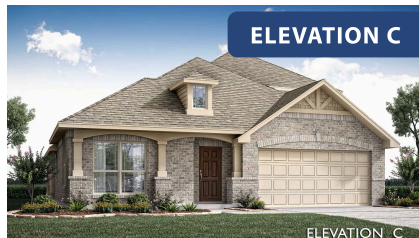

Cypress II

CLASSIC SERIES

GODLEY RANCH CLASSIC

621 GODLEY RANCH, GODLEY, TX 76044

HOMES FROM
\$382,990

2,454
SQUARE FEET

4
BEDROOMS

3.0
BATHROOMS

2
CAR GARAGE

ELEVATION F

ELEVATION B

ELEVATION B

ELEVATION C

ELEVATION C

ELEVATION D

ELEVATION D

ELEVATION E

ELEVATION E

Cypress II

GODLEY RANCH CLASSIC

621 GODLEY RANCH, GODLEY, TX 76044

Cypress II

This brochure is for general informational purposes and is to be used as a guide only. Changes may be made during the development process and floorplans, dimensions, fixtures, fittings, finishes and specifications are subject to change without notice. Window placement, balcony configuration, wardrobe sizes and living areas may vary slightly within each plan type. EQUAL HOUSING OPPORTUNITY