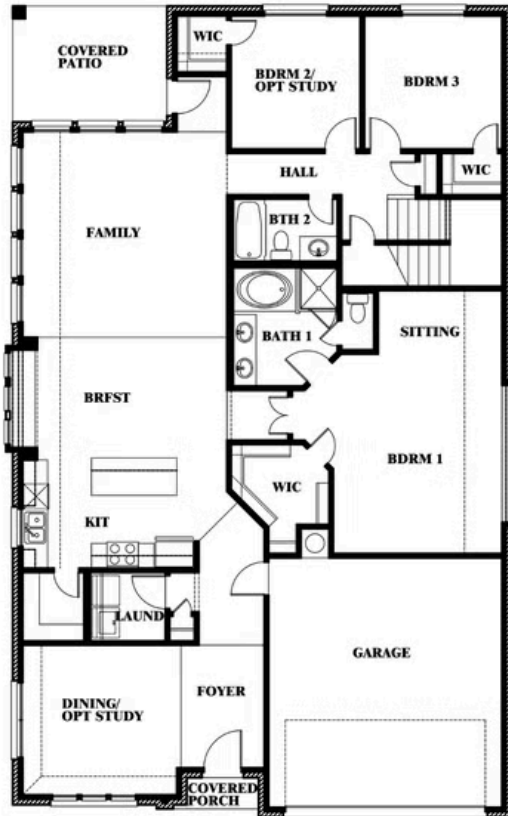

2
CAR GARAGE

ELEVATION F

ELEVATION B

ELEVATION B

ELEVATION C

ELEVATION C

ELEVATION D

ELEVATION D

ELEVATION E

ELEVATION E

Cypress II

GODLEY RANCH CLASSIC

621 GODLEY RANCH, GODLEY, TX 76044

Cypress II

This brochure is for general informational purposes and is to be used as a guide only. Changes may be made during the development process and floorplans, dimensions, fixtures, fittings, finishes and specifications are subject to change without notice. Window placement, balcony configuration, wardrobe sizes and living areas may vary slightly within each plan type. EQUAL HOUSING OPPORTUNITY