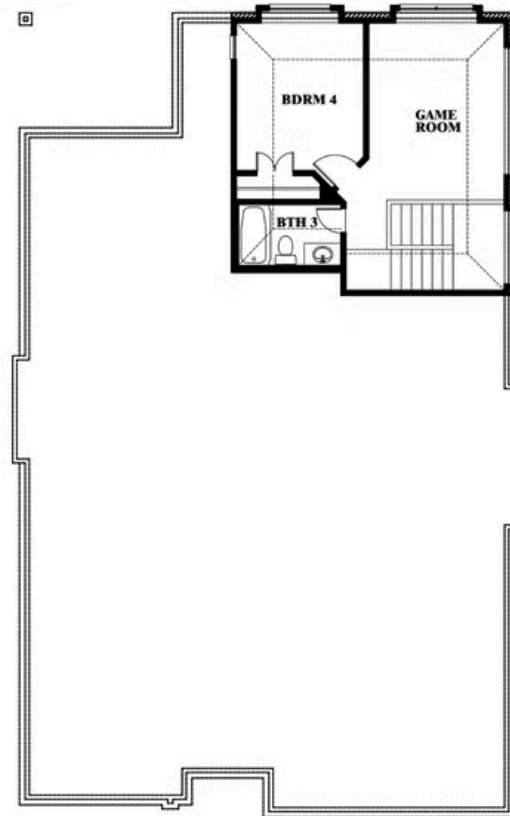

ELEVATION E

ELEVATION E

Cypress II

GODLEY RANCH CLASSIC

621 GODLEY RANCH, GODLEY, TX 76044

Cypress II

This brochure is for general informational purposes and is to be used as a guide only. Changes may be made during the development process and floorplans, dimensions, fixtures, fittings, finishes and specifications are subject to change without notice. Window placement, balcony configuration, wardrobe sizes and living areas may vary slightly within each plan type. EQUAL HOUSING OPPORTUNITY