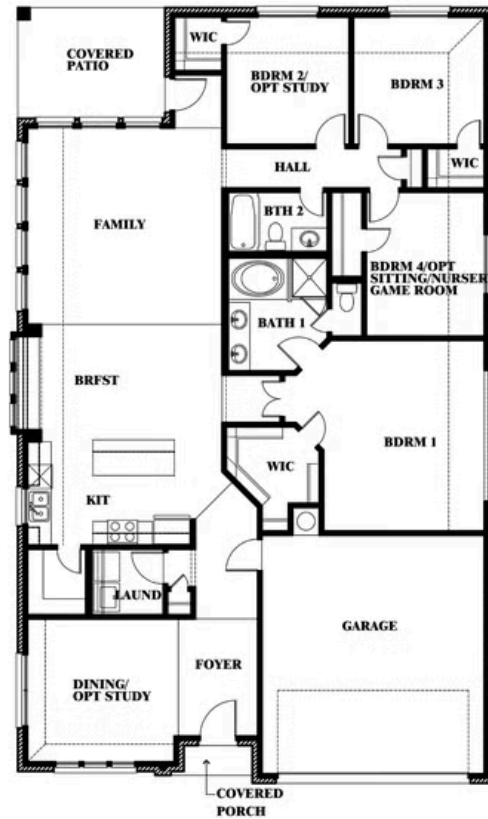

Cypress

CLASSIC SERIES

GODLEY RANCH CLASSIC

621 GODLEY RANCH, GODLEY, TX 76044

HOMES FROM
\$348,990

2,038
SQUARE FEET

4
BEDROOMS

2.0
BATHROOMS

2
CAR GARAGE

ELEVATION E

Document generated Mar 14, 2025. Prices, plans, square footage, features and materials are subject to change at any time without notice and vary among communities. Listed prices are for informational purposes only, are not binding, and do not create any contractual obligation(s). The price of any home is dependent on numerous factors, all of which are unique to a specific home, and is not guaranteed until specified in a binding contract. Pricing of elevations and additional optional beds/baths vary per plan. Some plans require a premium homesite. Please ask the Community Manager for details. Renderings of homes are artist concepts and may not reflect exact colors and materials.

Cypress

GODLEY RANCH CLASSIC

621 GODLEY RANCH, GODLEY, TX 76044

Cypress

This brochure is for general informational purposes and is to be used as a guide only. Changes may be made during the development process and floorplans, dimensions, fixtures, fittings, finishes and specifications are subject to change without notice. Window placement, balcony configuration, wardrobe sizes and living areas may vary slightly within each plan type. EQUAL HOUSING OPPORTUNITY