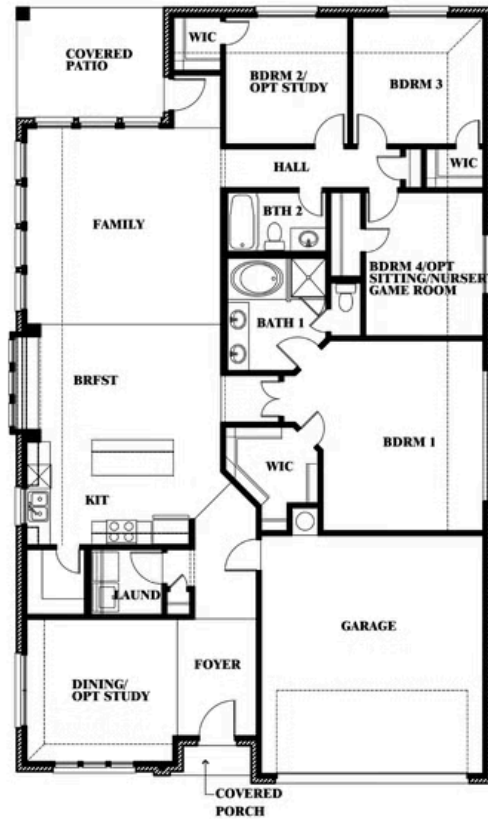

Cypress

CLASSIC SERIES

GODLEY RANCH CLASSIC

621 GODLEY RANCH, GODLEY, TX 76044

HOMES FROM
\$348,990

2,038
SQUARE FEET

4
BEDROOMS

2.0
BATHROOMS

2
CAR GARAGE

ELEVATION E

Document generated Dec 21, 2024. Prices, plans, square footage, features and materials are subject to change at any time without notice and vary among communities. Listed prices are for informational purposes only, are not binding, and do not create any contractual obligation(s). The price of any home is dependent on numerous factors, all of which are unique to a specific home, and is not guaranteed until specified in a binding contract. Pricing of elevations and additional optional beds/baths vary per plan. Some plans require a premium homesite. Please ask the Community Manager for details. Renderings of homes are artist concepts and may not reflect exact colors and materials.

Cypress

GODLEY RANCH CLASSIC

621 GODLEY RANCH, GODLEY, TX 76044

Cypress

This brochure is for general informational purposes and is to be used as a guide only. Changes may be made during the development process and floorplans, dimensions, fixtures, fittings, finishes and specifications are subject to change without notice. Window placement, balcony configuration, wardrobe sizes and living areas may vary slightly within each plan type. EQUAL HOUSING OPPORTUNITY