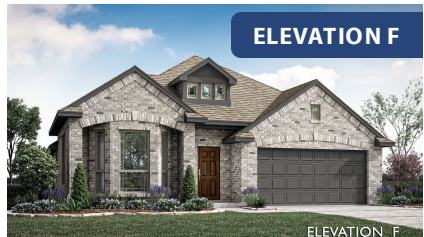

Cypress

CLASSIC SERIES

GODLEY RANCH CLASSIC

621 GODLEY RANCH, GODLEY, TX 76044

HOMES FROM
$348,990

2,038
SQUARE FEET

4
BEDROOMS

2.0
BATHROOMS

2
CAR GARAGE

Document generated Oct 18, 2024. Prices, plans, square footage, features and materials are subject to change at any time without notice and vary among communities. Listed prices are for informational purposes only, are not binding, and do not create any contractual obligation(s). The price of any home is dependent on numerous factors, all of which are unique to a specific home, and is not guaranteed until specified in a binding contract. Pricing of elevations and additional optional beds/baths vary per plan. Some plans require a premium homesite. Please ask the Community Manager for details. Renderings of homes are artist concepts and may not reflect exact colors and materials.