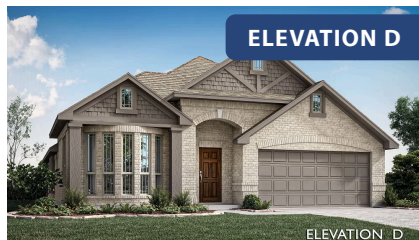

Cypress

CLASSIC SERIES

GODLEY RANCH CLASSIC

621 GODLEY RANCH, GODLEY, TX 76044

HOMES FROM
\$348,990

2,038
SQUARE FEET

4
BEDROOMS

2.0
BATHROOMS

2
CAR GARAGE

ELEVATION E

Document generated Dec 21, 2024. Prices, plans, square footage, features and materials are subject to change at any time without notice and vary among communities. Listed prices are for informational purposes only, are not binding, and do not create any contractual obligation(s). The price of any home is dependent on numerous factors, all of which are unique to a specific home, and is not guaranteed until specified in a binding contract. Pricing of elevations and additional optional beds/baths vary per plan. Some plans require a premium homesite. Please ask the Community Manager for details. Renderings of homes are artist concepts and may not reflect exact colors and materials.