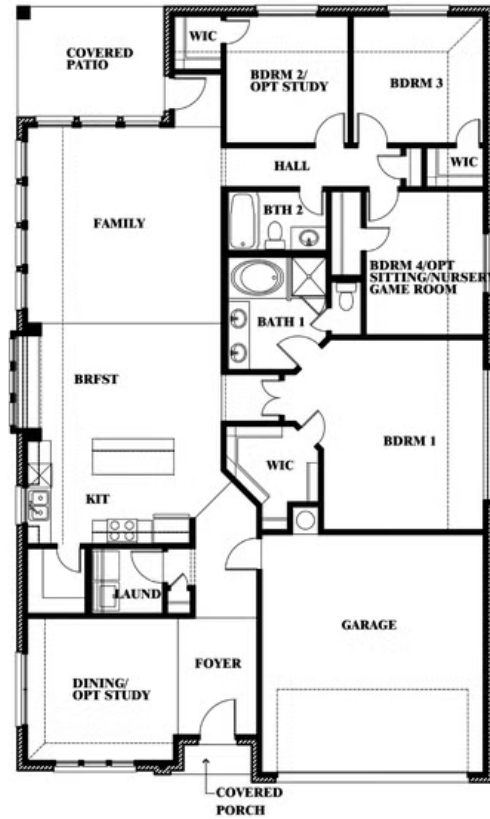

Cypress

CLASSIC SERIES

GODLEY RANCH CLASSIC

621 GODLEY RANCH, GODLEY, TX 76044

HOMES FROM
\$348,990

2,038
SQUARE FEET

4
BEDROOMS

2.0
BATHROOMS

Cypress

GODLEY RANCH CLASSIC

621 GODLEY RANCH, GODLEY, TX 76044

Cypress

This brochure is for general informational purposes and is to be used as a guide only. Changes may be made during the development process and floorplans, dimensions, fixtures, fittings, finishes and specifications are subject to change without notice. Window placement, balcony configuration, wardrobe sizes and living areas may vary slightly within each plan type. EQUAL HOUSING OPPORTUNITY