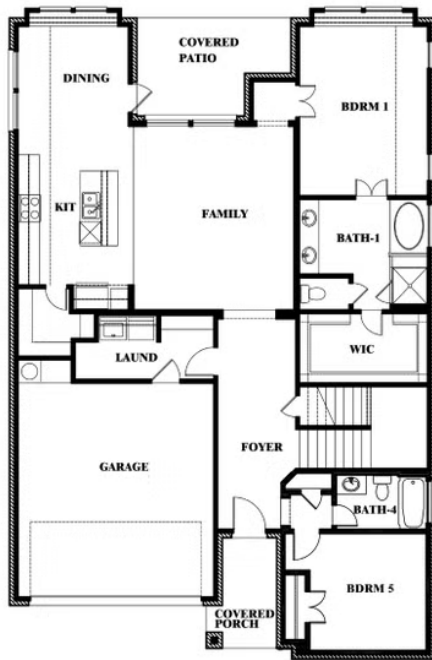

Violet IV

VIOLET IV FLOOR PLAN WITH OPTIONAL BEDROOM AT STUDY

COYOTE CROSSING

12524 YELLOWSTONE STREET, GODLEY, TX 76044

Violet IV Opt. Bed 5 & Bath 4 at Study