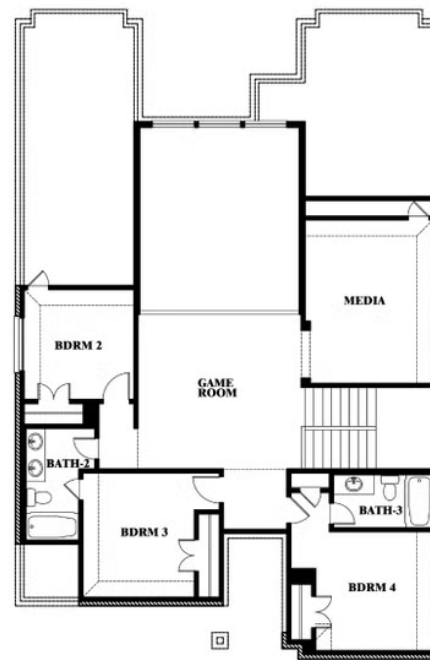

Violet IV

VIOLET IV FLOOR PLAN WITH OPTIONAL BEDROOM AT STUDY

COYOTE CROSSING

12524 YELLOWSTONE STREET, GODLEY, TX 76044

Violet IV Opt. Bed 5 & Bath 4 at Study