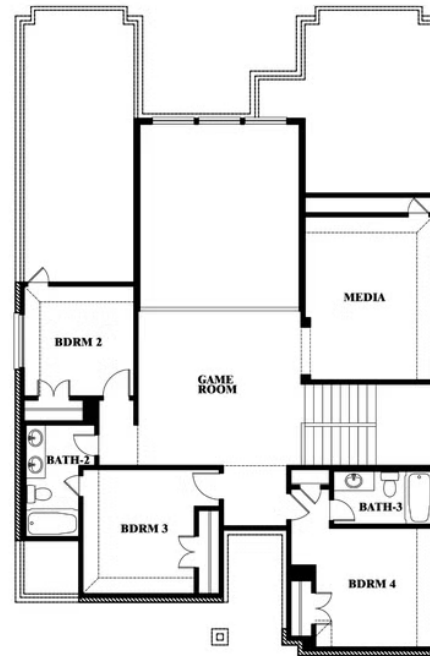

Violet IV

VIOLET IV FLOOR PLAN

COYOTE CROSSING

12524 YELLOWSTONE STREET, GODLEY, TX 76044

Violet IV