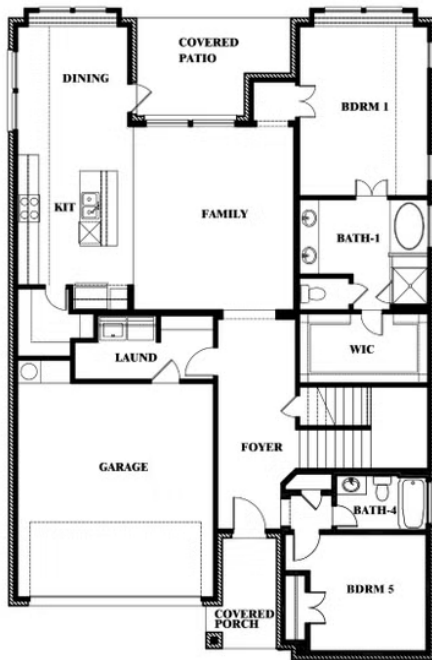

Violet

VIOLET FLOOR PLAN WITH OPTIONAL BEDROOM AT STUDY

COYOTE CROSSING

12524 YELLOWSTONE STREET, GODLEY, TX 76044

Violet
Opt. Bed 5 & Bath 4 at Study