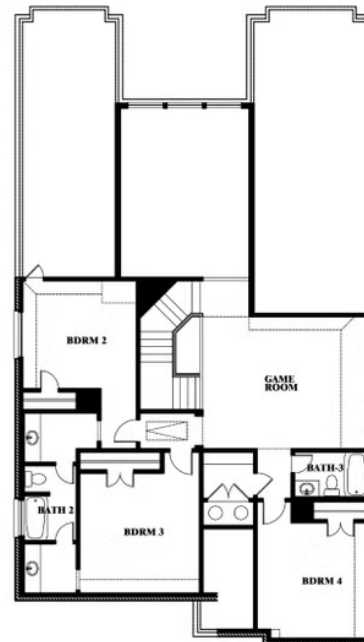

Rose

COYOTE CROSSING

12524 YELLOWSTONE STREET, GODLEY, TX 76044

ROSE FLOOR PLAN WITH OPTIONAL BED & BATH AT STUDY

Rose
Opt. Bed & Bath at Study