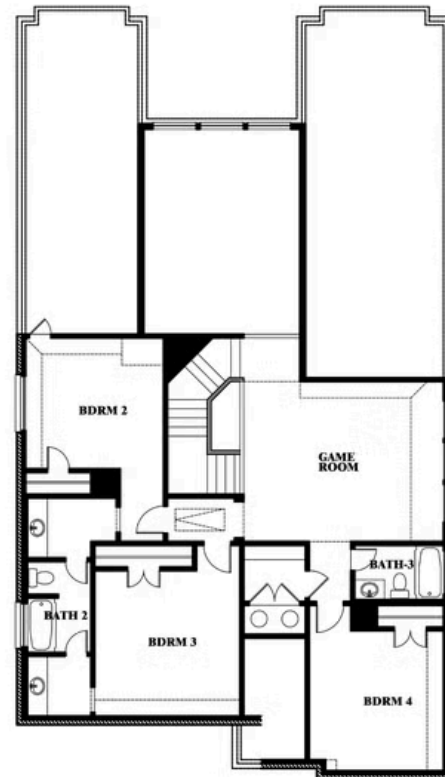

2
CAR GARAGE

ELEVATION A

ELEVATION AS

ELEVATION AS

ELEVATION B

ELEVATION B

ELEVATION C

ELEVATION C

ELEVATION D

ELEVATION D

Rose

ROSE FLOOR PLAN

COYOTE CROSSING

12524 YELLOWSTONE STREET, GODLEY, TX 76044

Rose

This brochure is for general informational purposes and is to be used as a guide only. Changes may be made during the development process and floorplans, dimensions, fixtures, fittings, finishes and specifications are subject to change without notice. Window placement, balcony configuration, wardrobe sizes and living areas may vary slightly within each plan type. EQUAL HOUSING OPPORTUNITY

Rose

COYOTE CROSSING

12524 YELLOWSTONE STREET, GODLEY, TX 76044

ROSE FLOOR PLAN WITH OPTIONAL BED & BATH AT STUDY

Rose
Opt. Bed & Bath at Study

This brochure is for general informational purposes and is to be used as a guide only. Changes may be made during the development process and floorplans, dimensions, fixtures, fittings, finishes and specifications are subject to change without notice. Window placement, balcony configuration, wardrobe sizes and living areas may vary slightly within each plan type. EQUAL HOUSING OPPORTUNITY