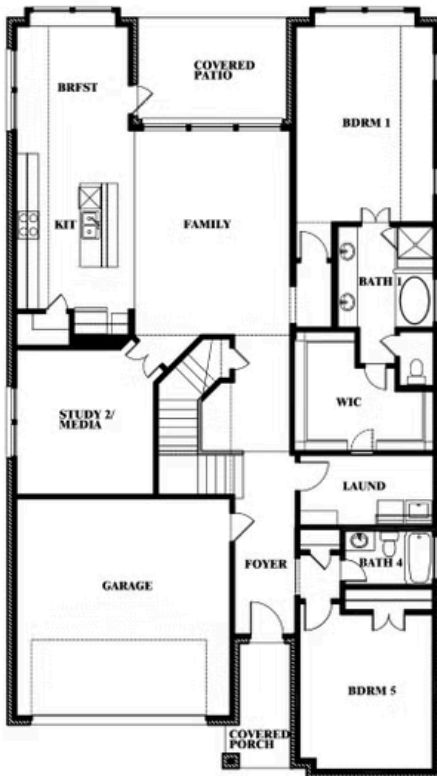

ELEVATION D

ELEVATION D

Rose

ROSE FLOOR PLAN

COYOTE CROSSING

12524 YELLOWSTONE STREET, GODLEY, TX 76044

Rose

This brochure is for general informational purposes and is to be used as a guide only. Changes may be made during the development process and floorplans, dimensions, fixtures, fittings, finishes and specifications are subject to change without notice. Window placement, balcony configuration, wardrobe sizes and living areas may vary slightly within each plan type. EQUAL HOUSING OPPORTUNITY

Rose

COYOTE CROSSING

12524 YELLOWSTONE STREET, GODLEY, TX 76044

ROSE FLOOR PLAN WITH OPTIONAL BED & BATH AT STUDY

Rose
Opt. Bed & Bath at Study

This brochure is for general informational purposes and is to be used as a guide only. Changes may be made during the development process and floorplans, dimensions, fixtures, fittings, finishes and specifications are subject to change without notice. Window placement, balcony configuration, wardrobe sizes and living areas may vary slightly within each plan type. EQUAL HOUSING OPPORTUNITY