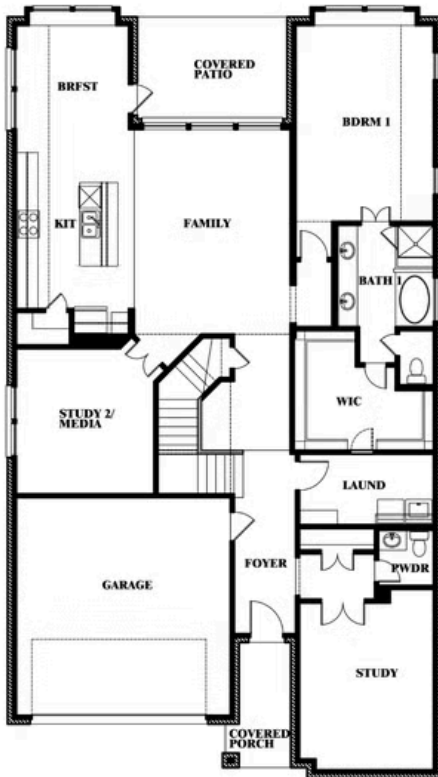

2
CAR GARAGE

ELEVATION A

ELEVATION AS

ELEVATION AS

ELEVATION B

ELEVATION B

ELEVATION C

ELEVATION C

ELEVATION D

ELEVATION D

Rose

ROSE FLOOR PLAN

COYOTE CROSSING

12524 YELLOWSTONE STREET, GODLEY, TX 76044

Rose

This brochure is for general informational purposes and is to be used as a guide only. Changes may be made during the development process and floorplans, dimensions, fixtures, fittings, finishes and specifications are subject to change without notice. Window placement, balcony configuration, wardrobe sizes and living areas may vary slightly within each plan type. EQUAL HOUSING OPPORTUNITY

Rose

COYOTE CROSSING

12524 YELLOWSTONE STREET, GODLEY, TX 76044

ROSE FLOOR PLAN WITH OPTIONAL BED & BATH AT STUDY

Rose
Opt. Bed & Bath at Study

This brochure is for general informational purposes and is to be used as a guide only. Changes may be made during the development process and floorplans, dimensions, fixtures, fittings, finishes and specifications are subject to change without notice. Window placement, balcony configuration, wardrobe sizes and living areas may vary slightly within each plan type. EQUAL HOUSING OPPORTUNITY