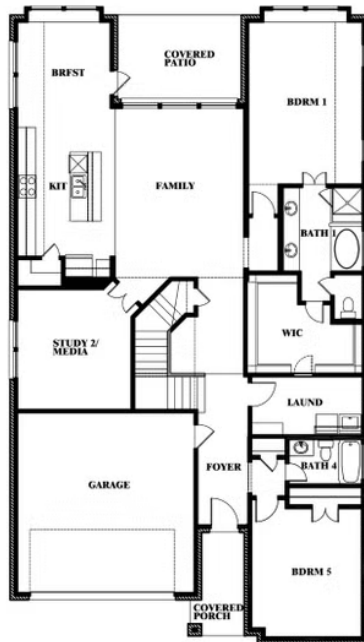

Rose

COYOTE CROSSING

12524 YELLOWSTONE STREET, GODLEY, TX 76044

ROSE FLOOR PLAN WITH OPTIONAL BED & BATH AT STUDY

Rose
Opt. Bed & Bath at Study