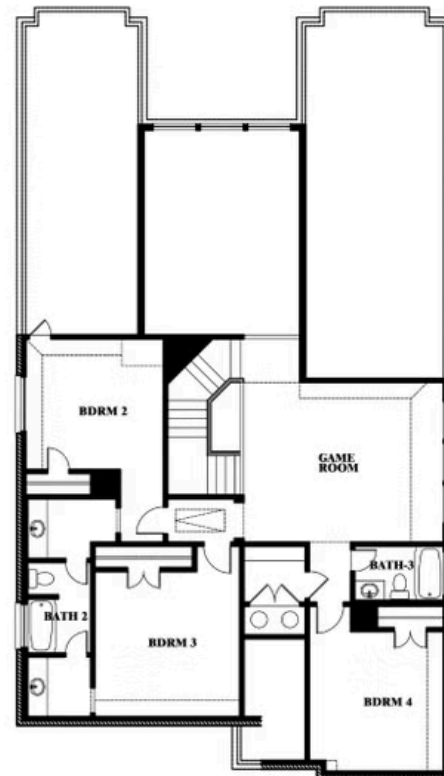

ELEVATION D

ELEVATION D

Rose

ROSE FLOOR PLAN

COYOTE CROSSING

12524 YELLOWSTONE STREET, GODLEY, TX 76044

Rose

This brochure is for general informational purposes and is to be used as a guide only. Changes may be made during the development process and floorplans, dimensions, fixtures, fittings, finishes and specifications are subject to change without notice. Window placement, balcony configuration, wardrobe sizes and living areas may vary slightly within each plan type. EQUAL HOUSING OPPORTUNITY

Rose

COYOTE CROSSING

12524 YELLOWSTONE STREET, GODLEY, TX 76044

ROSE FLOOR PLAN WITH OPTIONAL BED & BATH AT STUDY

Rose
Opt. Bed & Bath at Study

This brochure is for general informational purposes and is to be used as a guide only. Changes may be made during the development process and floorplans, dimensions, fixtures, fittings, finishes and specifications are subject to change without notice. Window placement, balcony configuration, wardrobe sizes and living areas may vary slightly within each plan type. EQUAL HOUSING OPPORTUNITY