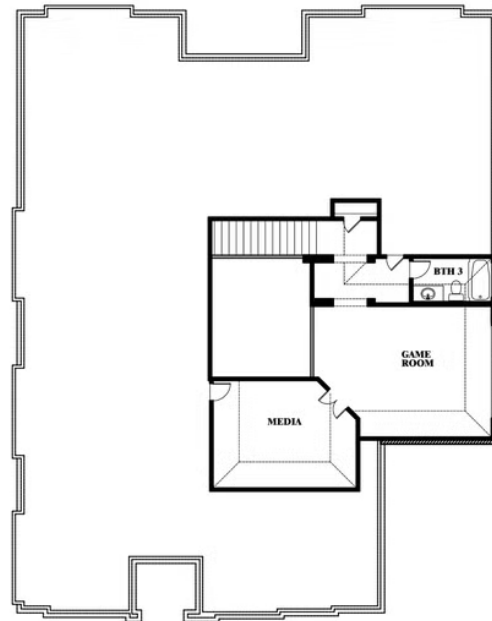

Primrose III

COYOTE CROSSING

12524 YELLOWSTONE STREET, GODLEY, TX 76044

Primrose III