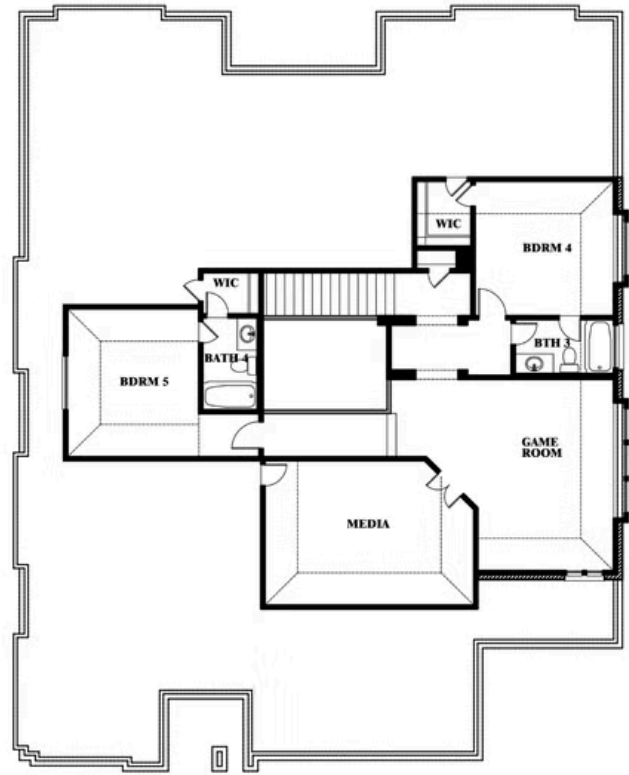

Primrose FE VI

HOMES FROM
\$653,990

CLASSIC SERIES

COYOTE CROSSING

12524 YELLOWSTONE STREET, GODLEY, TX 76044

4,065
SQUARE FEET

5
BEDROOMS

4.5
BATHROOMS

3
CAR GARAGE

Primrose FE VI

COYOTE CROSSING

12524 YELLOWSTONE STREET, GODLEY, TX 76044

Primrose FE VI

This brochure is for general informational purposes and is to be used as a guide only. Changes may be made during the development process and floorplans, dimensions, fixtures, fittings, finishes and specifications are subject to change without notice. Window placement, balcony configuration, wardrobe sizes and living areas may vary slightly within each plan type. EQUAL HOUSING OPPORTUNITY