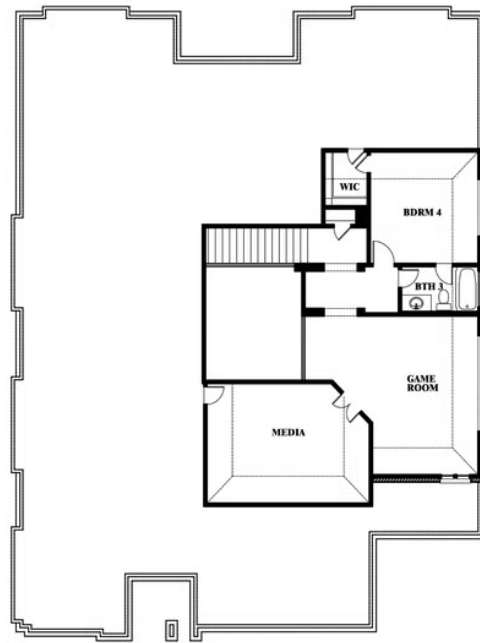

Primrose FE V

COYOTE CROSSING

12524 YELLOWSTONE STREET, GODLEY, TX 76044

Primrose FE V