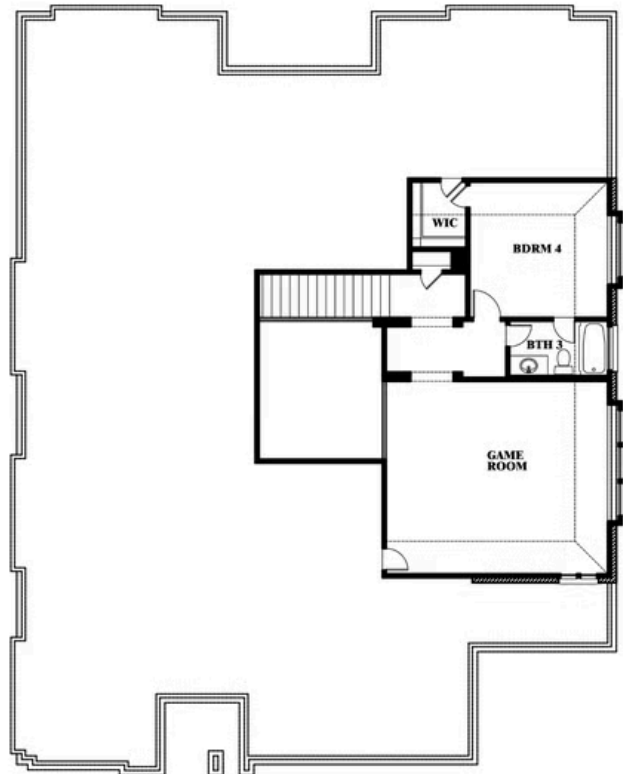

Primrose FE IV

HOMES FROM
\$616,990

CLASSIC SERIES

COYOTE CROSSING

12524 YELLOWSTONE STREET, GODLEY, TX 76044

3,543
SQUARE FEET

4
BEDROOMS

3.5
BATHROOMS

3
CAR GARAGE

ELEVATION A

ELEVATION B

ELEVATION C

Document generated Mar 14, 2025. Prices, plans, square footage, features and materials are subject to change at any time without notice and vary among communities. Listed prices are for informational purposes only, are not binding, and do not create any contractual obligation(s). The price of any home is dependent on numerous factors, all of which are unique to a specific home, and is not guaranteed until specified in a binding contract. Pricing of elevations and additional optional beds/baths vary per plan. Some plans require a premium homesite. Please ask the Community Manager for details. Renderings of homes are artist concepts and may not reflect exact colors and materials.

Primrose FE IV

COYOTE CROSSING

12524 YELLOWSTONE STREET, GODLEY, TX 76044

Primrose FE IV

This brochure is for general informational purposes and is to be used as a guide only. Changes may be made during the development process and floorplans, dimensions, fixtures, fittings, finishes and specifications are subject to change without notice. Window placement, balcony configuration, wardrobe sizes and living areas may vary slightly within each plan type. EQUAL HOUSING OPPORTUNITY