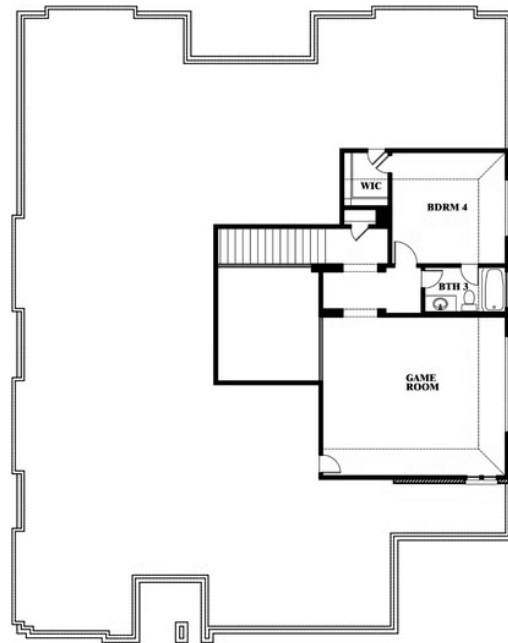

Primrose FE IV

COYOTE CROSSING

12524 YELLOWSTONE STREET, GODLEY, TX 76044

Primrose FE IV