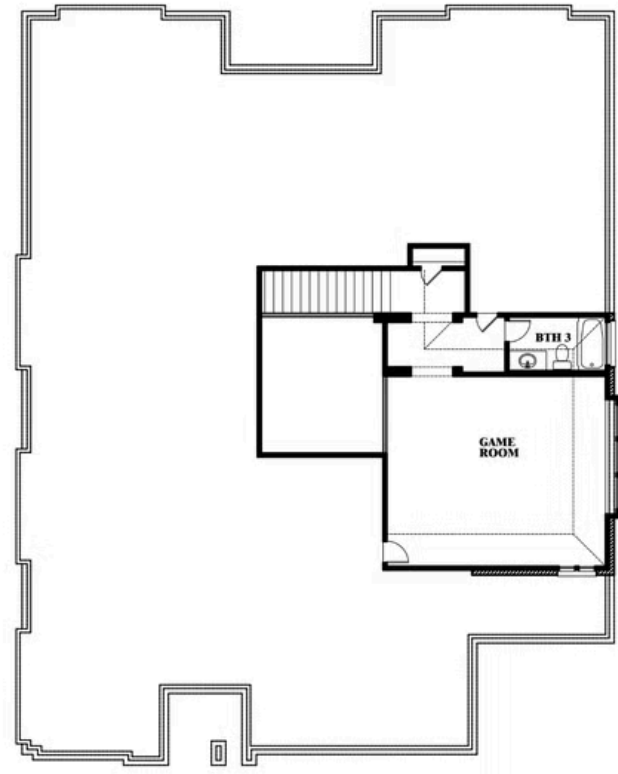

Primrose FE II

COYOTE CROSSING

12524 YELLOWSTONE STREET, GODLEY, TX 76044

Primrose FE II

This brochure is for general informational purposes and is to be used as a guide only. Changes may be made during the development process and floorplans, dimensions, fixtures, fittings, finishes and specifications are subject to change without notice. Window placement, balcony configuration, wardrobe sizes and living areas may vary slightly within each plan type. EQUAL HOUSING OPPORTUNITY

Document generated Mar 11, 2025. Prices, plans, square footage, features and materials are subject to change at any time without notice and vary among communities. Listed prices are for informational purposes only, are not binding, and do not create any contractual obligation(s). The price of any home is dependent on numerous factors, all of which are unique to a specific home, and is not guaranteed until specified in a binding contract. Pricing of elevations and additional optional beds/baths vary per plan. Some plans require a premium homesite. Please ask the Community Manager for details. Renderings of homes are artist concepts and may not reflect exact colors and materials.