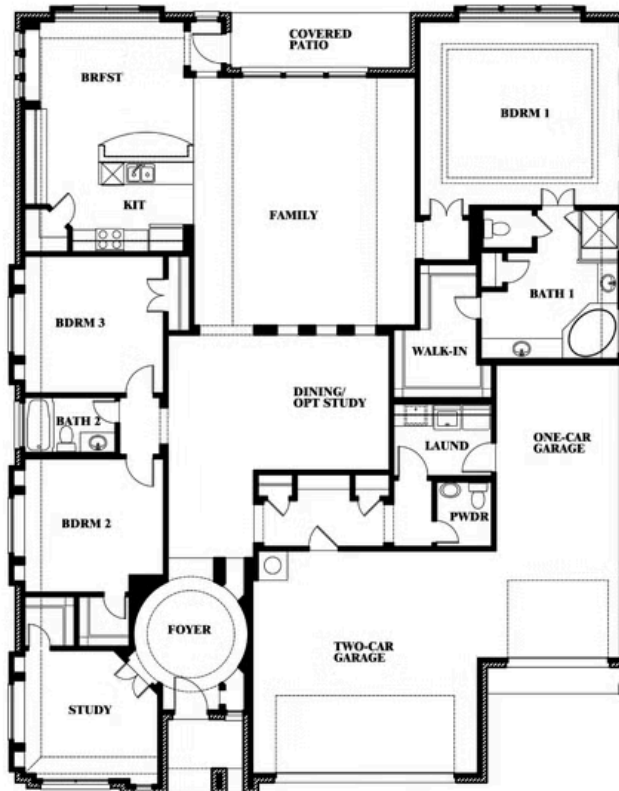

Primrose FE

HOMES FROM
\$561,990

CLASSIC SERIES

COYOTE CROSSING

12524 YELLOWSTONE STREET, GODLEY, TX 76044

2,775
SQUARE FEET

3
BEDROOMS

2.5
BATHROOMS

3
CAR GARAGE

ELEVATION A

ELEVATION B

ELEVATION B

ELEVATION C

ELEVATION C

Primrose FE

COYOTE CROSSING

12524 YELLOWSTONE STREET, GODLEY, TX 76044

Primrose FE

This brochure is for general informational purposes and is to be used as a guide only. Changes may be made during the development process and floorplans, dimensions, fixtures, fittings, finishes and specifications are subject to change without notice. Window placement, balcony configuration, wardrobe sizes and living areas may vary slightly within each plan type. EQUAL HOUSING OPPORTUNITY