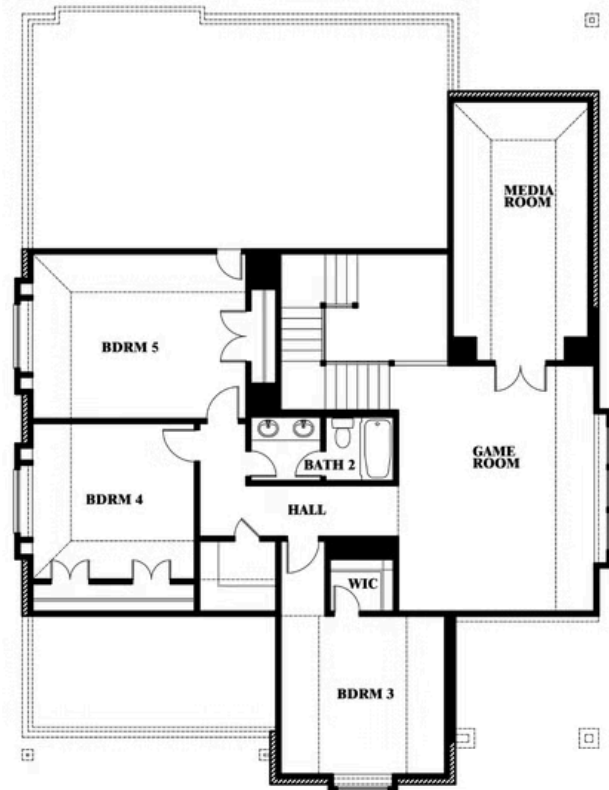

Magnolia II

COYOTE CROSSING

12524 YELLOWSTONE STREET, GODLEY, TX 76044

MAGNOLIA II FLOOR PLAN

Magnolia II

This brochure is for general informational purposes and is to be used as a guide only. Changes may be made during the development process and floorplans, dimensions, fixtures, fittings, finishes and specifications are subject to change without notice. Window placement, balcony configuration, wardrobe sizes and living areas may vary slightly within each plan type. EQUAL HOUSING OPPORTUNITY