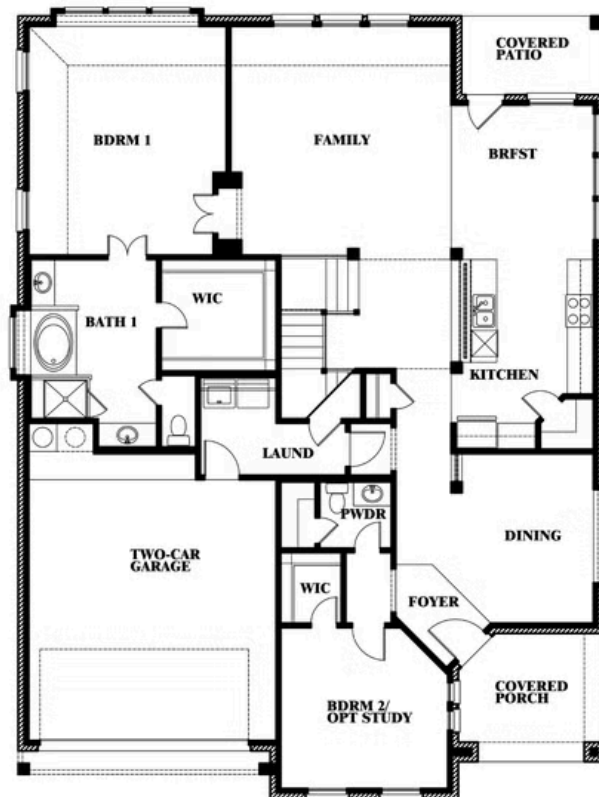

Magnolia II

COYOTE CROSSING

12524 YELLOWSTONE STREET, GODLEY, TX 76044

MAGNOLIA II FLOOR PLAN

Magnolia II

This brochure is for general informational purposes and is to be used as a guide only. Changes may be made during the development process and floorplans, dimensions, fixtures, fittings, finishes and specifications are subject to change without notice. Window placement, balcony configuration, wardrobe sizes and living areas may vary slightly within each plan type. EQUAL HOUSING OPPORTUNITY