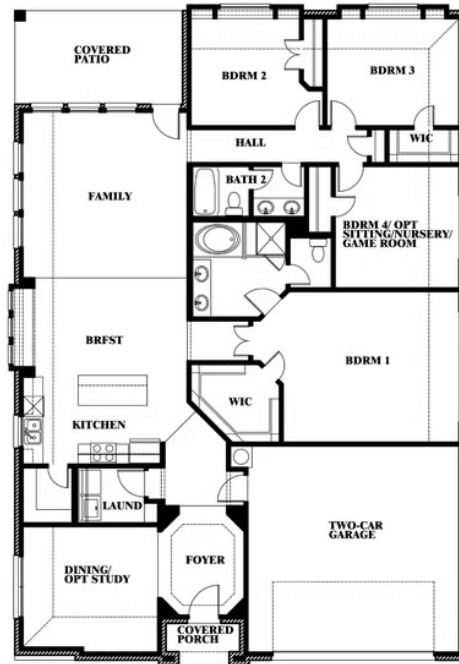

Hawthorne

COYOTE CROSSING

12524 YELLOWSTONE STREET, GODLEY, TX 76044

Hawthorne