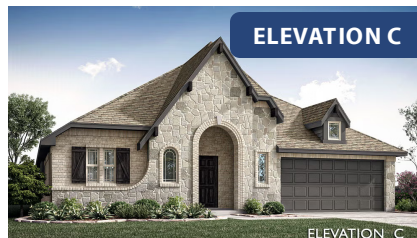

Hawthorne

HOMES FROM
\$471,990

CLASSIC SERIES

COYOTE CROSSING

12524 YELLOWSTONE STREET, GODLEY, TX 76044

2,235
SQUARE FEET

4
BEDROOMS

2.0
BATHROOMS

2
CAR GARAGE

ELEVATION A

ELEVATION B

ELEVATION B

ELEVATION C

ELEVATION C

Hawthorne

COYOTE CROSSING

12524 YELLOWSTONE STREET, GODLEY, TX 76044

Hawthorne

This brochure is for general informational purposes and is to be used as a guide only. Changes may be made during the development process and floorplans, dimensions, fixtures, fittings, finishes and specifications are subject to change without notice. Window placement, balcony configuration, wardrobe sizes and living areas may vary slightly within each plan type. EQUAL HOUSING OPPORTUNITY