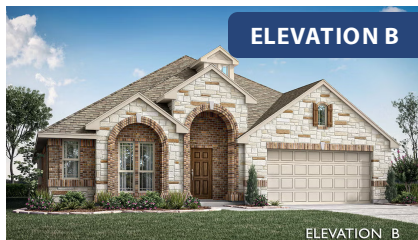

Hawthorne

HOMES FROM
\$471,990

CLASSIC SERIES

COYOTE CROSSING

12524 YELLOWSTONE STREET, GODLEY, TX 76044

2,235
SQUARE FEET

4
BEDROOMS

2.0
BATHROOMS

2
CAR GARAGE

ELEVATION A

ELEVATION B

ELEVATION B

ELEVATION C

ELEVATION C

Hawthorne

COYOTE CROSSING

12524 YELLOWSTONE STREET, GODLEY, TX 76044

Hawthorne

This brochure is for general informational purposes and is to be used as a guide only. Changes may be made during the development process and floorplans, dimensions, fixtures, fittings, finishes and specifications are subject to change without notice. Window placement, balcony configuration, wardrobe sizes and living areas may vary slightly within each plan type. EQUAL HOUSING OPPORTUNITY