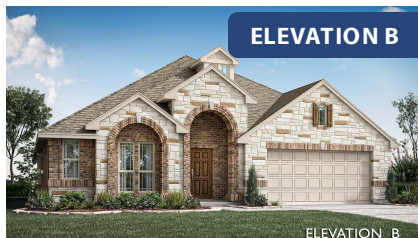

Hawthorne

HOMES FROM
\$471,990

CLASSIC SERIES

COYOTE CROSSING

12524 YELLOWSTONE STREET, GODLEY, TX 76044

2,235
SQUARE FEET

4
BEDROOMS

2.0
BATHROOMS

2
CAR GARAGE

ELEVATION A

ELEVATION B

ELEVATION B

ELEVATION C

ELEVATION C

Hawthorne

COYOTE CROSSING

12524 YELLOWSTONE STREET, GODLEY, TX 76044

Hawthorne

This brochure is for general informational purposes and is to be used as a guide only. Changes may be made during the development process and floorplans, dimensions, fixtures, fittings, finishes and specifications are subject to change without notice. Window placement, balcony configuration, wardrobe sizes and living areas may vary slightly within each plan type. EQUAL HOUSING OPPORTUNITY