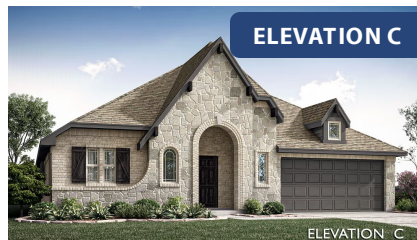

Hawthorne

HOMES FROM
\$471,990

CLASSIC SERIES

COYOTE CROSSING

12524 YELLOWSTONE STREET, GODLEY, TX 76044

2,235
SQUARE FEET

4
BEDROOMS

2.0
BATHROOMS

2
CAR GARAGE

ELEVATION A

ELEVATION B

ELEVATION B

ELEVATION C

ELEVATION C

Hawthorne

COYOTE CROSSING

12524 YELLOWSTONE STREET, GODLEY, TX 76044

Hawthorne

This brochure is for general informational purposes and is to be used as a guide only. Changes may be made during the development process and floorplans, dimensions, fixtures, fittings, finishes and specifications are subject to change without notice. Window placement, balcony configuration, wardrobe sizes and living areas may vary slightly within each plan type. EQUAL HOUSING OPPORTUNITY