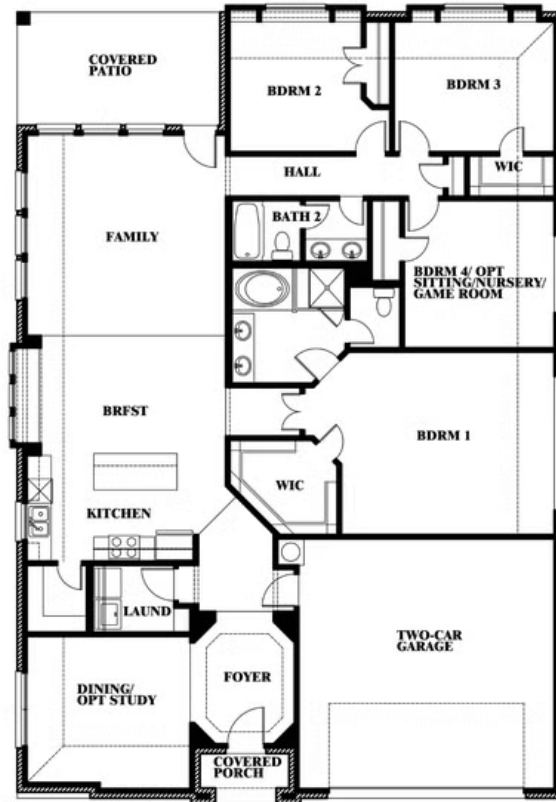

2
CAR GARAGE

ELEVATION A

ELEVATION B

ELEVATION B

ELEVATION C

ELEVATION C

Hawthorne

COYOTE CROSSING

12524 YELLOWSTONE STREET, GODLEY, TX 76044

Hawthorne

This brochure is for general informational purposes and is to be used as a guide only. Changes may be made during the development process and floorplans, dimensions, fixtures, fittings, finishes and specifications are subject to change without notice. Window placement, balcony configuration, wardrobe sizes and living areas may vary slightly within each plan type. EQUAL HOUSING OPPORTUNITY