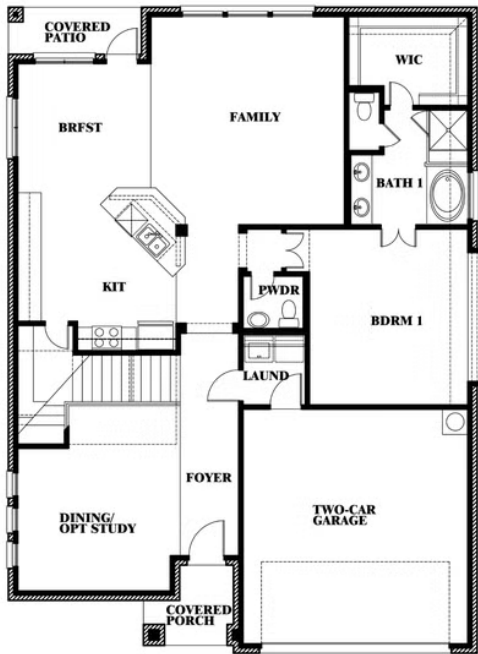

Dewberry

COYOTE CROSSING

12524 YELLOWSTONE STREET, GODLEY, TX 76044

Dewberry