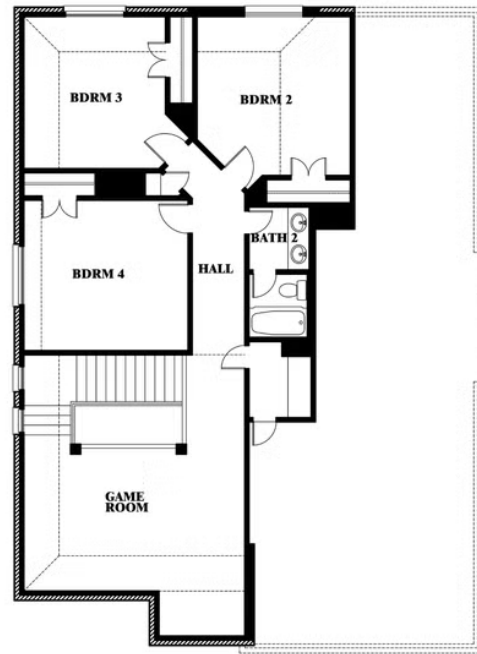

Dewberry

COYOTE CROSSING

12524 YELLOWSTONE STREET, GODLEY, TX 76044

Dewberry