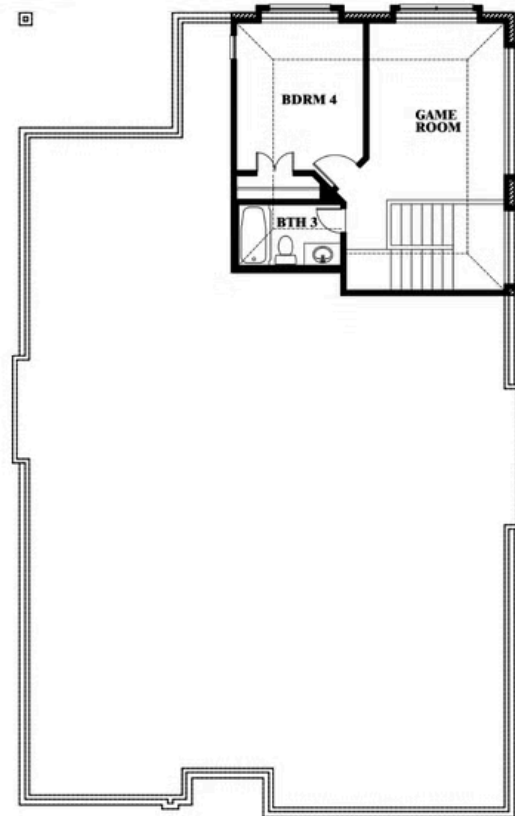

ELEVATION E

ELEVATION E

Cypress II

COYOTE CROSSING

12524 YELLOWSTONE STREET, GODLEY, TX 76044

Cypress II

This brochure is for general informational purposes and is to be used as a guide only. Changes may be made during the development process and floorplans, dimensions, fixtures, fittings, finishes and specifications are subject to change without notice. Window placement, balcony configuration, wardrobe sizes and living areas may vary slightly within each plan type. EQUAL HOUSING OPPORTUNITY