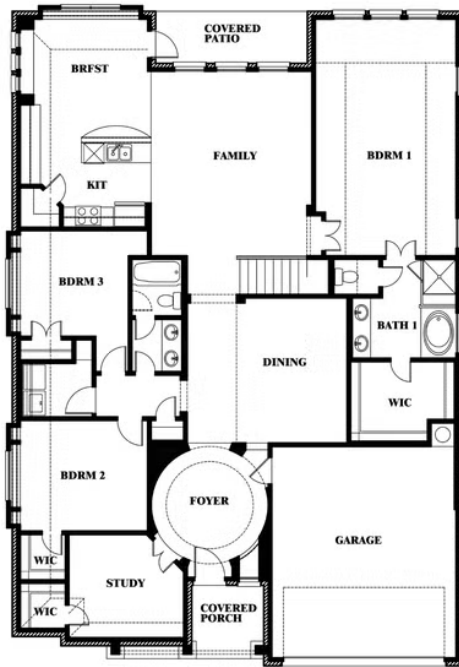

Carolina II

COYOTE CROSSING

12524 YELLOWSTONE STREET, GODLEY, TX 76044

Carolina II with Media Room