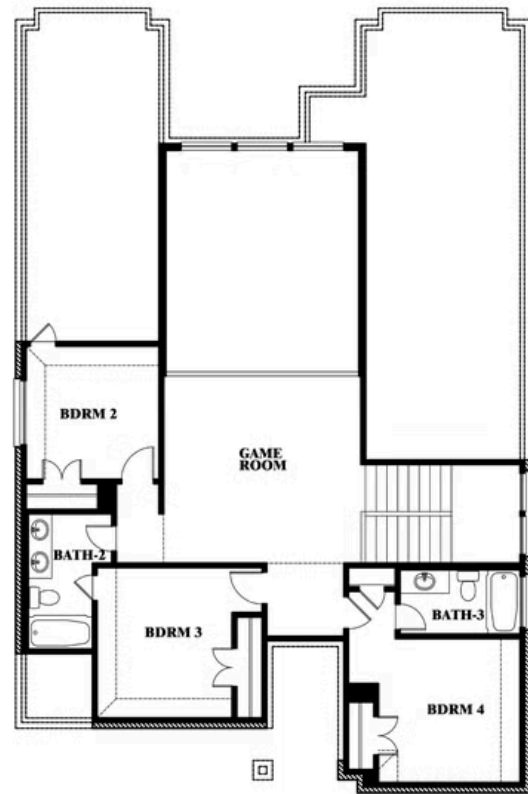

Violet III

VIOLET III FLOOR PLAN

MAPLEWOOD

1940 SILVERLEAF DRIVE, GLENN HEIGHTS, TX 75154

Violet III

This brochure is for general informational purposes and is to be used as a guide only. Changes may be made during the development process and floorplans, dimensions, fixtures, fittings, finishes and specifications are subject to change without notice. Window placement, balcony configuration, wardrobe sizes and living areas may vary slightly within each plan type. EQUAL HOUSING OPPORTUNITY