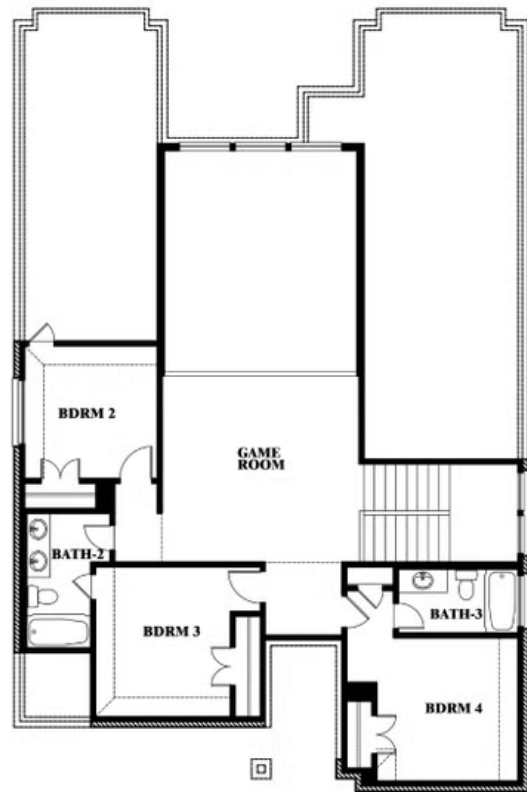

MAPLEWOOD

1940 SILVERLEAF DRIVE, GLENN HEIGHTS, TX 75154

Violet III

This brochure is for general informational purposes and is to be used as a guide only. Changes may be made during the development process and floorplans, dimensions, fixtures, fittings, finishes and specifications are subject to change without notice. Window placement, balcony configuration, wardrobe sizes and living areas may vary slightly within each plan type. EQUAL HOUSING OPPORTUNITY

Violet III

MAPLEWOOD

1940 SILVERLEAF DRIVE, GLENN HEIGHTS, TX 75154

VIOLET III FLOOR PLAN WITH BEDROOM AT STUDY

Violet III Opt. Bed 5 & Bath 4 at Study

This brochure is for general informational purposes and is to be used as a guide only. Changes may be made during the development process and floorplans, dimensions, fixtures, fittings, finishes and specifications are subject to change without notice. Window placement, balcony configuration, wardrobe sizes and living areas may vary slightly within each plan type. EQUAL HOUSING OPPORTUNITY