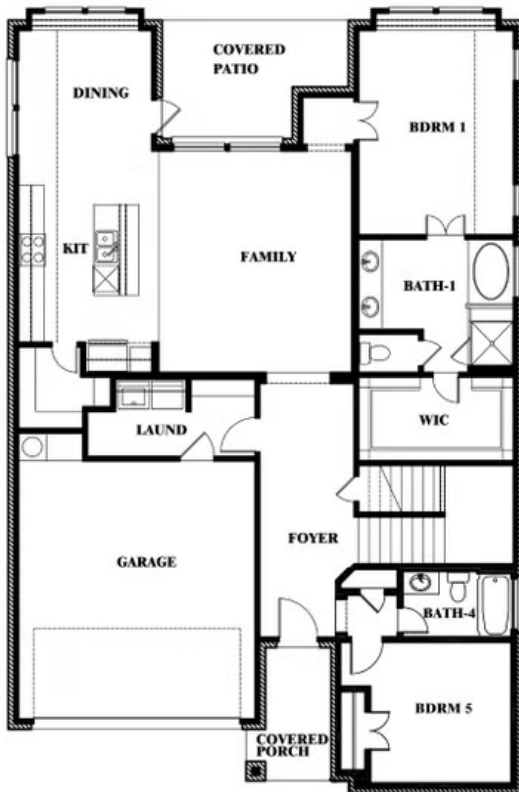

MAPLEWOOD

1940 SILVERLEAF DRIVE, GLENN HEIGHTS, TX 75154

Violet III

This brochure is for general informational purposes and is to be used as a guide only. Changes may be made during the development process and floorplans, dimensions, fixtures, fittings, finishes and specifications are subject to change without notice. Window placement, balcony configuration, wardrobe sizes and living areas may vary slightly within each plan type. EQUAL HOUSING OPPORTUNITY

Violet III

MAPLEWOOD

1940 SILVERLEAF DRIVE, GLENN HEIGHTS, TX 75154

VIOLET III FLOOR PLAN WITH BEDROOM AT STUDY

Violet III Opt. Bed 5 & Bath 4 at Study

This brochure is for general informational purposes and is to be used as a guide only. Changes may be made during the development process and floorplans, dimensions, fixtures, fittings, finishes and specifications are subject to change without notice. Window placement, balcony configuration, wardrobe sizes and living areas may vary slightly within each plan type. EQUAL HOUSING OPPORTUNITY