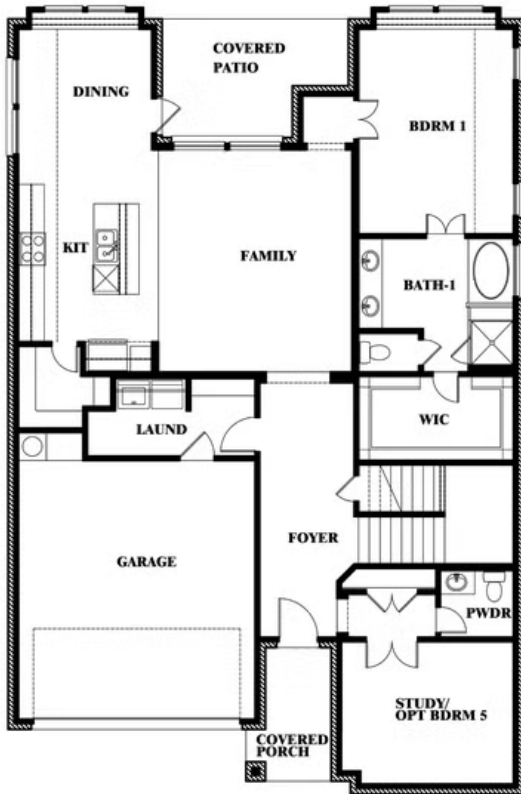

2.5
CAR GARAGE

ELEVATION A

ELEVATION AS

ELEVATION B

ELEVATION C

ELEVATION D

Violet III

VIOLET III FLOOR PLAN

MAPLEWOOD

1940 SILVERLEAF DRIVE, GLENN HEIGHTS, TX 75154

Violet III

This brochure is for general informational purposes and is to be used as a guide only. Changes may be made during the development process and floorplans, dimensions, fixtures, fittings, finishes and specifications are subject to change without notice. Window placement, balcony configuration, wardrobe sizes and living areas may vary slightly within each plan type. EQUAL HOUSING OPPORTUNITY

Violet III

MAPLEWOOD

1940 SILVERLEAF DRIVE, GLENN HEIGHTS, TX 75154

VIOLET III FLOOR PLAN WITH BEDROOM AT STUDY

Violet III Opt. Bed 5 & Bath 4 at Study

This brochure is for general informational purposes and is to be used as a guide only. Changes may be made during the development process and floorplans, dimensions, fixtures, fittings, finishes and specifications are subject to change without notice. Window placement, balcony configuration, wardrobe sizes and living areas may vary slightly within each plan type. EQUAL HOUSING OPPORTUNITY