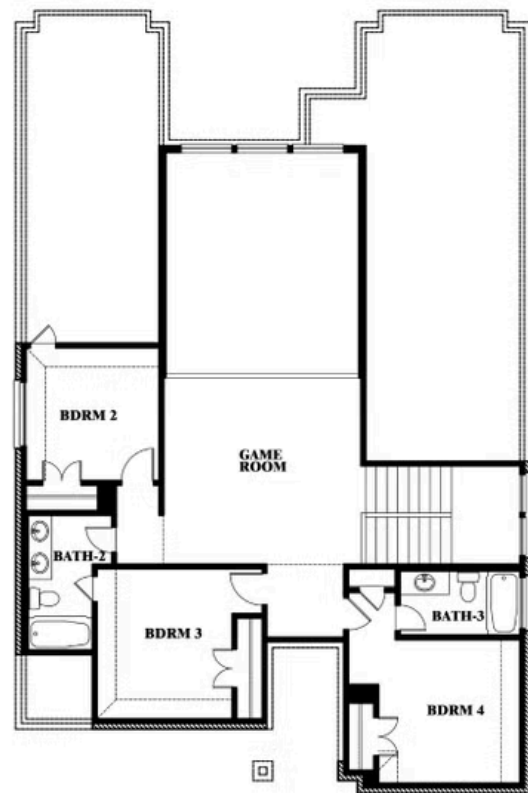

Violet III

MAPLEWOOD

1940 SILVERLEAF DRIVE, GLENN HEIGHTS, TX 75154

VIOLET III FLOOR PLAN WITH BEDROOM AT STUDY

Violet III Opt. Bed 5 & Bath 4 at Study

This brochure is for general informational purposes and is to be used as a guide only. Changes may be made during the development process and floorplans, dimensions, fixtures, fittings, finishes and specifications are subject to change without notice. Window placement, balcony configuration, wardrobe sizes and living areas may vary slightly within each plan type. EQUAL HOUSING OPPORTUNITY