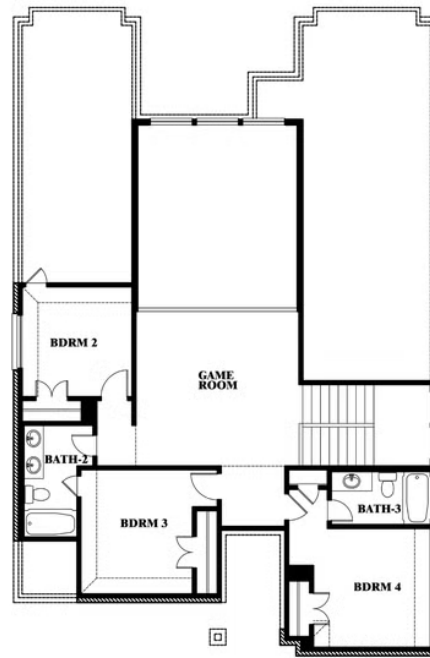

Violet III

VIOLET III FLOOR PLAN

MAPLEWOOD

1940 SILVERLEAF DRIVE, GLENN HEIGHTS, TX 75154

Violet III