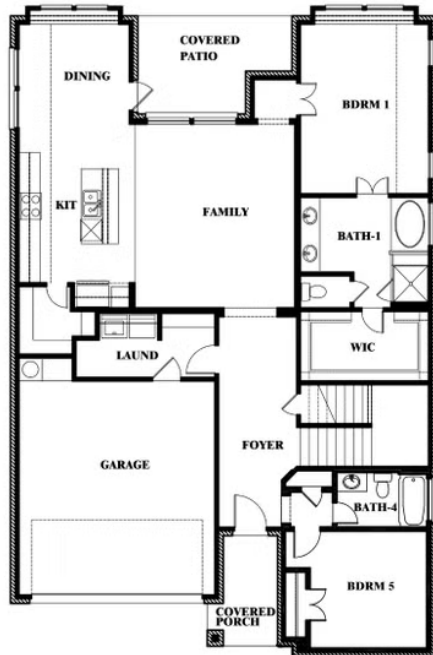

Violet III

MAPLEWOOD

1940 SILVERLEAF DRIVE, GLENN HEIGHTS, TX 75154

VIOLET III FLOOR PLAN WITH BEDROOM AT STUDY

Violet III
Opt. Bed 5 & Bath 4 at Study