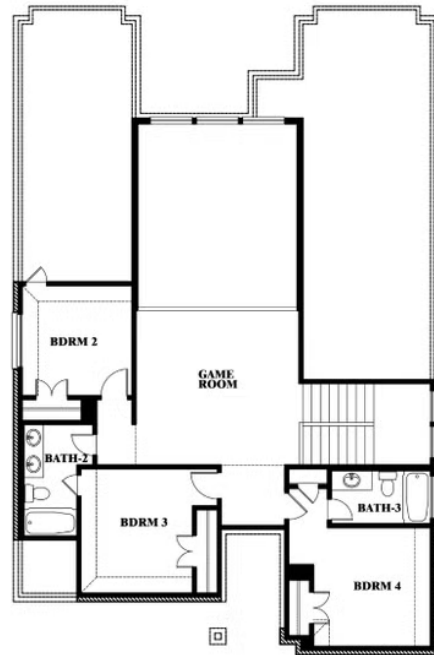

Violet III

MAPLEWOOD

1940 SILVERLEAF DRIVE, GLENN HEIGHTS, TX 75154

VIOLET III FLOOR PLAN WITH BEDROOM AT STUDY

Violet III
Opt. Bed 5 & Bath 4 at Study