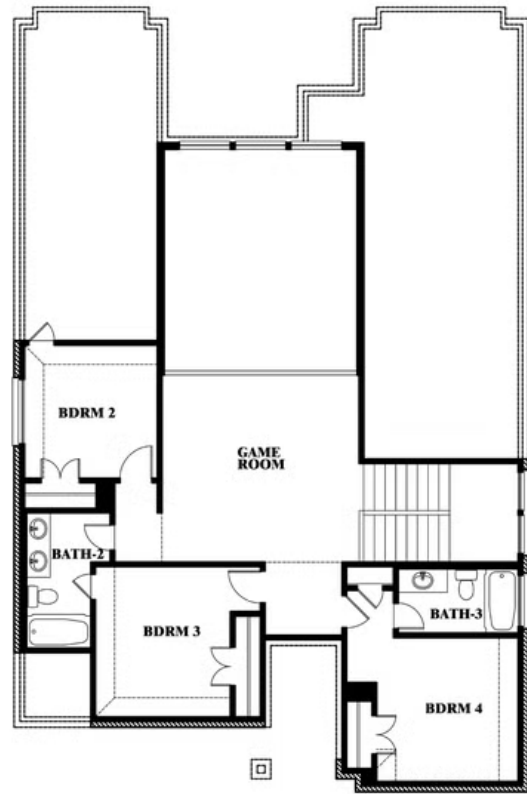

2.5
CAR GARAGE

ELEVATION A

ELEVATION AS

ELEVATION B

ELEVATION C

ELEVATION D

Violet III

VIOLET III FLOOR PLAN

MAPLEWOOD

1940 SILVERLEAF DRIVE, GLENN HEIGHTS, TX 75154

Violet III

This brochure is for general informational purposes and is to be used as a guide only. Changes may be made during the development process and floorplans, dimensions, fixtures, fittings, finishes and specifications are subject to change without notice. Window placement, balcony configuration, wardrobe sizes and living areas may vary slightly within each plan type. EQUAL HOUSING OPPORTUNITY

Violet III

MAPLEWOOD

1940 SILVERLEAF DRIVE, GLENN HEIGHTS, TX 75154

VIOLET III FLOOR PLAN WITH BEDROOM AT STUDY

Violet III Opt. Bed 5 & Bath 4 at Study

This brochure is for general informational purposes and is to be used as a guide only. Changes may be made during the development process and floorplans, dimensions, fixtures, fittings, finishes and specifications are subject to change without notice. Window placement, balcony configuration, wardrobe sizes and living areas may vary slightly within each plan type. EQUAL HOUSING OPPORTUNITY