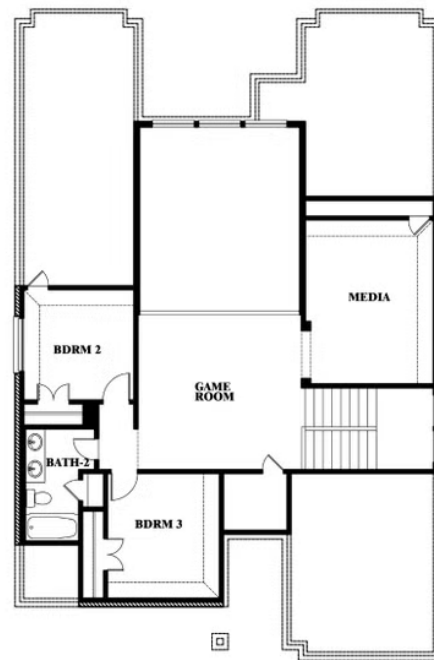

Violet II

VIOLET II FLOOR PLAN WITH OPTIONAL BEDROOM AT STUDY

MAPLEWOOD

1940 SILVERLEAF DRIVE, GLENN HEIGHTS, TX 75154

Violet II

Opt. Bed 5 & Bath 4 at Study