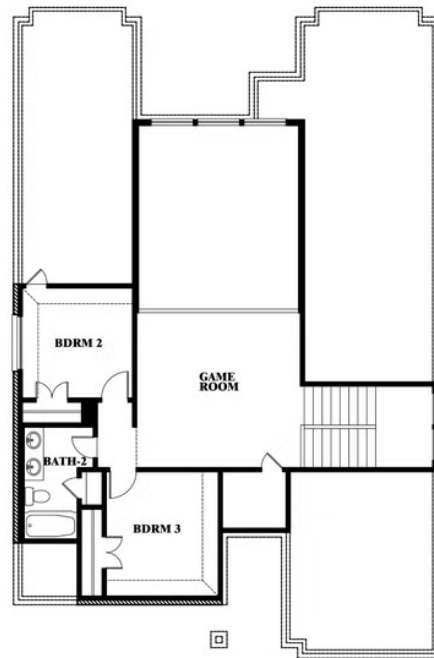

Violet

VIOLET FLOOR PLAN

MAPLEWOOD

1940 SILVERLEAF DRIVE, GLENN HEIGHTS, TX 75154

Violet