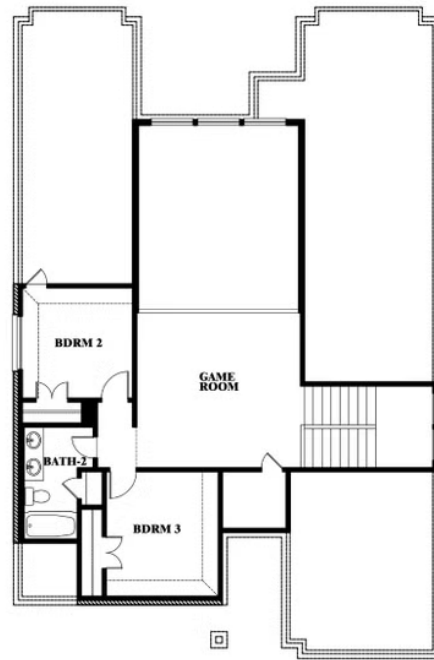

Violet

VIOLET FLOOR PLAN WITH OPTIONAL BEDROOM AT STUDY

MAPLEWOOD

1940 SILVERLEAF DRIVE, GLENN HEIGHTS, TX 75154

Violet
Opt. Bed 5 & Bath 4 at Study