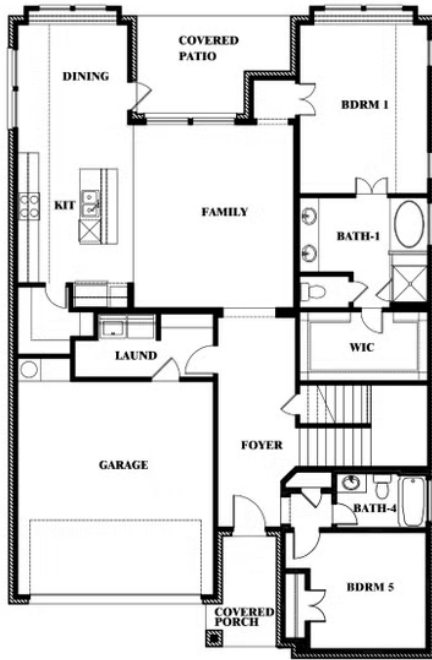

Violet

VIOLET FLOOR PLAN WITH OPTIONAL BEDROOM AT STUDY

MAPLEWOOD

1940 SILVERLEAF DRIVE, GLENN HEIGHTS, TX 75154

Violet
Opt. Bed 5 & Bath 4 at Study