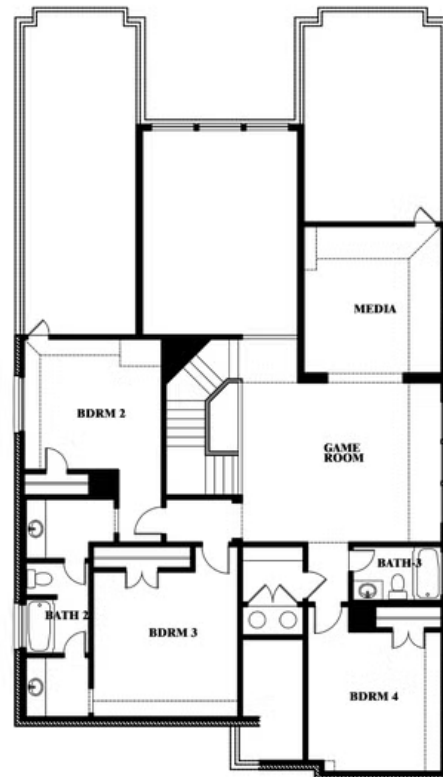

2.5
CAR GARAGE

ELEVATION A

ELEVATION AS

ELEVATION AS

ELEVATION B

ELEVATION B

ELEVATION C

ELEVATION C

ELEVATION D

ELEVATION D

Rose II

ROSE II FLOOR PLAN

MAPLEWOOD

1940 SILVERLEAF DRIVE, GLENN HEIGHTS, TX 75154

Rose II

This brochure is for general informational purposes and is to be used as a guide only. Changes may be made during the development process and floorplans, dimensions, fixtures, fittings, finishes and specifications are subject to change without notice. Window placement, balcony configuration, wardrobe sizes and living areas may vary slightly within each plan type. EQUAL HOUSING OPPORTUNITY

Rose II

MAPLEWOOD

1940 SILVERLEAF DRIVE, GLENN HEIGHTS, TX 75154

ROSE II FLOOR PLAN WITH OPTIONAL BED & BATH AT STUDY

Rose II Opt. Bed & Bath at Study

This brochure is for general informational purposes and is to be used as a guide only. Changes may be made during the development process and floorplans, dimensions, fixtures, fittings, finishes and specifications are subject to change without notice. Window placement, balcony configuration, wardrobe sizes and living areas may vary slightly within each plan type. EQUAL HOUSING OPPORTUNITY