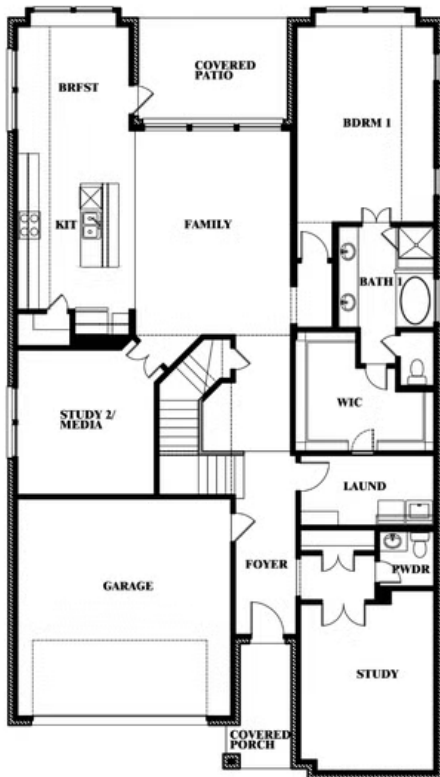

Rose II

HOMES FROM
\$539,990

CLASSIC SERIES

MAPLEWOOD

1940 SILVERLEAF DRIVE, GLENN HEIGHTS, TX 75154

3,557
SQUARE FEET

4
BEDROOMS

3.5
BATHROOMS

2.5
CAR GARAGE

ELEVATION A

ELEVATION AS

ELEVATION AS

ELEVATION B

ELEVATION B

ELEVATION C

ELEVATION C

ELEVATION D

ELEVATION D

Rose II

ROSE II FLOOR PLAN

MAPLEWOOD

1940 SILVERLEAF DRIVE, GLENN HEIGHTS, TX 75154

Rose II

This brochure is for general informational purposes and is to be used as a guide only. Changes may be made during the development process and floorplans, dimensions, fixtures, fittings, finishes and specifications are subject to change without notice. Window placement, balcony configuration, wardrobe sizes and living areas may vary slightly within each plan type. EQUAL HOUSING OPPORTUNITY

Rose II

MAPLEWOOD

1940 SILVERLEAF DRIVE, GLENN HEIGHTS, TX 75154

ROSE II FLOOR PLAN WITH OPTIONAL BED & BATH AT STUDY

Rose II Opt. Bed & Bath at Study

This brochure is for general informational purposes and is to be used as a guide only. Changes may be made during the development process and floorplans, dimensions, fixtures, fittings, finishes and specifications are subject to change without notice. Window placement, balcony configuration, wardrobe sizes and living areas may vary slightly within each plan type. EQUAL HOUSING OPPORTUNITY