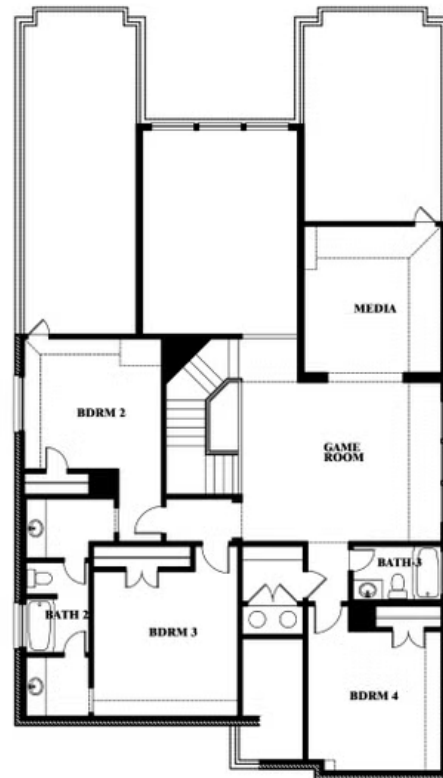

2.5
CAR GARAGE

ELEVATION A

ELEVATION AS

ELEVATION AS

ELEVATION B

ELEVATION B

ELEVATION C

ELEVATION C

ELEVATION D

ELEVATION D

Rose II

ROSE II FLOOR PLAN

MAPLEWOOD

1940 SILVERLEAF DRIVE, GLENN HEIGHTS, TX 75154

Rose II

This brochure is for general informational purposes and is to be used as a guide only. Changes may be made during the development process and floorplans, dimensions, fixtures, fittings, finishes and specifications are subject to change without notice. Window placement, balcony configuration, wardrobe sizes and living areas may vary slightly within each plan type. EQUAL HOUSING OPPORTUNITY

Rose II

MAPLEWOOD

1940 SILVERLEAF DRIVE, GLENN HEIGHTS, TX 75154

ROSE II FLOOR PLAN WITH OPTIONAL BED & BATH AT STUDY

Rose II Opt. Bed & Bath at Study

This brochure is for general informational purposes and is to be used as a guide only. Changes may be made during the development process and floorplans, dimensions, fixtures, fittings, finishes and specifications are subject to change without notice. Window placement, balcony configuration, wardrobe sizes and living areas may vary slightly within each plan type. EQUAL HOUSING OPPORTUNITY