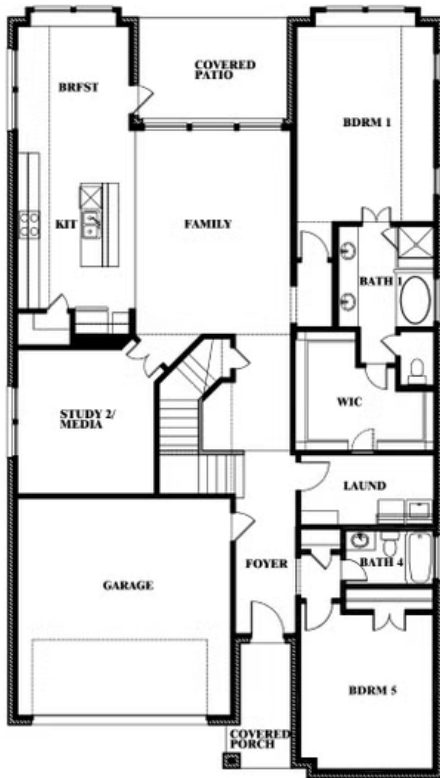

2.5
CAR GARAGE

ELEVATION A

ELEVATION AS

ELEVATION AS

ELEVATION B

ELEVATION B

ELEVATION C

ELEVATION C

ELEVATION D

ELEVATION D

Rose II

ROSE II FLOOR PLAN

MAPLEWOOD

1940 SILVERLEAF DRIVE, GLENN HEIGHTS, TX 75154

Rose II

This brochure is for general informational purposes and is to be used as a guide only. Changes may be made during the development process and floorplans, dimensions, fixtures, fittings, finishes and specifications are subject to change without notice. Window placement, balcony configuration, wardrobe sizes and living areas may vary slightly within each plan type. EQUAL HOUSING OPPORTUNITY

Rose II

MAPLEWOOD

1940 SILVERLEAF DRIVE, GLENN HEIGHTS, TX 75154

ROSE II FLOOR PLAN WITH OPTIONAL BED & BATH AT STUDY

Rose II Opt. Bed & Bath at Study

This brochure is for general informational purposes and is to be used as a guide only. Changes may be made during the development process and floorplans, dimensions, fixtures, fittings, finishes and specifications are subject to change without notice. Window placement, balcony configuration, wardrobe sizes and living areas may vary slightly within each plan type. EQUAL HOUSING OPPORTUNITY