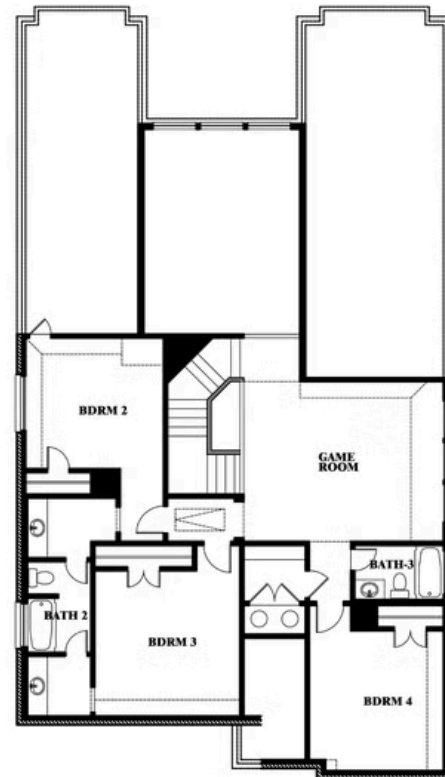

Rose

ROSE FLOOR PLAN

MAPLEWOOD

1940 SILVERLEAF DRIVE, GLENN HEIGHTS, TX 75154

Rose

This brochure is for general informational purposes and is to be used as a guide only. Changes may be made during the development process and floorplans, dimensions, fixtures, fittings, finishes and specifications are subject to change without notice. Window placement, balcony configuration, wardrobe sizes and living areas may vary slightly within each plan type. EQUAL HOUSING OPPORTUNITY