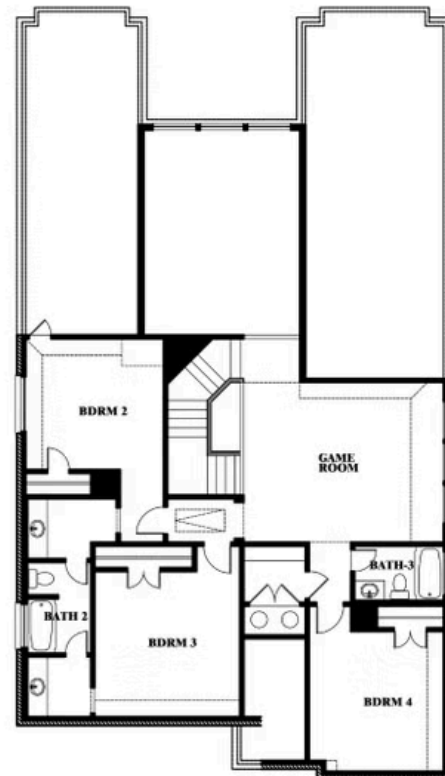

# Rose

ROSE FLOOR PLAN

# Rose

This brochure is for general informational purposes and is to be used as a guide only. Changes may be made during the development process and floorplans, dimensions, fixtures, fittings, finishes and specifications are subject to change without notice. Window placement, balcony configuration, wardrobe sizes and living areas may vary slightly within each plan type. EQUAL HOUSING OPPORTUNITY

## MAPLEWOOD

1940 SILVERLEAF DRIVE, GLENN HEIGHTS, TX 75154

**ROSE FLOOR PLAN WITH OPTIONAL BED & BATH AT STUDY**

Rose  
Opt. Bed & Bath at Study

This brochure is for general informational purposes and is to be used as a guide only. Changes may be made during the development process and floorplans, dimensions, fixtures, fittings, finishes and specifications are subject to change without notice. Window placement, balcony configuration, wardrobe sizes and living areas may vary slightly within each plan type. EQUAL HOUSING OPPORTUNITY