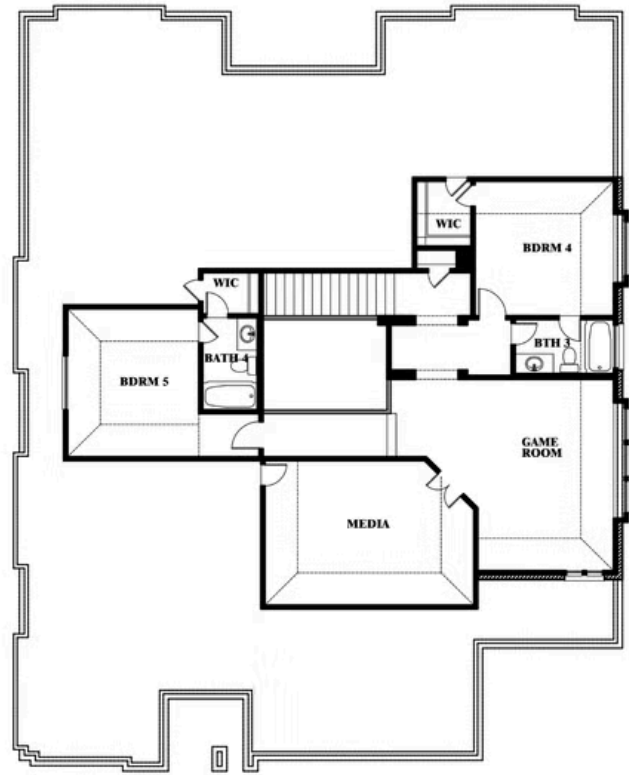

Primrose FE VI

MAPLEWOOD

1940 SILVERLEAF DRIVE, GLENN HEIGHTS, TX 75154

Primrose FE VI

This brochure is for general informational purposes and is to be used as a guide only. Changes may be made during the development process and floorplans, dimensions, fixtures, fittings, finishes and specifications are subject to change without notice. Window placement, balcony configuration, wardrobe sizes and living areas may vary slightly within each plan type. EQUAL HOUSING OPPORTUNITY

Document generated Mar 31, 2025. Prices, plans, square footage, features and materials are subject to change at any time without notice and vary among communities. Listed prices are for informational purposes only, are not binding, and do not create any contractual obligation(s). The price of any home is dependent on numerous factors, all of which are unique to a specific home, and is not guaranteed until specified in a binding contract. Pricing of elevations and additional optional beds/baths vary per plan. Some plans require a premium homesite. Please ask the Community Manager for details. Renderings of homes are artist concepts and may not reflect exact colors and materials.