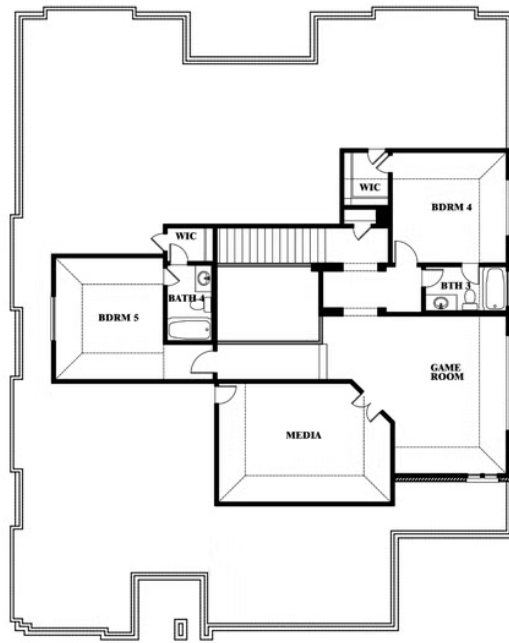

Primrose FE VI

MAPLEWOOD

1940 SILVERLEAF DRIVE, GLENN HEIGHTS, TX 75154

Primrose FE VI