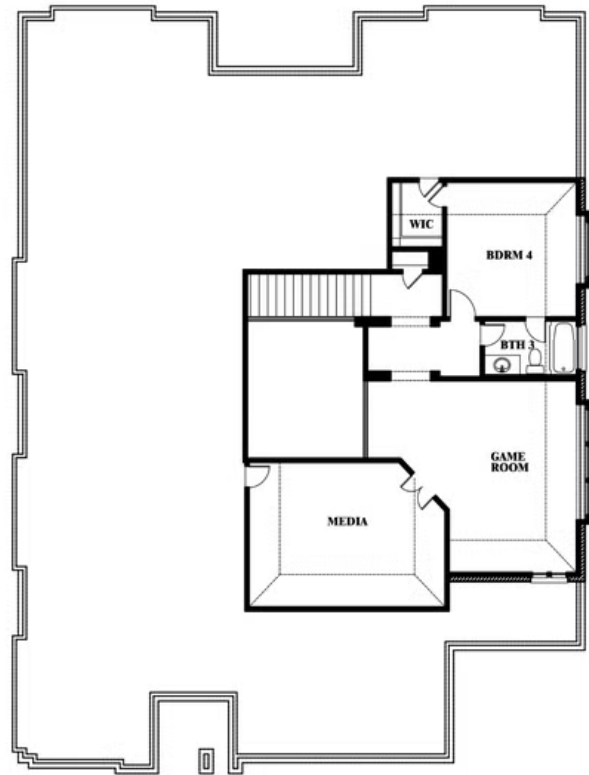

Primrose FE V

HOMES FROM
\$586,990

CLASSIC SERIES

MAPLEWOOD

1940 SILVERLEAF DRIVE, GLENN HEIGHTS, TX 75154

3,733
SQUARE FEET

4
BEDROOMS

3.5
BATHROOMS

3
CAR GARAGE

ELEVATION A

ELEVATION B

ELEVATION B

ELEVATION C

ELEVATION C

Primrose FE V

MAPLEWOOD

1940 SILVERLEAF DRIVE, GLENN HEIGHTS, TX 75154

Primrose FE V

This brochure is for general informational purposes and is to be used as a guide only. Changes may be made during the development process and floorplans, dimensions, fixtures, fittings, finishes and specifications are subject to change without notice. Window placement, balcony configuration, wardrobe sizes and living areas may vary slightly within each plan type. EQUAL HOUSING OPPORTUNITY