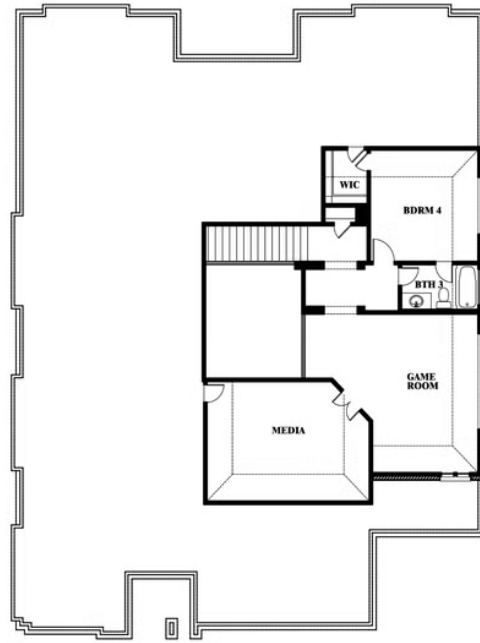

Primrose FE V

MAPLEWOOD

1940 SILVERLEAF DRIVE, GLENN HEIGHTS, TX 75154

Primrose FE V