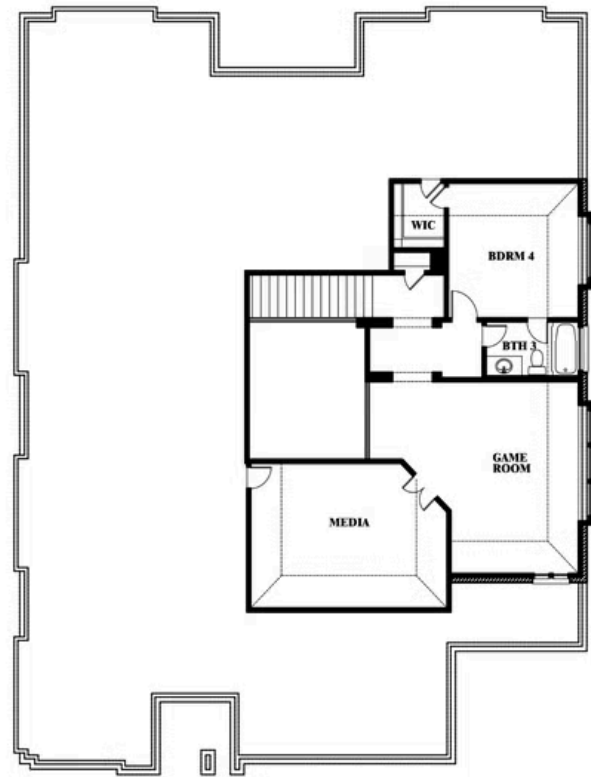

Primrose FE V

MAPLEWOOD

1940 SILVERLEAF DRIVE, GLENN HEIGHTS, TX 75154

Primrose FE V

This brochure is for general informational purposes and is to be used as a guide only. Changes may be made during the development process and floorplans, dimensions, fixtures, fittings, finishes and specifications are subject to change without notice. Window placement, balcony configuration, wardrobe sizes and living areas may vary slightly within each plan type. EQUAL HOUSING OPPORTUNITY