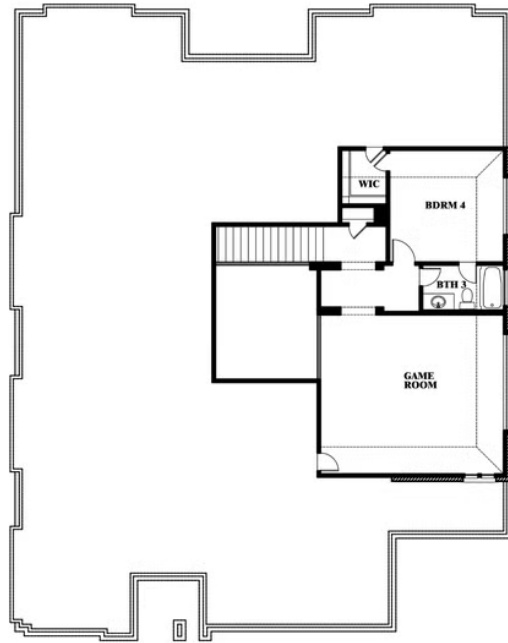

Primrose FE IV

MAPLEWOOD

1940 SILVERLEAF DRIVE, GLENN HEIGHTS, TX 75154

Primrose FE IV