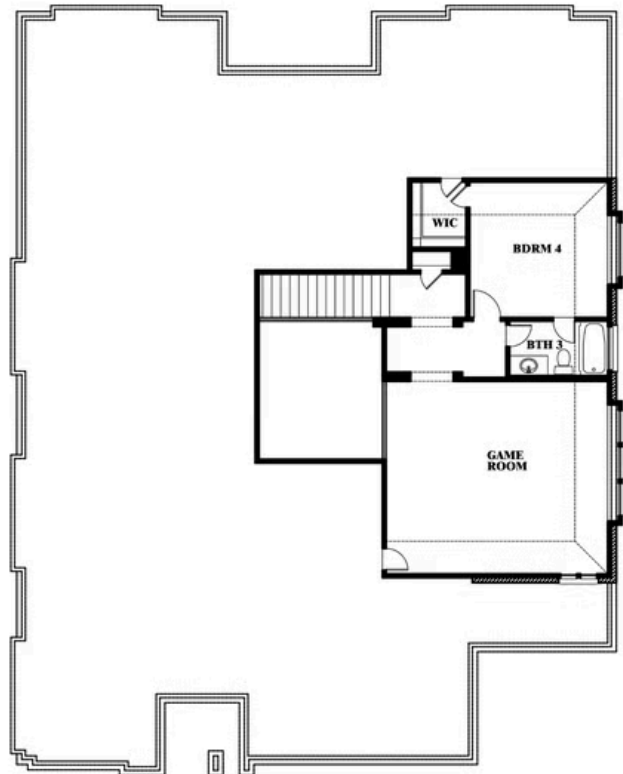

Primrose FE IV

MAPLEWOOD

1940 SILVERLEAF DRIVE, GLENN HEIGHTS, TX 75154

Primrose FE IV

This brochure is for general informational purposes and is to be used as a guide only. Changes may be made during the development process and floorplans, dimensions, fixtures, fittings, finishes and specifications are subject to change without notice. Window placement, balcony configuration, wardrobe sizes and living areas may vary slightly within each plan type. EQUAL HOUSING OPPORTUNITY