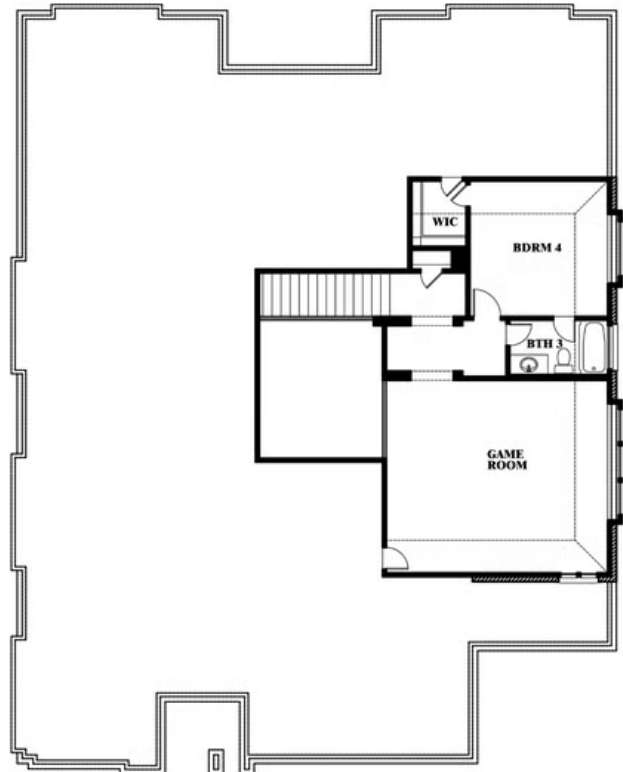

Primrose FE IV

HOMES FROM
\$576,990

CLASSIC SERIES

MAPLEWOOD

1940 SILVERLEAF DRIVE, GLENN HEIGHTS, TX 75154

3,543
SQUARE FEET

3
BEDROOMS

3.5
BATHROOMS

3
CAR GARAGE

ELEVATION A

ELEVATION B

ELEVATION C

Primrose FE IV

MAPLEWOOD

1940 SILVERLEAF DRIVE, GLENN HEIGHTS, TX 75154

Primrose FE IV

This brochure is for general informational purposes and is to be used as a guide only. Changes may be made during the development process and floorplans, dimensions, fixtures, fittings, finishes and specifications are subject to change without notice. Window placement, balcony configuration, wardrobe sizes and living areas may vary slightly within each plan type. EQUAL HOUSING OPPORTUNITY