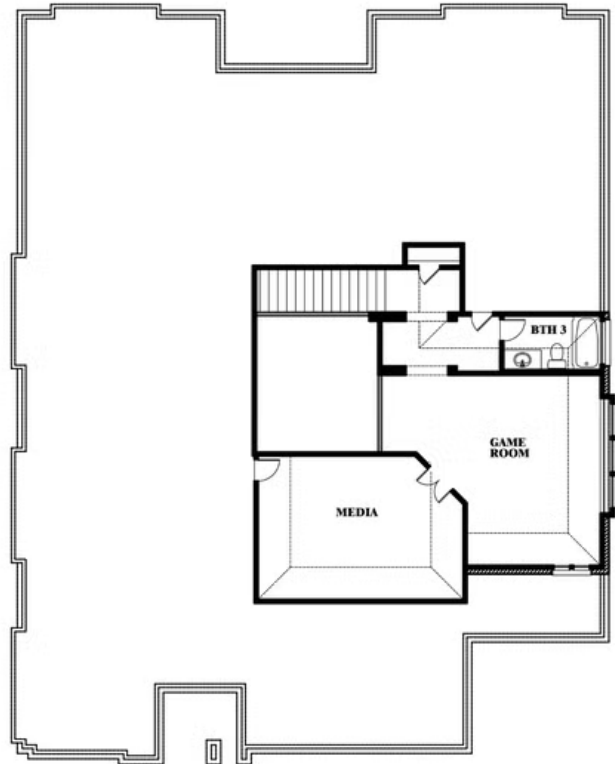

3
CAR GARAGE

ELEVATION A

ELEVATION B

ELEVATION B

ELEVATION C

ELEVATION C

Primrose FE III

MAPLEWOOD

1940 SILVERLEAF DRIVE, GLENN HEIGHTS, TX 75154

Primrose FE III

This brochure is for general informational purposes and is to be used as a guide only. Changes may be made during the development process and floorplans, dimensions, fixtures, fittings, finishes and specifications are subject to change without notice. Window placement, balcony configuration, wardrobe sizes and living areas may vary slightly within each plan type. EQUAL HOUSING OPPORTUNITY