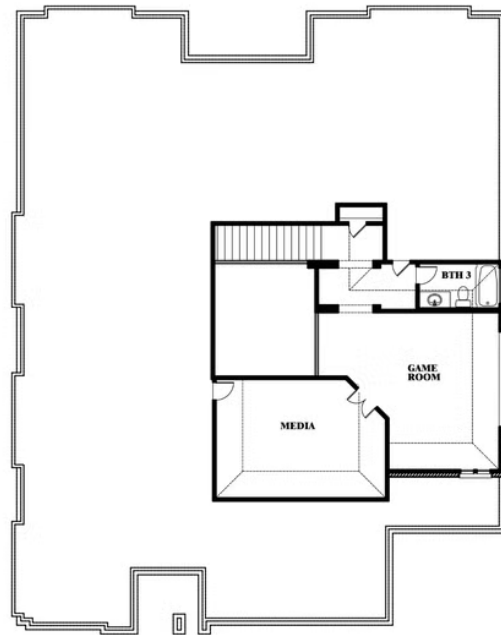

Primrose FE III

MAPLEWOOD

1940 SILVERLEAF DRIVE, GLENN HEIGHTS, TX 75154

Primrose FE III