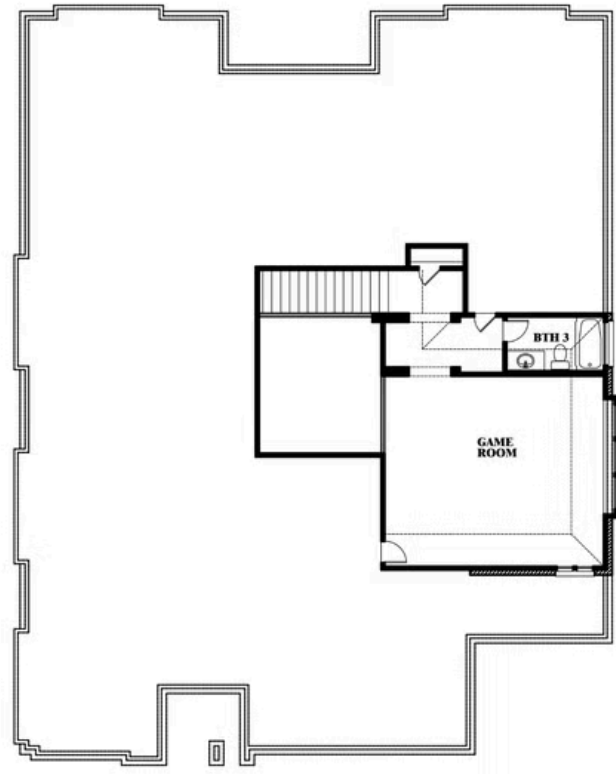

Primrose FE II

MAPLEWOOD

1940 SILVERLEAF DRIVE, GLENN HEIGHTS, TX 75154

Primrose FE II

This brochure is for general informational purposes and is to be used as a guide only. Changes may be made during the development process and floorplans, dimensions, fixtures, fittings, finishes and specifications are subject to change without notice. Window placement, balcony configuration, wardrobe sizes and living areas may vary slightly within each plan type. EQUAL HOUSING OPPORTUNITY