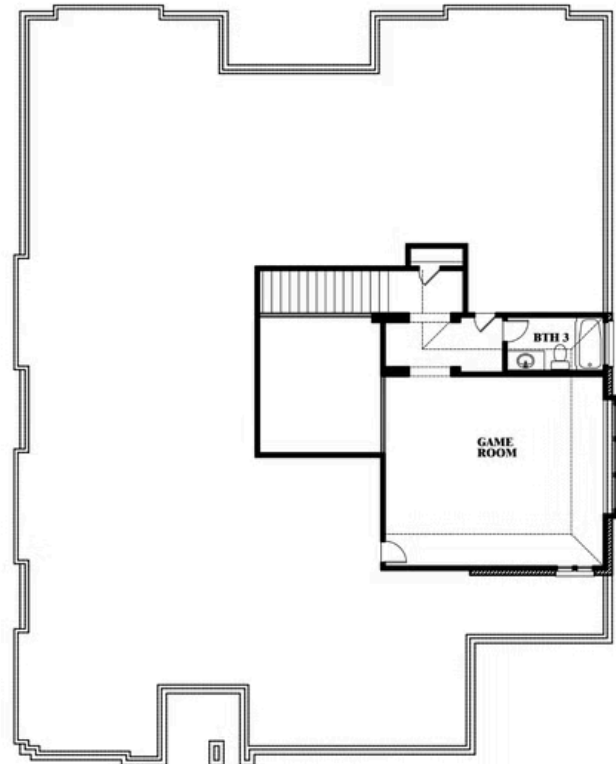

Primrose FE II

HOMES FROM
\$559,990

CLASSIC SERIES

MAPLEWOOD

1940 SILVERLEAF DRIVE, GLENN HEIGHTS, TX 75154

3,336
SQUARE FEET

3
BEDROOMS

3.5
BATHROOMS

3
CAR GARAGE

Primrose FE II

MAPLEWOOD

1940 SILVERLEAF DRIVE, GLENN HEIGHTS, TX 75154

Primrose FE II

This brochure is for general informational purposes and is to be used as a guide only. Changes may be made during the development process and floorplans, dimensions, fixtures, fittings, finishes and specifications are subject to change without notice. Window placement, balcony configuration, wardrobe sizes and living areas may vary slightly within each plan type. EQUAL HOUSING OPPORTUNITY