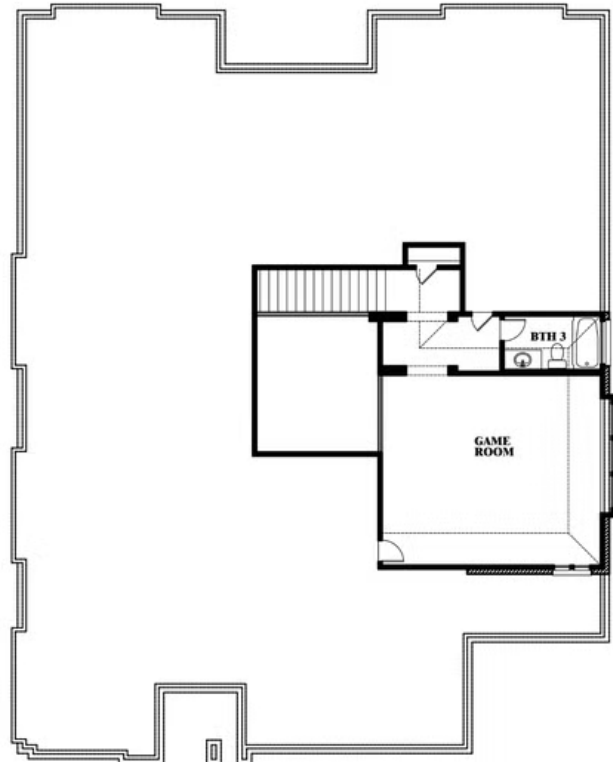

3
CAR GARAGE

ELEVATION A

ELEVATION B

ELEVATION C

Primrose FE II

MAPLEWOOD

1940 SILVERLEAF DRIVE, GLENN HEIGHTS, TX 75154

Primrose FE II

This brochure is for general informational purposes and is to be used as a guide only. Changes may be made during the development process and floorplans, dimensions, fixtures, fittings, finishes and specifications are subject to change without notice. Window placement, balcony configuration, wardrobe sizes and living areas may vary slightly within each plan type. EQUAL HOUSING OPPORTUNITY