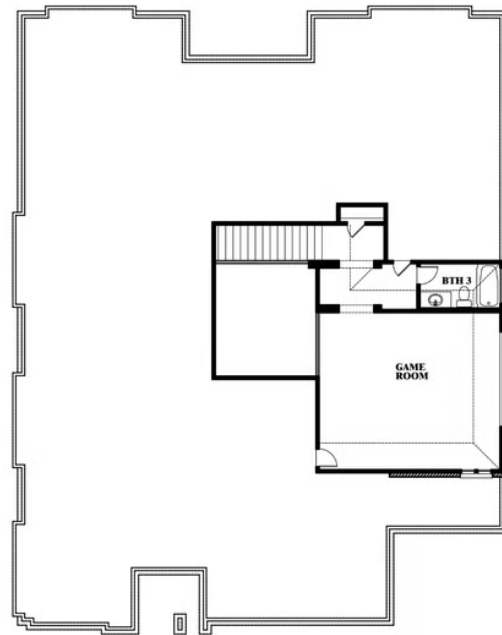

Primrose FE II

MAPLEWOOD

1940 SILVERLEAF DRIVE, GLENN HEIGHTS, TX 75154

Primrose FE II