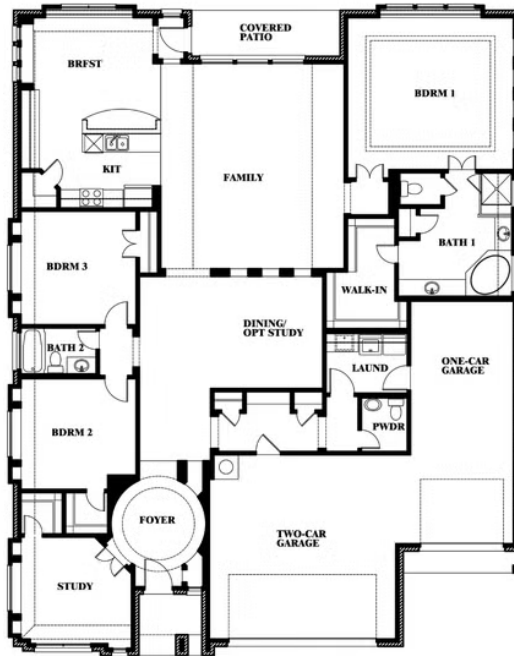

Primrose FE

MAPLEWOOD

1940 SILVERLEAF DRIVE, GLENN HEIGHTS, TX 75154

Primrose FE