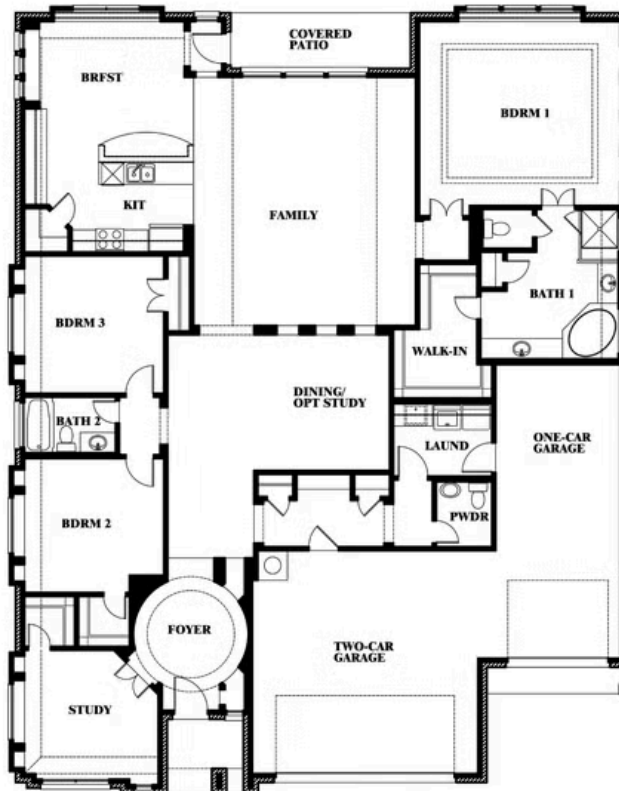

Primrose FE

MAPLEWOOD

1940 SILVERLEAF DRIVE, GLENN HEIGHTS, TX 75154

Primrose FE

This brochure is for general informational purposes and is to be used as a guide only. Changes may be made during the development process and floorplans, dimensions, fixtures, fittings, finishes and specifications are subject to change without notice. Window placement, balcony configuration, wardrobe sizes and living areas may vary slightly within each plan type. EQUAL HOUSING OPPORTUNITY