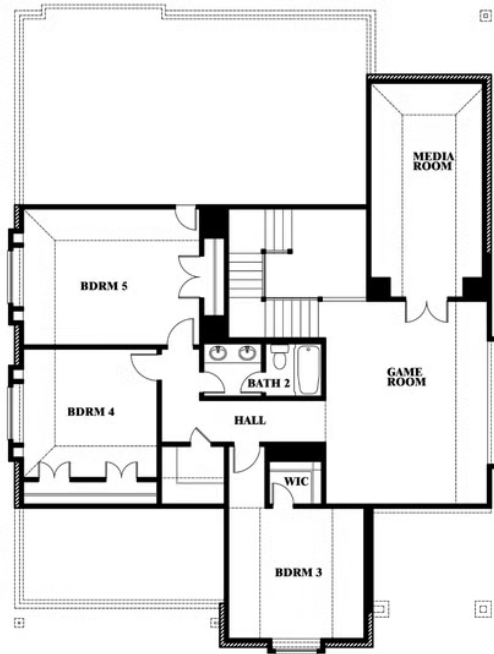

Magnolia II

MAPLEWOOD

1940 SILVERLEAF DRIVE, GLENN HEIGHTS, TX 75154

MAGNOLIA II FLOOR PLAN

Magnolia II