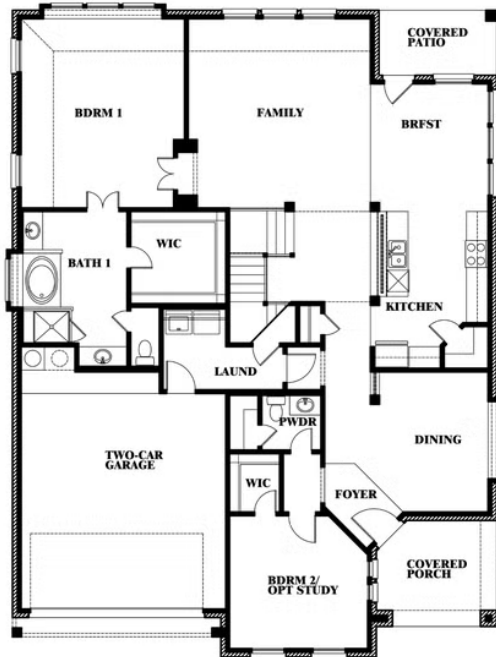

Magnolia II

MAPLEWOOD

1940 SILVERLEAF DRIVE, GLENN HEIGHTS, TX 75154

MAGNOLIA II FLOOR PLAN

Magnolia II