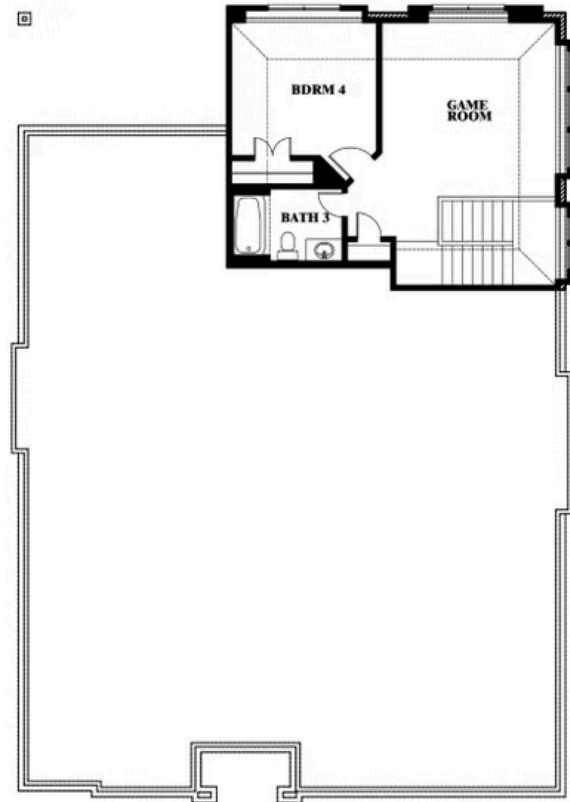

1940 SILVERLEAF DRIVE, GLENN HEIGHTS, TX 75154

Hawthorne II

This brochure is for general informational purposes and is to be used as a guide only. Changes may be made during the development process and floorplans, dimensions, fixtures, fittings, finishes and specifications are subject to change without notice. Window placement, balcony configuration, wardrobe sizes and living areas may vary slightly within each plan type. EQUAL HOUSING OPPORTUNITY

Hawthorne II

MAPLEWOOD

1940 SILVERLEAF DRIVE, GLENN HEIGHTS, TX 75154

Hawthorne II Opt. Deluxe Kitchen

This brochure is for general informational purposes and is to be used as a guide only. Changes may be made during the development process and floorplans, dimensions, fixtures, fittings, finishes and specifications are subject to change without notice. Window placement, balcony configuration, wardrobe sizes and living areas may vary slightly within each plan type. EQUAL HOUSING OPPORTUNITY