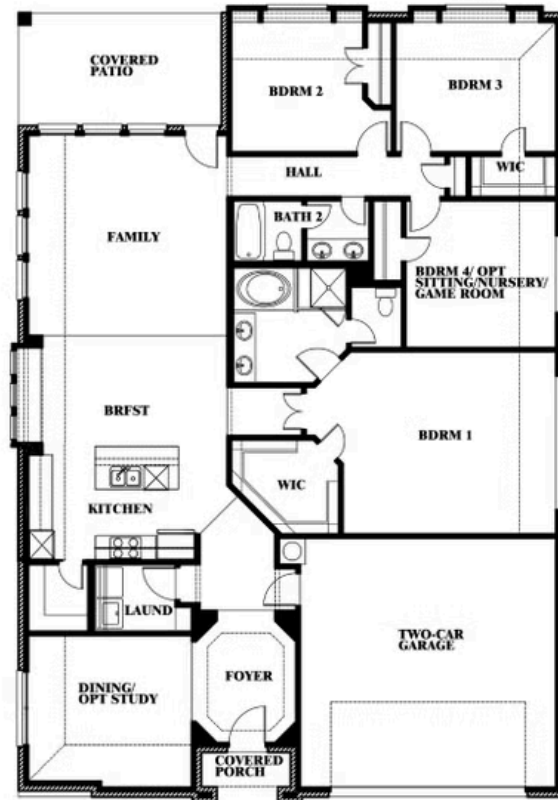

2.5
CAR GARAGE

ELEVATION A

ELEVATION B

ELEVATION B

ELEVATION C

ELEVATION C

Hawthorne

MAPLEWOOD

1940 SILVERLEAF DRIVE, GLENN HEIGHTS, TX 75154

Hawthorne

This brochure is for general informational purposes and is to be used as a guide only. Changes may be made during the development process and floorplans, dimensions, fixtures, fittings, finishes and specifications are subject to change without notice. Window placement, balcony configuration, wardrobe sizes and living areas may vary slightly within each plan type. EQUAL HOUSING OPPORTUNITY

Hawthorne

MAPLEWOOD

1940 SILVERLEAF DRIVE, GLENN HEIGHTS, TX 75154

Hawthorne Opt. Deluxe Kitchen

This brochure is for general informational purposes and is to be used as a guide only. Changes may be made during the development process and floorplans, dimensions, fixtures, fittings, finishes and specifications are subject to change without notice. Window placement, balcony configuration, wardrobe sizes and living areas may vary slightly within each plan type. EQUAL HOUSING OPPORTUNITY