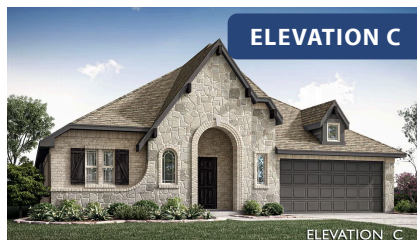

# Hawthorne

HOMES FROM  
**\$445,990**

CLASSIC SERIES

## MAPLEWOOD

1940 SILVERLEAF DRIVE, GLENN HEIGHTS, TX 75154

**2,235**  
SQUARE FEET

**4**  
BEDROOMS

**2.0**  
BATHROOMS

**2.5**  
CAR GARAGE

**ELEVATION A**

**ELEVATION B**

ELEVATION B

**ELEVATION C**

ELEVATION C