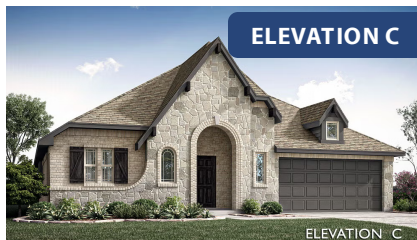

Hawthorne

HOMES FROM
\$435,990

CLASSIC SERIES

MAPLEWOOD

1940 SILVERLEAF DRIVE, GLENN HEIGHTS, TX 75154

2,235
SQUARE FEET

4
BEDROOMS

2.0
BATHROOMS

2.5
CAR GARAGE

ELEVATION A

ELEVATION B

ELEVATION B

ELEVATION C

ELEVATION C

Hawthorne

MAPLEWOOD

1940 SILVERLEAF DRIVE, GLENN HEIGHTS, TX 75154

Hawthorne

This brochure is for general informational purposes and is to be used as a guide only. Changes may be made during the development process and floorplans, dimensions, fixtures, fittings, finishes and specifications are subject to change without notice. Window placement, balcony configuration, wardrobe sizes and living areas may vary slightly within each plan type. EQUAL HOUSING OPPORTUNITY