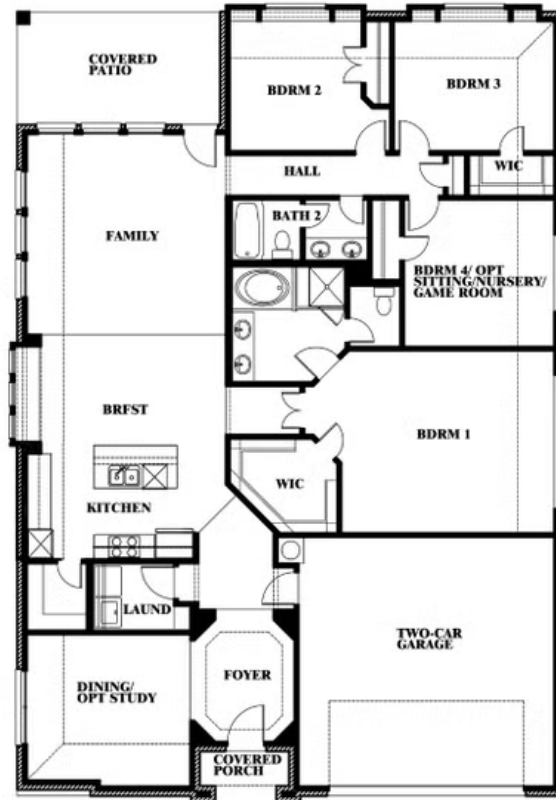

2.0
BATHROOMS

2.5
CAR GARAGE

ELEVATION A

ELEVATION B

ELEVATION B

ELEVATION C

ELEVATION C

Hawthorne

MAPLEWOOD

1940 SILVERLEAF DRIVE, GLENN HEIGHTS, TX 75154

Hawthorne

This brochure is for general informational purposes and is to be used as a guide only. Changes may be made during the development process and floorplans, dimensions, fixtures, fittings, finishes and specifications are subject to change without notice. Window placement, balcony configuration, wardrobe sizes and living areas may vary slightly within each plan type. EQUAL HOUSING OPPORTUNITY

Hawthorne

MAPLEWOOD

1940 SILVERLEAF DRIVE, GLENN HEIGHTS, TX 75154

Hawthorne Opt. Deluxe Kitchen

This brochure is for general informational purposes and is to be used as a guide only. Changes may be made during the development process and floorplans, dimensions, fixtures, fittings, finishes and specifications are subject to change without notice. Window placement, balcony configuration, wardrobe sizes and living areas may vary slightly within each plan type. EQUAL HOUSING OPPORTUNITY