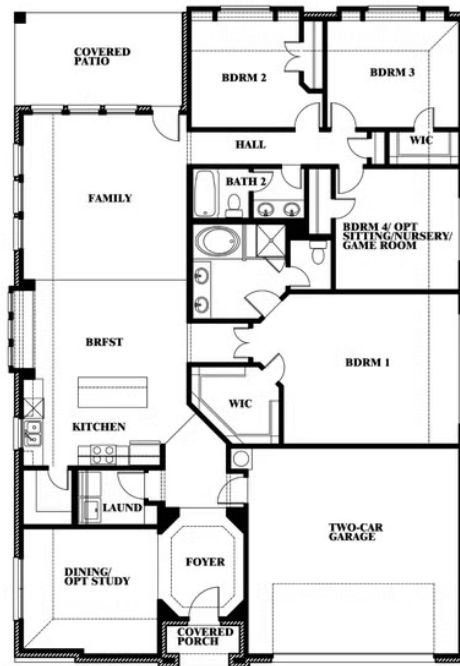

Hawthorne

MAPLEWOOD

1940 SILVERLEAF DRIVE, GLENN HEIGHTS, TX 75154

Hawthorne