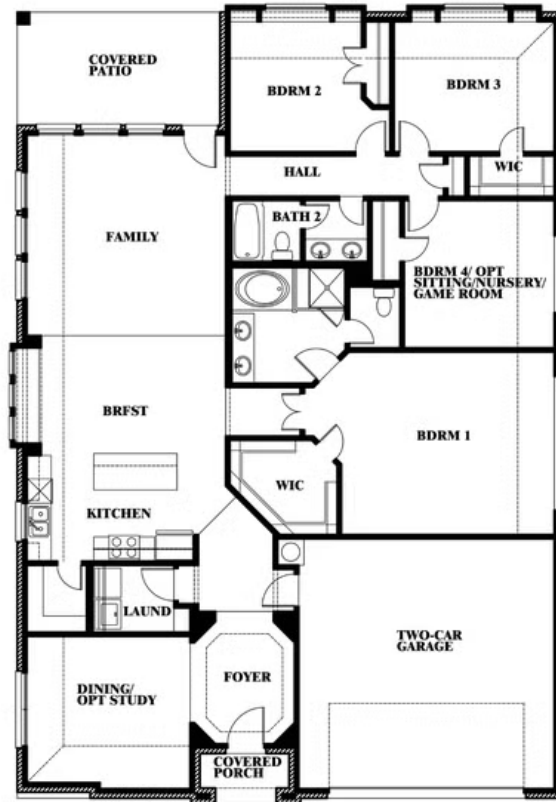

2.0
BATHROOMS

2.5
CAR GARAGE

ELEVATION A

ELEVATION B

ELEVATION B

ELEVATION C

ELEVATION C

Hawthorne

MAPLEWOOD

1940 SILVERLEAF DRIVE, GLENN HEIGHTS, TX 75154

Hawthorne

This brochure is for general informational purposes and is to be used as a guide only. Changes may be made during the development process and floorplans, dimensions, fixtures, fittings, finishes and specifications are subject to change without notice. Window placement, balcony configuration, wardrobe sizes and living areas may vary slightly within each plan type. EQUAL HOUSING OPPORTUNITY

Hawthorne

MAPLEWOOD

1940 SILVERLEAF DRIVE, GLENN HEIGHTS, TX 75154

Hawthorne Opt. Deluxe Kitchen

This brochure is for general informational purposes and is to be used as a guide only. Changes may be made during the development process and floorplans, dimensions, fixtures, fittings, finishes and specifications are subject to change without notice. Window placement, balcony configuration, wardrobe sizes and living areas may vary slightly within each plan type. EQUAL HOUSING OPPORTUNITY