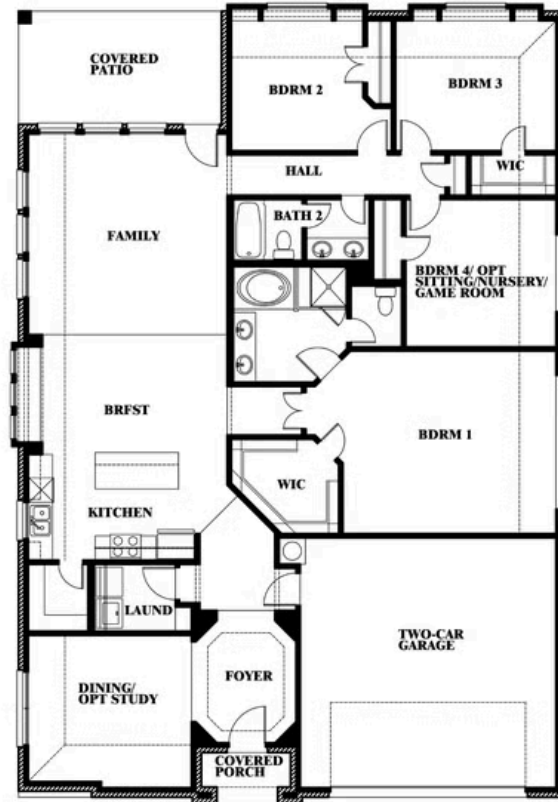

Hawthorne

MAPLEWOOD

1940 SILVERLEAF DRIVE, GLENN HEIGHTS, TX 75154

Hawthorne

This brochure is for general informational purposes and is to be used as a guide only. Changes may be made during the development process and floorplans, dimensions, fixtures, fittings, finishes and specifications are subject to change without notice. Window placement, balcony configuration, wardrobe sizes and living areas may vary slightly within each plan type. EQUAL HOUSING OPPORTUNITY

Document generated Dec 27, 2024. Prices, plans, square footage, features and materials are subject to change at any time without notice and vary among communities. Listed prices are for informational purposes only, are not binding, and do not create any contractual obligation(s). The price of any home is dependent on numerous factors, all of which are unique to a specific home, and is not guaranteed until specified in a binding contract. Pricing of elevations and additional optional beds/baths vary per plan. Some plans require a premium homesite. Please ask the Community Manager for details. Renderings of homes are artist concepts and may not reflect exact colors and materials.