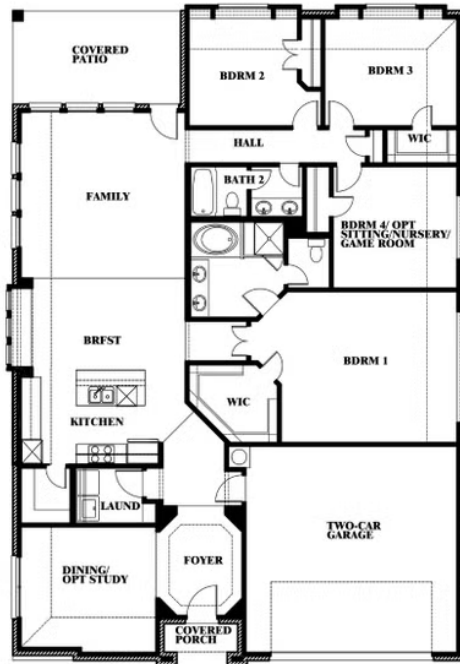

Hawthorne

MAPLEWOOD

1940 SILVERLEAF DRIVE, GLENN HEIGHTS, TX 75154

Hawthorne Opt. Deluxe Kitchen