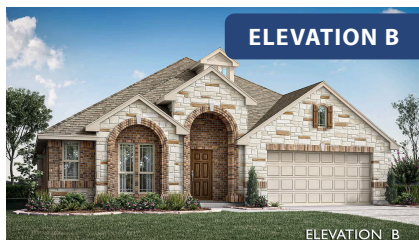

# Hawthorne

HOMES FROM  
**\$445,990**

CLASSIC SERIES

## MAPLEWOOD

1940 SILVERLEAF DRIVE, GLENN HEIGHTS, TX 75154

**2,235**  
SQUARE FEET

**4**  
BEDROOMS

**2.0**  
BATHROOMS

**2.5**  
CAR GARAGE

**ELEVATION A**

**ELEVATION B**

ELEVATION B

**ELEVATION C**

ELEVATION C