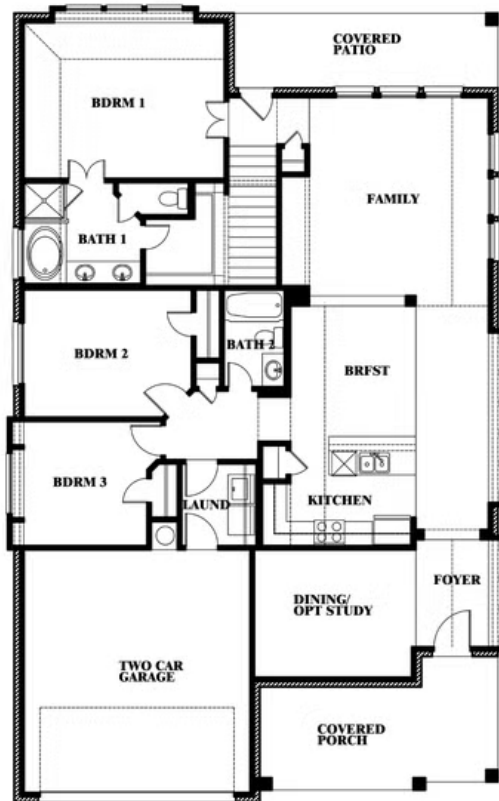

Dogwood III

MAPLEWOOD

1940 SILVERLEAF DRIVE, GLENN HEIGHTS, TX 75154

Dogwood III

This brochure is for general informational purposes and is to be used as a guide only. Changes may be made during the development process and floorplans, dimensions, fixtures, fittings, finishes and specifications are subject to change without notice. Window placement, balcony configuration, wardrobe sizes and living areas may vary slightly within each plan type. EQUAL HOUSING OPPORTUNITY