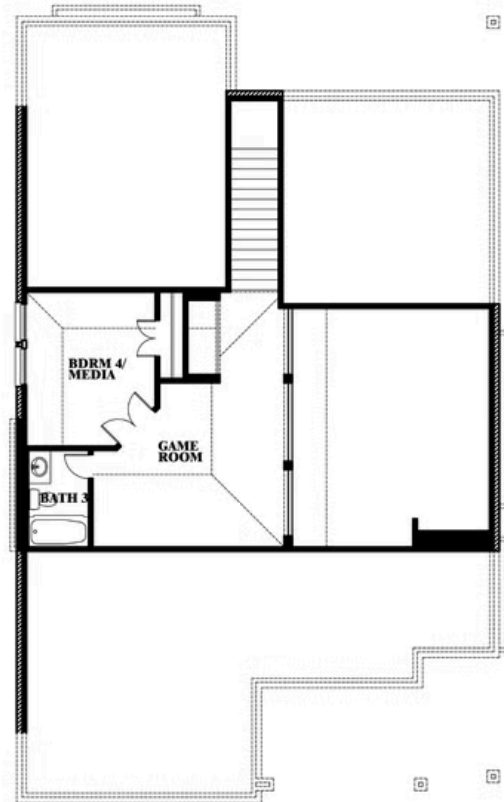

2.5
CAR GARAGE

ELEVATION C

ELEVATION A

ELEVATION A

ELEVATION ES

ELEVATION ES

ELEVATION FS

ELEVATION FS

ELEVATION G

ELEVATION G

ELEVATION GS

ELEVATION GS

Dogwood III

MAPLEWOOD

1940 SILVERLEAF DRIVE, GLENN HEIGHTS, TX 75154

Dogwood III

This brochure is for general informational purposes and is to be used as a guide only. Changes may be made during the development process and floorplans, dimensions, fixtures, fittings, finishes and specifications are subject to change without notice. Window placement, balcony configuration, wardrobe sizes and living areas may vary slightly within each plan type. EQUAL HOUSING OPPORTUNITY