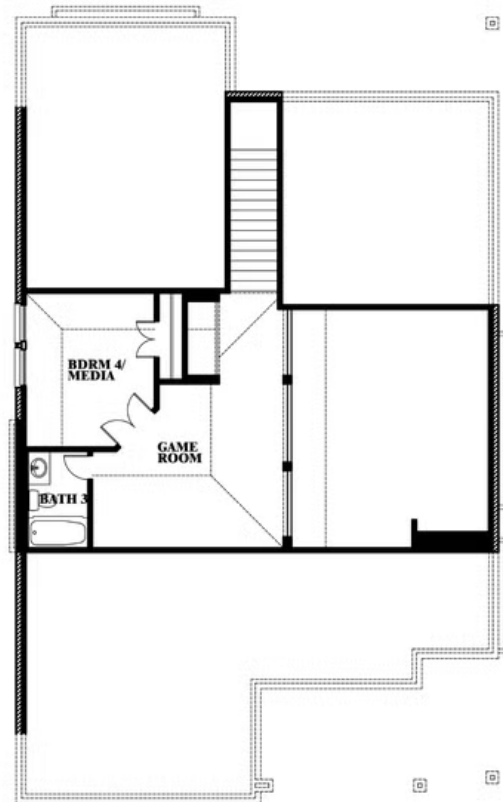

Dogwood III

MAPLEWOOD

1940 SILVERLEAF DRIVE, GLENN HEIGHTS, TX 75154

Dogwood III

This brochure is for general informational purposes and is to be used as a guide only. Changes may be made during the development process and floorplans, dimensions, fixtures, fittings, finishes and specifications are subject to change without notice. Window placement, balcony configuration, wardrobe sizes and living areas may vary slightly within each plan type. EQUAL HOUSING OPPORTUNITY