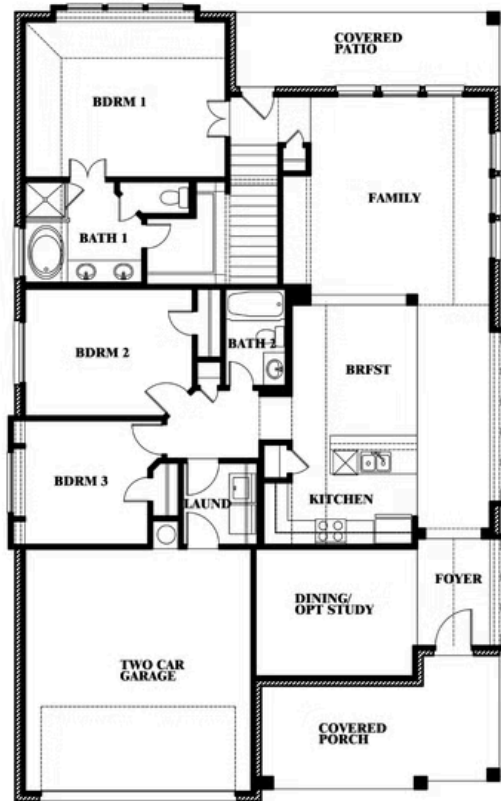

2.5
CAR GARAGE

ELEVATION C

ELEVATION A

ELEVATION A

ELEVATION ES

ELEVATION ES

ELEVATION FS

ELEVATION FS

ELEVATION G

ELEVATION G

ELEVATION GS

ELEVATION GS

Dogwood III

MAPLEWOOD

1940 SILVERLEAF DRIVE, GLENN HEIGHTS, TX 75154

Dogwood III

This brochure is for general informational purposes and is to be used as a guide only. Changes may be made during the development process and floorplans, dimensions, fixtures, fittings, finishes and specifications are subject to change without notice. Window placement, balcony configuration, wardrobe sizes and living areas may vary slightly within each plan type. EQUAL HOUSING OPPORTUNITY