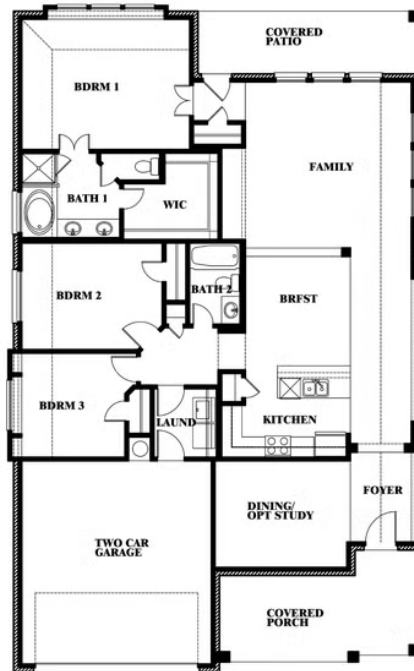

Dogwood

MAPLEWOOD

1940 SILVERLEAF DRIVE, GLENN HEIGHTS, TX 75154

Dogwood