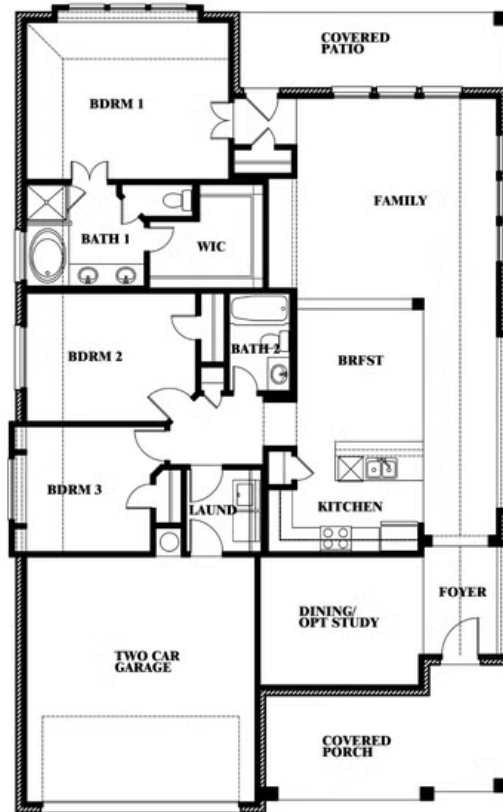

Dogwood

MAPLEWOOD

1940 SILVERLEAF DRIVE, GLENN HEIGHTS, TX 75154

Dogwood

This brochure is for general informational purposes and is to be used as a guide only. Changes may be made during the development process and floorplans, dimensions, fixtures, fittings, finishes and specifications are subject to change without notice. Window placement, balcony configuration, wardrobe sizes and living areas may vary slightly within each plan type. EQUAL HOUSING OPPORTUNITY