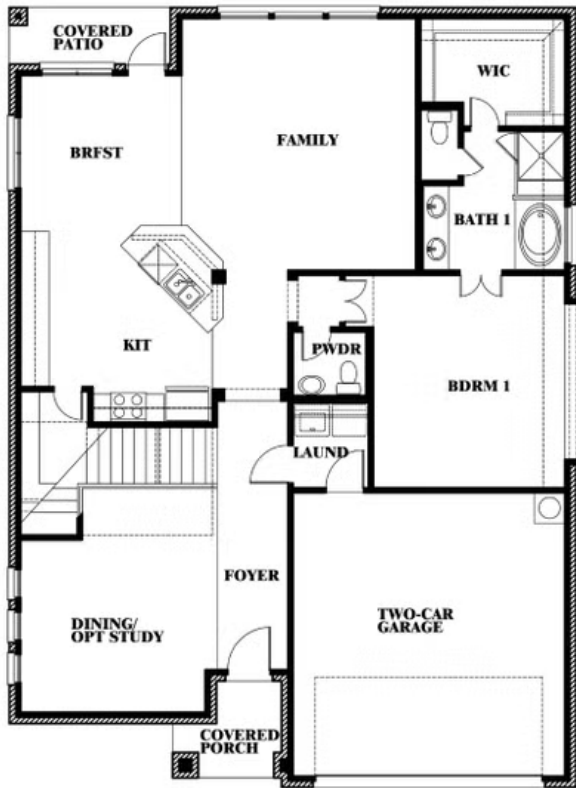

Dewberry III

MAPLEWOOD

1940 SILVERLEAF DRIVE, GLENN HEIGHTS, TX 75154

DEWBERRY III FLOOR PLAN

Dewberry III

This brochure is for general informational purposes and is to be used as a guide only. Changes may be made during the development process and floor plans, dimensions, fixtures, fittings, finishes and specifications are subject to change without notice. Window placement, balcony configuration, wardrobe sizes and living areas may vary slightly within each plan type. EQUAL HOUSING OPPORTUNITY.