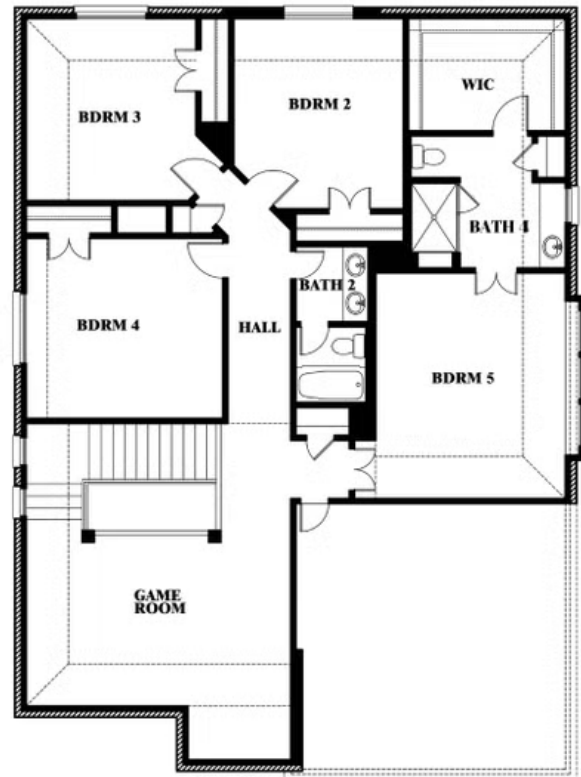

# Dewberry III

## MAPLEWOOD

1940 SILVERLEAF DRIVE, GLENN HEIGHTS, TX 75154

**DEWBERRY III FLOOR PLAN**

## Dewberry III

This brochure is for general informational purposes and is to be used as a guide only. Changes may be made during the development process and floor plans, dimensions, fixtures, fittings, finishes and specifications are subject to change without notice. Window placement, balcony configuration, wardrobe sizes and living areas may vary slightly within each plan type. EQUAL HOUSING OPPORTUNITY.