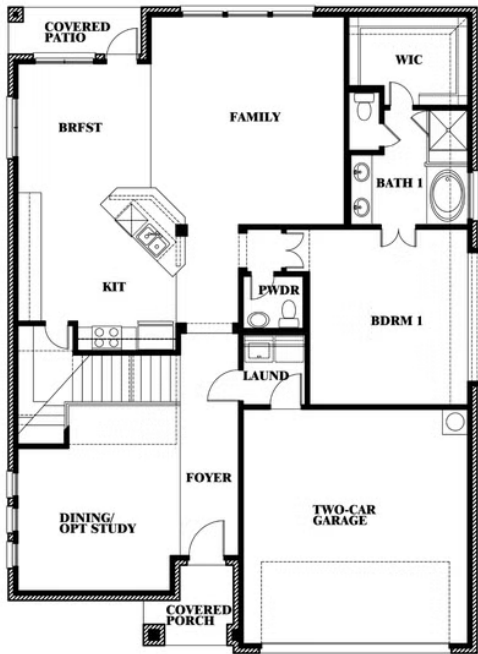

Dewberry II

MAPLEWOOD

1940 SILVERLEAF DRIVE, GLENN HEIGHTS, TX 75154

Dewberry II