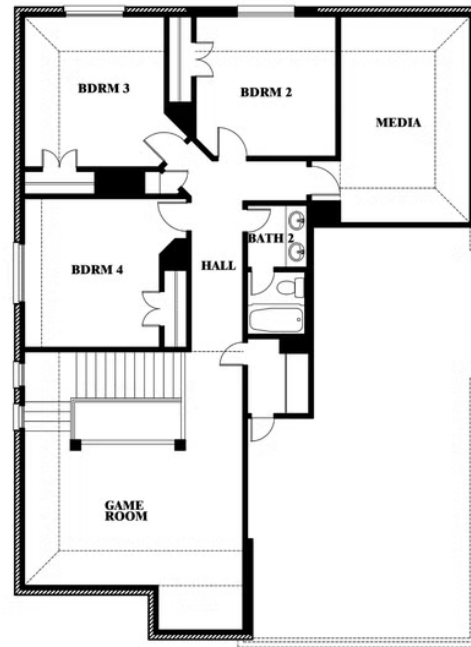

Dewberry II

MAPLEWOOD

1940 SILVERLEAF DRIVE, GLENN HEIGHTS, TX 75154

Dewberry II