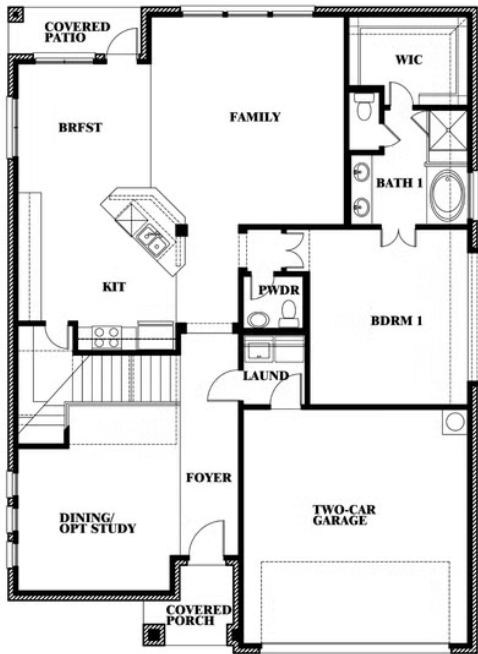

Dewberry

MAPLEWOOD

1940 SILVERLEAF DRIVE, GLENN HEIGHTS, TX 75154

Dewberry