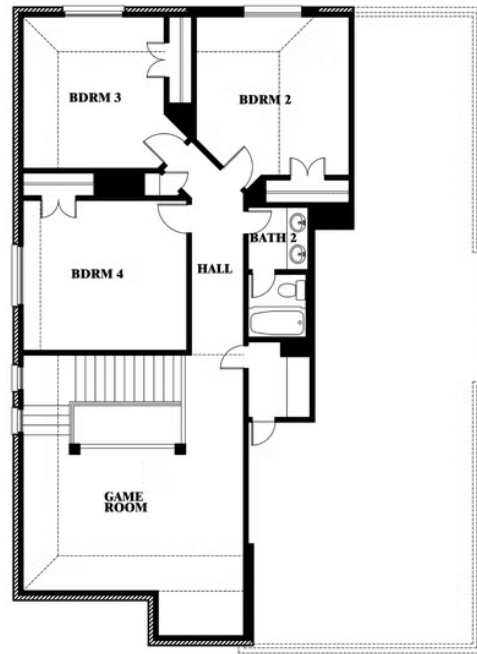

Dewberry

MAPLEWOOD

1940 SILVERLEAF DRIVE, GLENN HEIGHTS, TX 75154

Dewberry