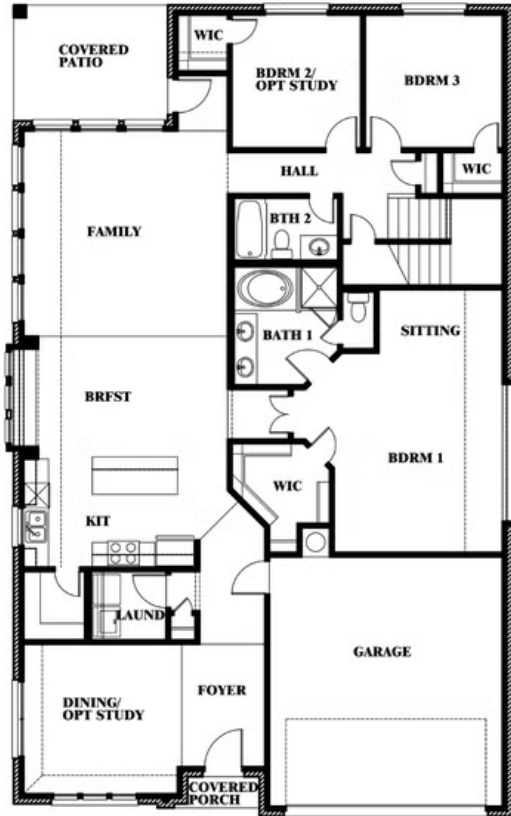

2
CAR GARAGE

Cypress II

MAPLEWOOD

1940 SILVERLEAF DRIVE, GLENN HEIGHTS, TX 75154

Cypress II

This brochure is for general informational purposes and is to be used as a guide only. Changes may be made during the development process and floorplans, dimensions, fixtures, fittings, finishes and specifications are subject to change without notice. Window placement, balcony configuration, wardrobe sizes and living areas may vary slightly within each plan type. EQUAL HOUSING OPPORTUNITY