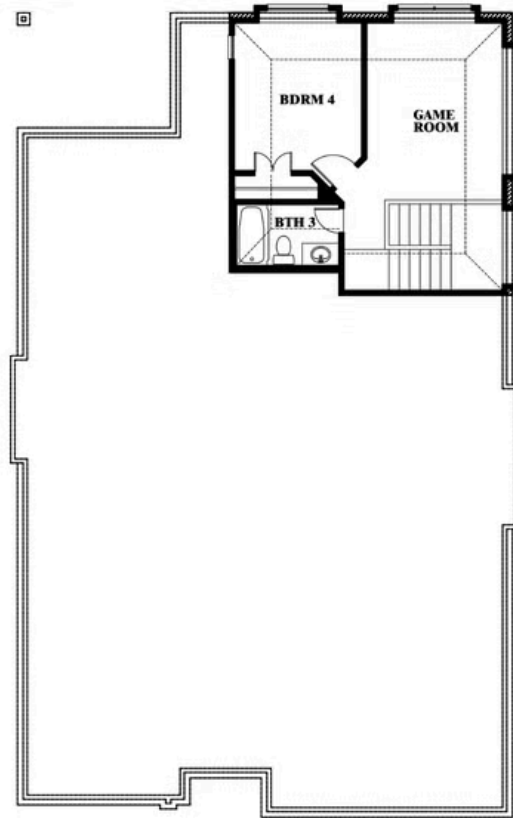

ELEVATION E

ELEVATION E

Cypress II

MAPLEWOOD

1940 SILVERLEAF DRIVE, GLENN HEIGHTS, TX 75154

Cypress II

This brochure is for general informational purposes and is to be used as a guide only. Changes may be made during the development process and floorplans, dimensions, fixtures, fittings, finishes and specifications are subject to change without notice. Window placement, balcony configuration, wardrobe sizes and living areas may vary slightly within each plan type. EQUAL HOUSING OPPORTUNITY