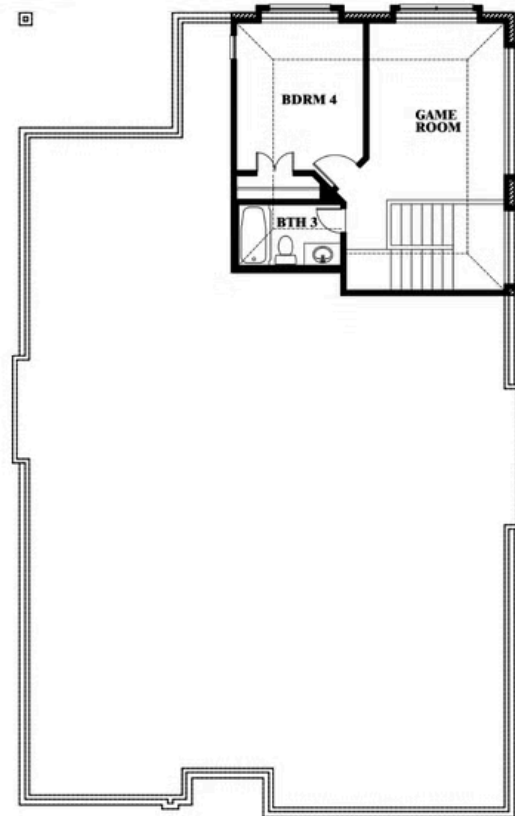

Cypress II

MAPLEWOOD

1940 SILVERLEAF DRIVE, GLENN HEIGHTS, TX 75154

Cypress II

This brochure is for general informational purposes and is to be used as a guide only. Changes may be made during the development process and floorplans, dimensions, fixtures, fittings, finishes and specifications are subject to change without notice. Window placement, balcony configuration, wardrobe sizes and living areas may vary slightly within each plan type. EQUAL HOUSING OPPORTUNITY