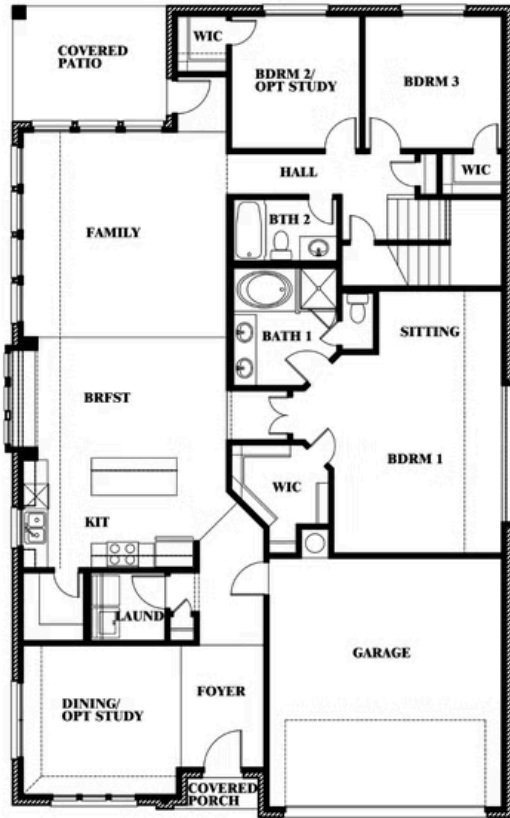

2
CAR GARAGE

ELEVATION F

ELEVATION B

ELEVATION B

ELEVATION C

ELEVATION C

ELEVATION D

ELEVATION D

ELEVATION E

ELEVATION E

Cypress II

MAPLEWOOD

1940 SILVERLEAF DRIVE, GLENN HEIGHTS, TX 75154

Cypress II

This brochure is for general informational purposes and is to be used as a guide only. Changes may be made during the development process and floorplans, dimensions, fixtures, fittings, finishes and specifications are subject to change without notice. Window placement, balcony configuration, wardrobe sizes and living areas may vary slightly within each plan type. EQUAL HOUSING OPPORTUNITY