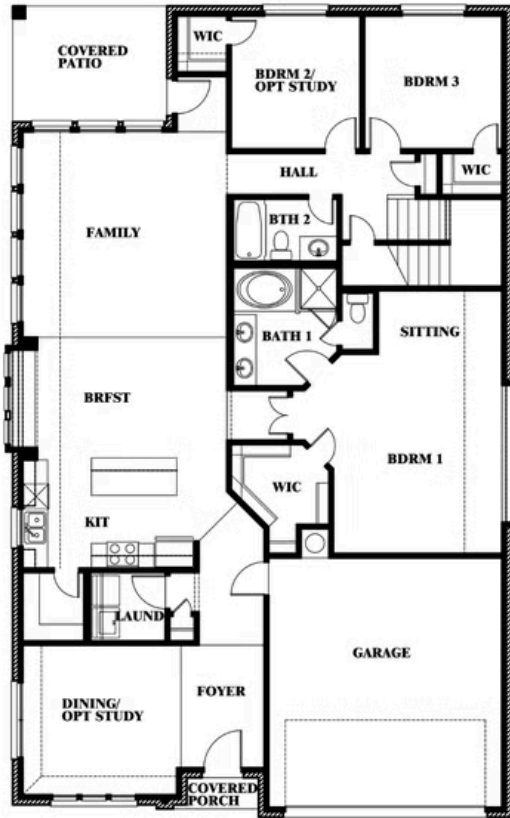

2.5
CAR GARAGE

ELEVATION F

ELEVATION B

ELEVATION B

ELEVATION C

ELEVATION C

ELEVATION D

ELEVATION D

ELEVATION E

ELEVATION E

Cypress II

MAPLEWOOD

1940 SILVERLEAF DRIVE, GLENN HEIGHTS, TX 75154

Cypress II

This brochure is for general informational purposes and is to be used as a guide only. Changes may be made during the development process and floorplans, dimensions, fixtures, fittings, finishes and specifications are subject to change without notice. Window placement, balcony configuration, wardrobe sizes and living areas may vary slightly within each plan type. EQUAL HOUSING OPPORTUNITY