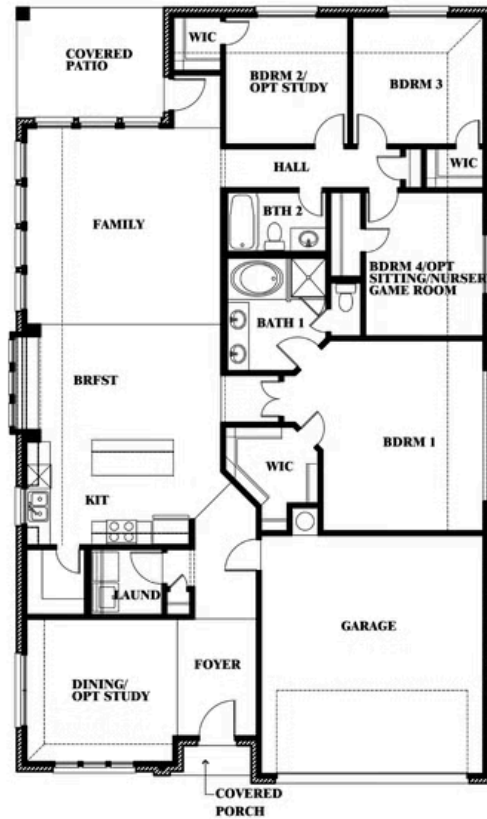

2.5
CAR GARAGE

ELEVATION E

ELEVATION B

ELEVATION B

ELEVATION BS

ELEVATION BS

ELEVATION C

ELEVATION C

ELEVATION CS

ELEVATION CS

ELEVATION D

ELEVATION D

ELEVATION F

ELEVATION F

ELEVATION FS

ELEVATION FS

Cypress

MAPLEWOOD

1940 SILVERLEAF DRIVE, GLENN HEIGHTS, TX 75154

Cypress

This brochure is for general informational purposes and is to be used as a guide only. Changes may be made during the development process and floorplans, dimensions, fixtures, fittings, finishes and specifications are subject to change without notice. Window placement, balcony configuration, wardrobe sizes and living areas may vary slightly within each plan type. EQUAL HOUSING OPPORTUNITY