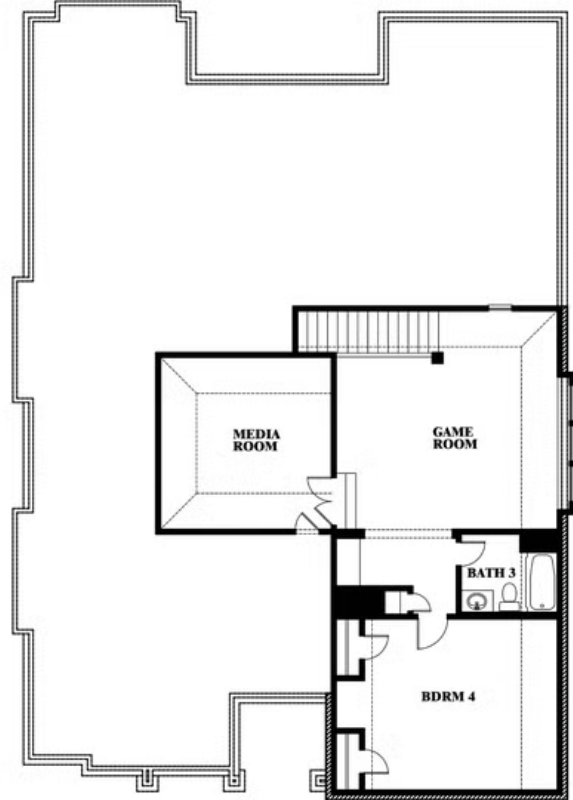

Carolina IV

HOMES FROM
\$509,990

CLASSIC SERIES

MAPLEWOOD

1940 SILVERLEAF DRIVE, GLENN HEIGHTS, TX 75154

3,280
SQUARE FEET

4
BEDROOMS

3.0
BATHROOMS

2.5
CAR GARAGE

Carolina IV

MAPLEWOOD

1940 SILVERLEAF DRIVE, GLENN HEIGHTS, TX 75154

Carolina IV

This brochure is for general informational purposes and is to be used as a guide only. Changes may be made during the development process and floorplans, dimensions, fixtures, fittings, finishes and specifications are subject to change without notice. Window placement, balcony configuration, wardrobe sizes and living areas may vary slightly within each plan type. EQUAL HOUSING OPPORTUNITY