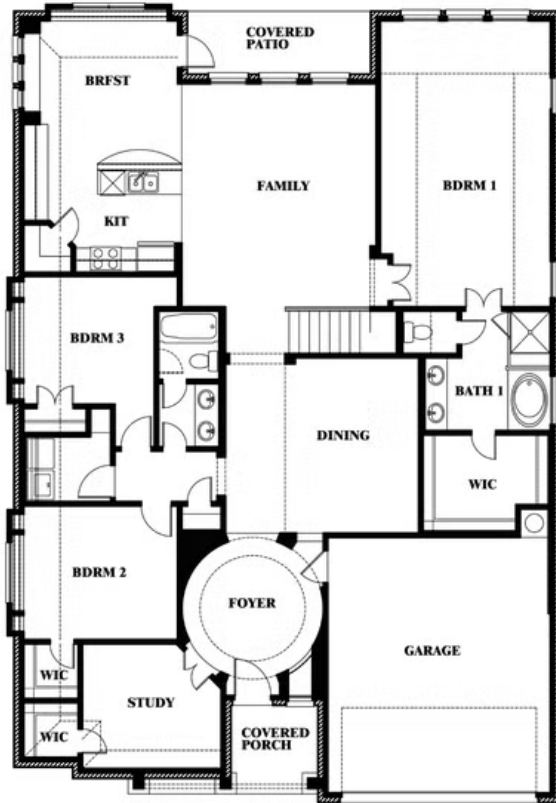

Carolina IV

HOMES FROM
\$509,990

CLASSIC SERIES

MAPLEWOOD

1940 SILVERLEAF DRIVE, GLENN HEIGHTS, TX 75154

3,280
SQUARE FEET

4
BEDROOMS

3.0
BATHROOMS

2.5
CAR GARAGE

Carolina IV

MAPLEWOOD

1940 SILVERLEAF DRIVE, GLENN HEIGHTS, TX 75154

Carolina IV

This brochure is for general informational purposes and is to be used as a guide only. Changes may be made during the development process and floorplans, dimensions, fixtures, fittings, finishes and specifications are subject to change without notice. Window placement, balcony configuration, wardrobe sizes and living areas may vary slightly within each plan type. EQUAL HOUSING OPPORTUNITY