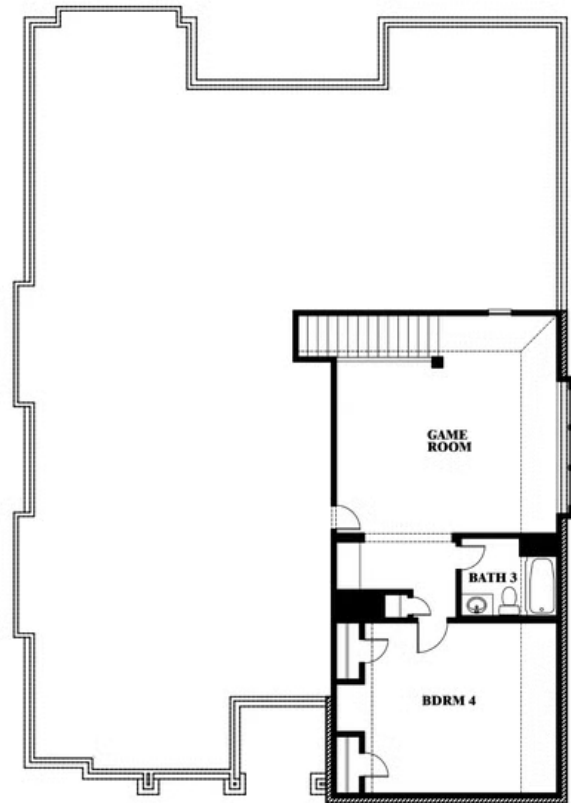

2.5
CAR GARAGE

ELEVATION AS

ELEVATION A

ELEVATION A

ELEVATION C

ELEVATION C

ELEVATION D

ELEVATION D

ELEVATION E

ELEVATION E

ELEVATION F

ELEVATION F

Carolina III

MAPLEWOOD

1940 SILVERLEAF DRIVE, GLENN HEIGHTS, TX 75154

Carolina III

This brochure is for general informational purposes and is to be used as a guide only. Changes may be made during the development process and floorplans, dimensions, fixtures, fittings, finishes and specifications are subject to change without notice. Window placement, balcony configuration, wardrobe sizes and living areas may vary slightly within each plan type. EQUAL HOUSING OPPORTUNITY