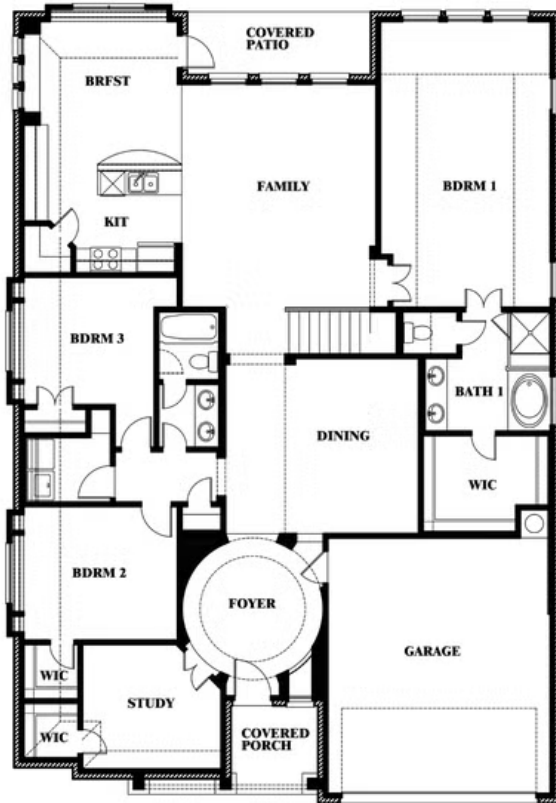

2.5
CAR GARAGE

ELEVATION AS

ELEVATION A

ELEVATION A

ELEVATION C

ELEVATION C

ELEVATION D

ELEVATION D

ELEVATION E

ELEVATION E

ELEVATION F

ELEVATION F

Carolina III

MAPLEWOOD

1940 SILVERLEAF DRIVE, GLENN HEIGHTS, TX 75154

Carolina III

This brochure is for general informational purposes and is to be used as a guide only. Changes may be made during the development process and floorplans, dimensions, fixtures, fittings, finishes and specifications are subject to change without notice. Window placement, balcony configuration, wardrobe sizes and living areas may vary slightly within each plan type. EQUAL HOUSING OPPORTUNITY