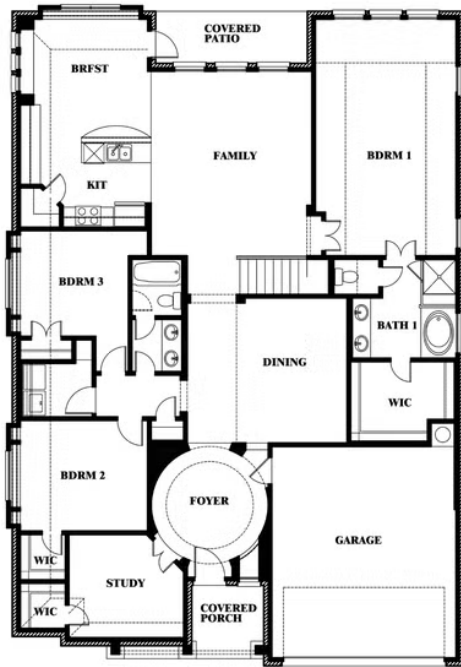

Carolina II

MAPLEWOOD

1940 SILVERLEAF DRIVE, GLENN HEIGHTS, TX 75154

Carolina II with Media Room