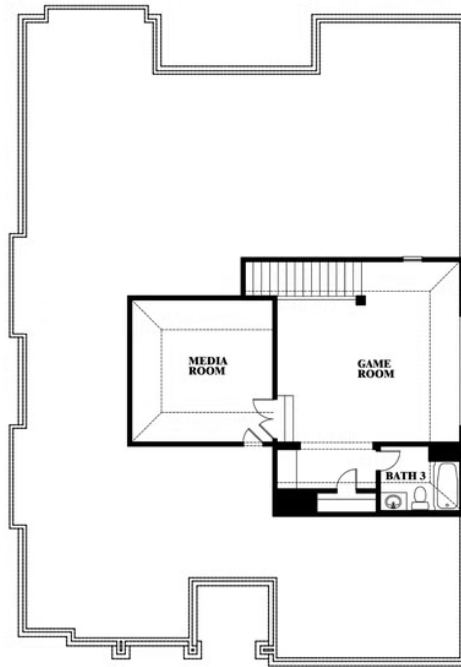

Carolina II

MAPLEWOOD

1940 SILVERLEAF DRIVE, GLENN HEIGHTS, TX 75154

Carolina II with Media Room