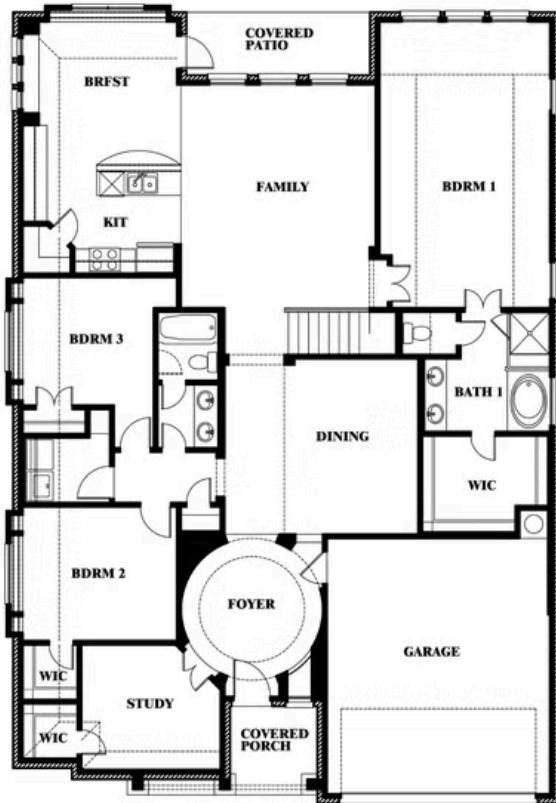

This brochure is for general informational purposes and is to be used as a guide only. Changes may be made during the development process and floorplans, dimensions, fixtures, fittings, finishes and specifications are subject to change without notice. Window placement, balcony configuration, wardrobe sizes and living areas may vary slightly within each plan type. EQUAL HOUSING OPPORTUNITY

Carolina II

MAPLEWOOD

1940 SILVERLEAF DRIVE, GLENN HEIGHTS, TX 75154

Carolina II with Media Room

This brochure is for general informational purposes and is to be used as a guide only. Changes may be made during the development process and floorplans, dimensions, fixtures, fittings, finishes and specifications are subject to change without notice. Window placement, balcony configuration, wardrobe sizes and living areas may vary slightly within each plan type. EQUAL HOUSING OPPORTUNITY