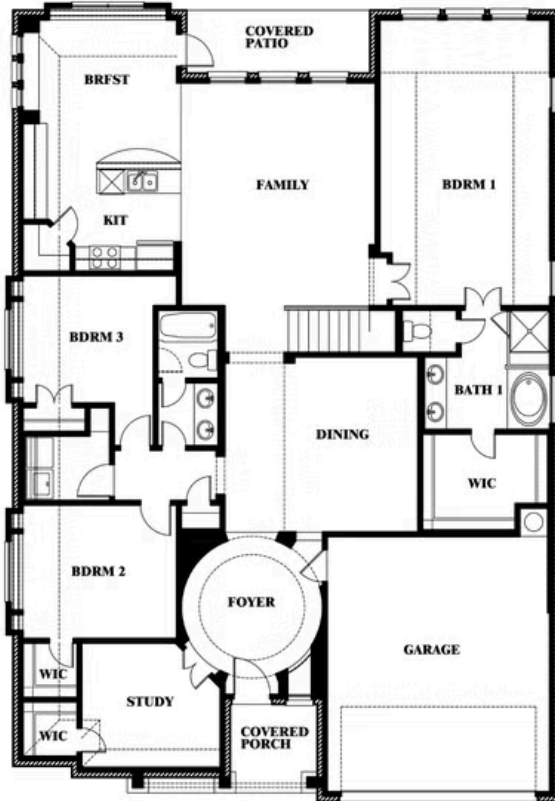

2.5
CAR GARAGE

ELEVATION D

ELEVATION A

ELEVATION A

ELEVATION AS

ELEVATION AS

ELEVATION C

ELEVATION C

ELEVATION E

ELEVATION E

ELEVATION F

ELEVATION F

Carolina II

MAPLEWOOD

1940 SILVERLEAF DRIVE, GLENN HEIGHTS, TX 75154

Carolina II

This brochure is for general informational purposes and is to be used as a guide only. Changes may be made during the development process and floorplans, dimensions, fixtures, fittings, finishes and specifications are subject to change without notice. Window placement, balcony configuration, wardrobe sizes and living areas may vary slightly within each plan type. EQUAL HOUSING OPPORTUNITY

Carolina II

MAPLEWOOD

1940 SILVERLEAF DRIVE, GLENN HEIGHTS, TX 75154

Carolina II with Media Room

This brochure is for general informational purposes and is to be used as a guide only. Changes may be made during the development process and floorplans, dimensions, fixtures, fittings, finishes and specifications are subject to change without notice. Window placement, balcony configuration, wardrobe sizes and living areas may vary slightly within each plan type. EQUAL HOUSING OPPORTUNITY