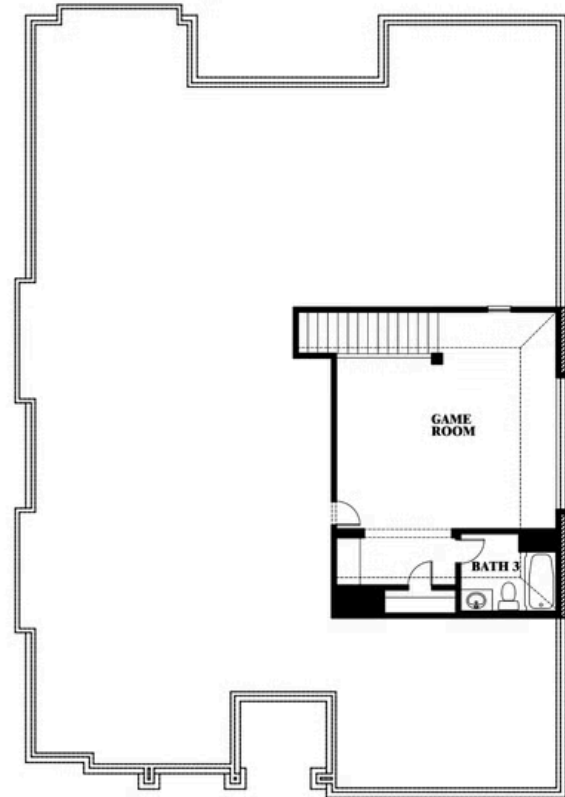

2.5
CAR GARAGE

ELEVATION D

ELEVATION A

ELEVATION A

ELEVATION AS

ELEVATION AS

ELEVATION C

ELEVATION C

ELEVATION E

ELEVATION E

ELEVATION F

ELEVATION F

Carolina II

MAPLEWOOD

1940 SILVERLEAF DRIVE, GLENN HEIGHTS, TX 75154

Carolina II

This brochure is for general informational purposes and is to be used as a guide only. Changes may be made during the development process and floorplans, dimensions, fixtures, fittings, finishes and specifications are subject to change without notice. Window placement, balcony configuration, wardrobe sizes and living areas may vary slightly within each plan type. EQUAL HOUSING OPPORTUNITY