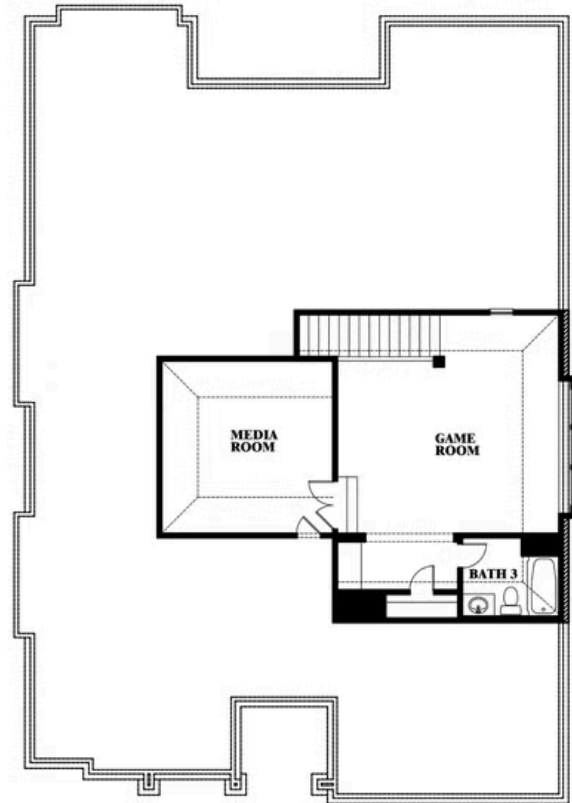

This brochure is for general informational purposes and is to be used as a guide only. Changes may be made during the development process and floorplans, dimensions, fixtures, fittings, finishes and specifications are subject to change without notice. Window placement, balcony configuration, wardrobe sizes and living areas may vary slightly within each plan type. EQUAL HOUSING OPPORTUNITY

Carolina II

MAPLEWOOD

1940 SILVERLEAF DRIVE, GLENN HEIGHTS, TX 75154

Carolina II with Media Room

This brochure is for general informational purposes and is to be used as a guide only. Changes may be made during the development process and floorplans, dimensions, fixtures, fittings, finishes and specifications are subject to change without notice. Window placement, balcony configuration, wardrobe sizes and living areas may vary slightly within each plan type. EQUAL HOUSING OPPORTUNITY