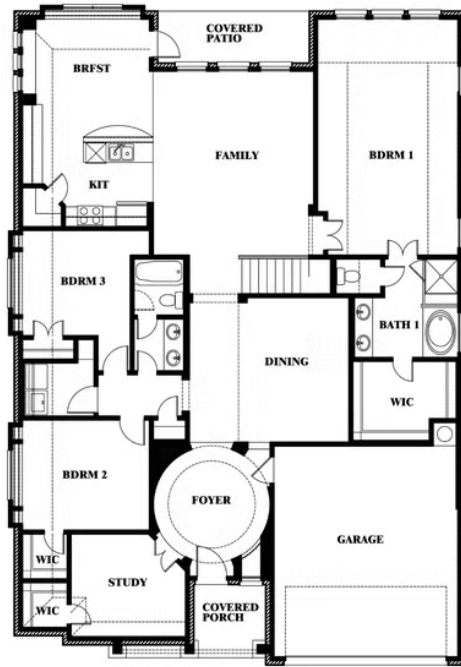

Carolina II

MAPLEWOOD

1940 SILVERLEAF DRIVE, GLENN HEIGHTS, TX 75154

Carolina II