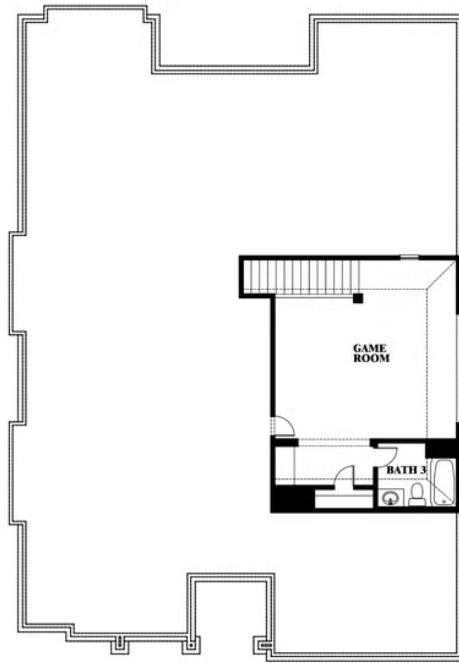

Carolina II

MAPLEWOOD

1940 SILVERLEAF DRIVE, GLENN HEIGHTS, TX 75154

Carolina II