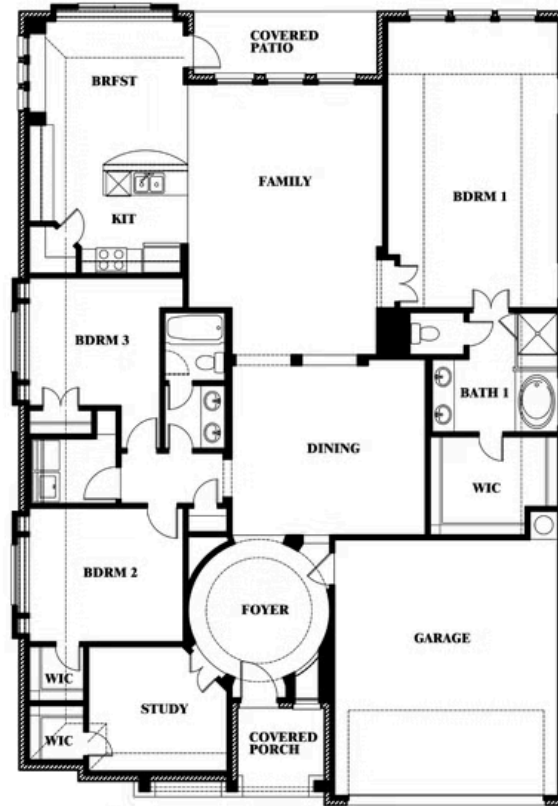

2.5
CAR GARAGE

ELEVATION C

Document generated Mar 31, 2025. Prices, plans, square footage, features and materials are subject to change at any time without notice and vary among communities. Listed prices are for informational purposes only, are not binding, and do not create any contractual obligation(s). The price of any home is dependent on numerous factors, all of which are unique to a specific home, and is not guaranteed until specified in a binding contract. Pricing of elevations and additional optional beds/baths vary per plan. Some plans require a premium homesite. Please ask the Community Manager for details. Renderings of homes are artist concepts and may not reflect exact colors and materials.

Carolina

MAPLEWOOD

1940 SILVERLEAF DRIVE, GLENN HEIGHTS, TX 75154

Carolina

This brochure is for general informational purposes and is to be used as a guide only. Changes may be made during the development process and floorplans, dimensions, fixtures, fittings, finishes and specifications are subject to change without notice. Window placement, balcony configuration, wardrobe sizes and living areas may vary slightly within each plan type. EQUAL HOUSING OPPORTUNITY