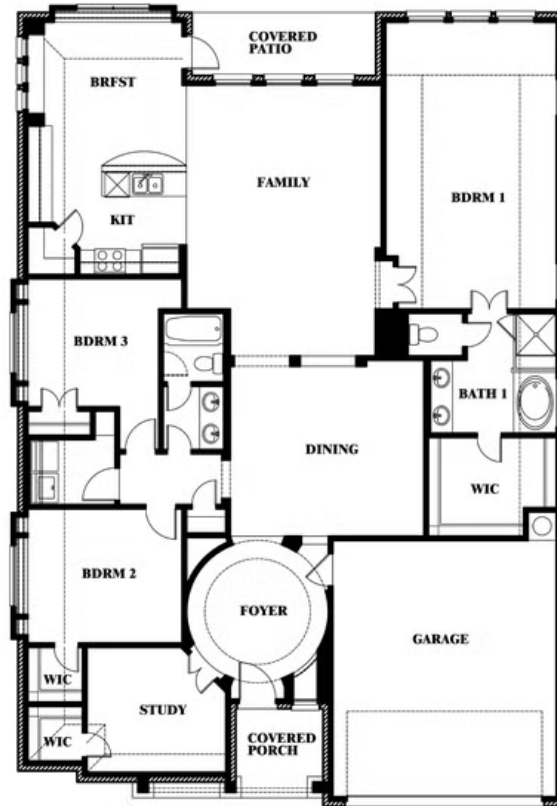

Carolina

MAPLEWOOD

1940 SILVERLEAF DRIVE, GLENN HEIGHTS, TX 75154

Carolina

This brochure is for general informational purposes and is to be used as a guide only. Changes may be made during the development process and floorplans, dimensions, fixtures, fittings, finishes and specifications are subject to change without notice. Window placement, balcony configuration, wardrobe sizes and living areas may vary slightly within each plan type. EQUAL HOUSING OPPORTUNITY