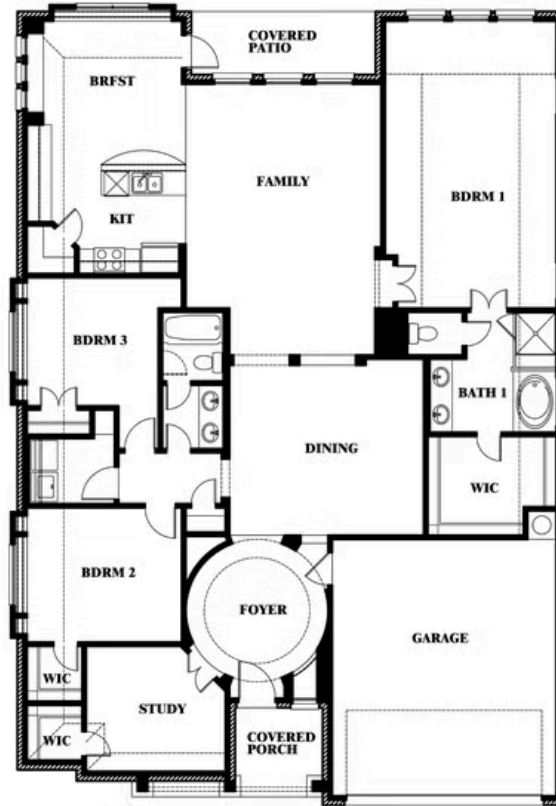

Carolina

MAPLEWOOD

1940 SILVERLEAF DRIVE, GLENN HEIGHTS, TX 75154

Carolina

This brochure is for general informational purposes and is to be used as a guide only. Changes may be made during the development process and floorplans, dimensions, fixtures, fittings, finishes and specifications are subject to change without notice. Window placement, balcony configuration, wardrobe sizes and living areas may vary slightly within each plan type. EQUAL HOUSING OPPORTUNITY