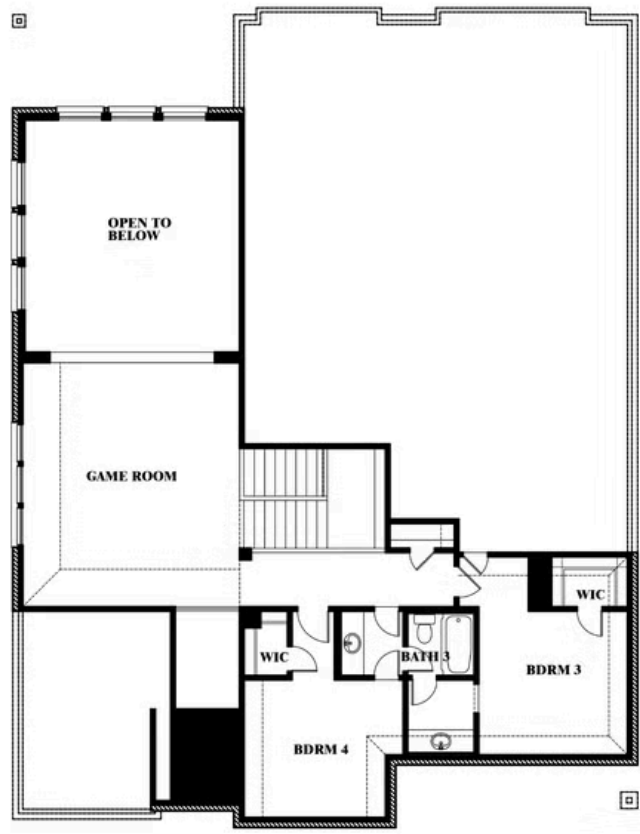

Bellflower

MAPLEWOOD

1940 SILVERLEAF DRIVE, GLENN HEIGHTS, TX 75154

BELLFLOWER FLOOR PLAN

Bellflower

This brochure is for general informational purposes and is to be used as a guide only. Changes may be made during the development process and floorplans, dimensions, fixtures, fittings, finishes and specifications are subject to change without notice. Window placement, balcony configuration, wardrobe sizes and living areas may vary slightly within each plan type. EQUAL HOUSING OPPORTUNITY