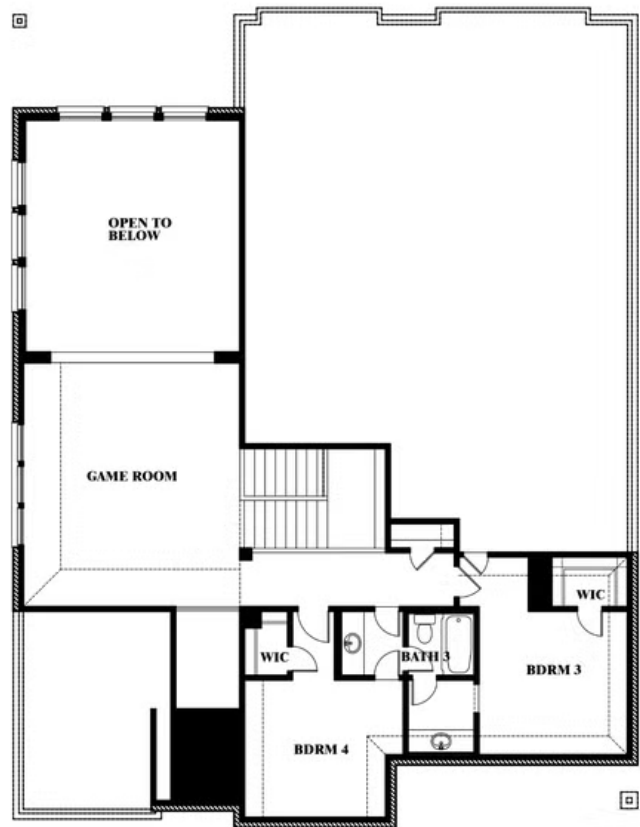

2.5
CAR GARAGE

ELEVATION D

ELEVATION A

ELEVATION A

ELEVATION AS

ELEVATION AS

ELEVATION B

ELEVATION B

Bellflower

MAPLEWOOD

1940 SILVERLEAF DRIVE, GLENN HEIGHTS, TX 75154

Bellflower

This brochure is for general informational purposes and is to be used as a guide only. Changes may be made during the development process and floorplans, dimensions, fixtures, fittings, finishes and specifications are subject to change without notice. Window placement, balcony configuration, wardrobe sizes and living areas may vary slightly within each plan type. EQUAL HOUSING OPPORTUNITY