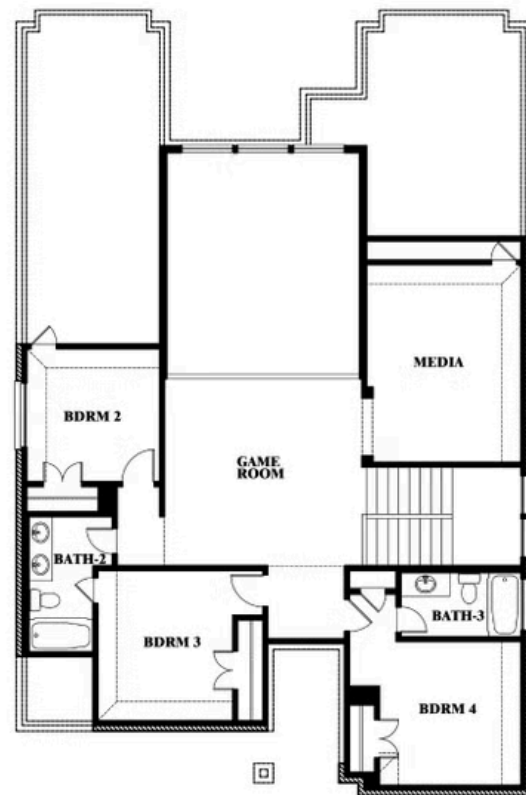

ELEVATION D

ELEVATION D

Violet IV

VIOLET IV FLOOR PLAN

HAMPTON PARK

3205 ROSEWOOD DRIVE, GLENN HEIGHTS, TX 75154

Violet IV

This brochure is for general informational purposes and is to be used as a guide only. Changes may be made during the development process and floorplans, dimensions, fixtures, fittings, finishes and specifications are subject to change without notice. Window placement, balcony configuration, wardrobe sizes and living areas may vary slightly within each plan type. EQUAL HOUSING OPPORTUNITY

Violet IV

VIOLET IV FLOOR PLAN WITH OPTIONAL BEDROOM AT STUDY

HAMPTON PARK

3205 ROSEWOOD DRIVE, GLENN HEIGHTS, TX 75154

Violet IV Opt. Bed 5 & Bath 4 at Study

This brochure is for general informational purposes and is to be used as a guide only. Changes may be made during the development process and floorplans, dimensions, fixtures, fittings, finishes and specifications are subject to change without notice. Window placement, balcony configuration, wardrobe sizes and living areas may vary slightly within each plan type. EQUAL HOUSING OPPORTUNITY