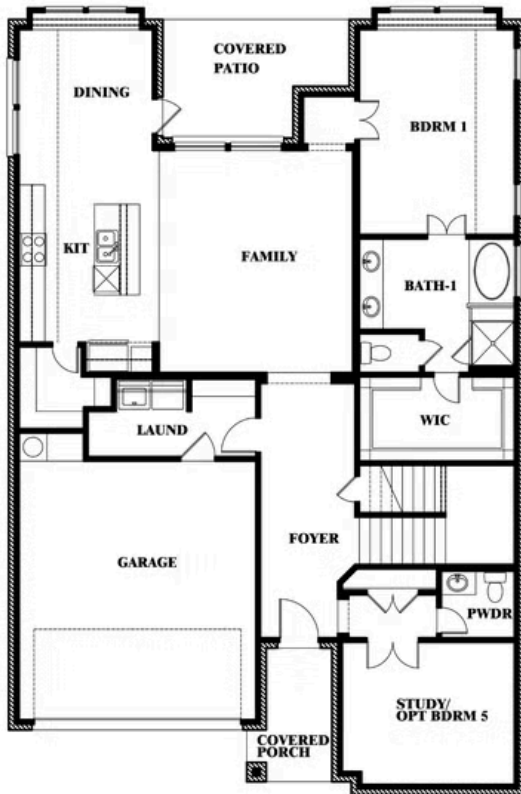

2.5
CAR GARAGE

ELEVATION A

ELEVATION AS

ELEVATION AS

ELEVATION B

ELEVATION B

ELEVATION C

ELEVATION C

ELEVATION D

ELEVATION D

Violet IV

VIOLET IV FLOOR PLAN

HAMPTON PARK

3205 ROSEWOOD DRIVE, GLENN HEIGHTS, TX 75154

Violet IV

This brochure is for general informational purposes and is to be used as a guide only. Changes may be made during the development process and floorplans, dimensions, fixtures, fittings, finishes and specifications are subject to change without notice. Window placement, balcony configuration, wardrobe sizes and living areas may vary slightly within each plan type. EQUAL HOUSING OPPORTUNITY

Violet IV

VIOLET IV FLOOR PLAN WITH OPTIONAL BEDROOM AT STUDY

HAMPTON PARK

3205 ROSEWOOD DRIVE, GLENN HEIGHTS, TX 75154

Violet IV Opt. Bed 5 & Bath 4 at Study

This brochure is for general informational purposes and is to be used as a guide only. Changes may be made during the development process and floorplans, dimensions, fixtures, fittings, finishes and specifications are subject to change without notice. Window placement, balcony configuration, wardrobe sizes and living areas may vary slightly within each plan type. EQUAL HOUSING OPPORTUNITY