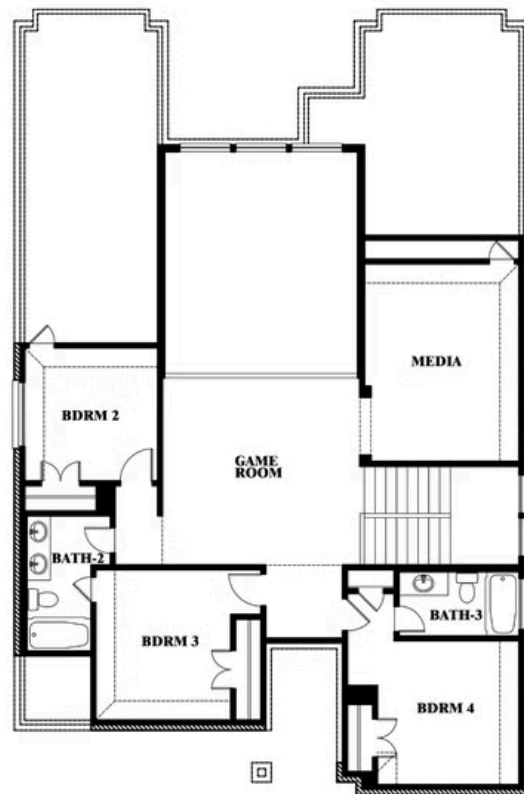

Violet IV

HOMES FROM
\$499,990

CLASSIC SERIES

HAMPTON PARK

3205 ROSEWOOD DRIVE, GLENN HEIGHTS, TX 75154

2,838
SQUARE FEET

4
BEDROOMS

3.5
BATHROOMS

2.5
CAR GARAGE

ELEVATION A

ELEVATION AS

ELEVATION AS

ELEVATION B

ELEVATION B

ELEVATION C

ELEVATION C

ELEVATION D

ELEVATION D

Violet IV

VIOLET IV FLOOR PLAN

HAMPTON PARK

3205 ROSEWOOD DRIVE, GLENN HEIGHTS, TX 75154

Violet IV

This brochure is for general informational purposes and is to be used as a guide only. Changes may be made during the development process and floorplans, dimensions, fixtures, fittings, finishes and specifications are subject to change without notice. Window placement, balcony configuration, wardrobe sizes and living areas may vary slightly within each plan type. EQUAL HOUSING OPPORTUNITY

Violet IV

VIOLET IV FLOOR PLAN WITH OPTIONAL BEDROOM AT STUDY

HAMPTON PARK

3205 ROSEWOOD DRIVE, GLENN HEIGHTS, TX 75154

Violet IV Opt. Bed 5 & Bath 4 at Study

This brochure is for general informational purposes and is to be used as a guide only. Changes may be made during the development process and floorplans, dimensions, fixtures, fittings, finishes and specifications are subject to change without notice. Window placement, balcony configuration, wardrobe sizes and living areas may vary slightly within each plan type. EQUAL HOUSING OPPORTUNITY