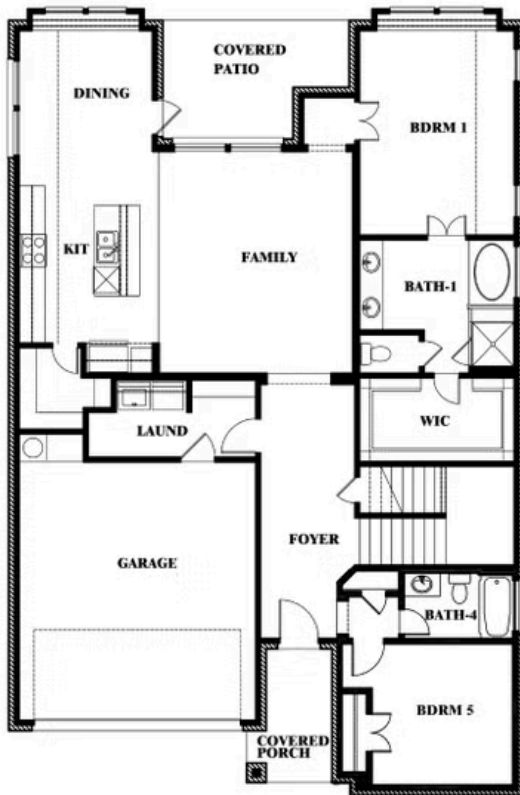

ELEVATION D

ELEVATION D

Violet IV

VIOLET IV FLOOR PLAN

HAMPTON PARK

3205 ROSEWOOD DRIVE, GLENN HEIGHTS, TX 75154

Violet IV

This brochure is for general informational purposes and is to be used as a guide only. Changes may be made during the development process and floorplans, dimensions, fixtures, fittings, finishes and specifications are subject to change without notice. Window placement, balcony configuration, wardrobe sizes and living areas may vary slightly within each plan type. EQUAL HOUSING OPPORTUNITY

Violet IV

VIOLET IV FLOOR PLAN WITH OPTIONAL BEDROOM AT STUDY

HAMPTON PARK

3205 ROSEWOOD DRIVE, GLENN HEIGHTS, TX 75154

Violet IV Opt. Bed 5 & Bath 4 at Study

This brochure is for general informational purposes and is to be used as a guide only. Changes may be made during the development process and floorplans, dimensions, fixtures, fittings, finishes and specifications are subject to change without notice. Window placement, balcony configuration, wardrobe sizes and living areas may vary slightly within each plan type. EQUAL HOUSING OPPORTUNITY