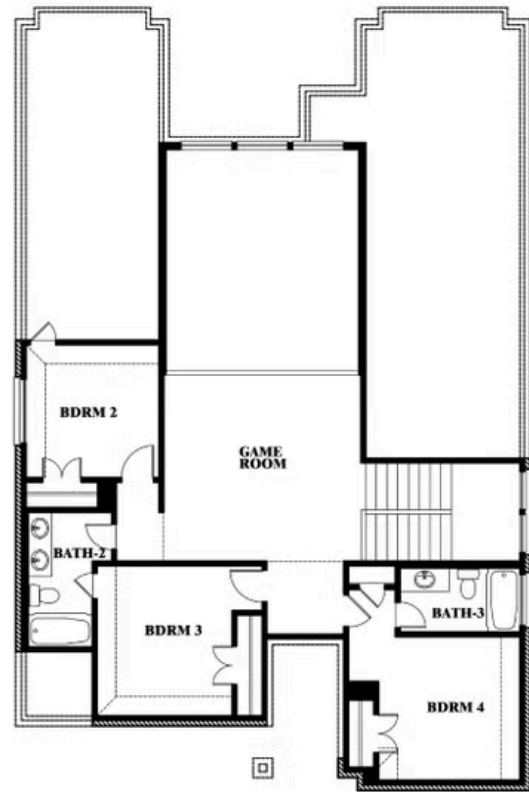

ELEVATION D

ELEVATION D

Violet III

VIOLET III FLOOR PLAN

HAMPTON PARK

3205 ROSEWOOD DRIVE, GLENN HEIGHTS, TX 75154

Violet III

This brochure is for general informational purposes and is to be used as a guide only. Changes may be made during the development process and floorplans, dimensions, fixtures, fittings, finishes and specifications are subject to change without notice. Window placement, balcony configuration, wardrobe sizes and living areas may vary slightly within each plan type. EQUAL HOUSING OPPORTUNITY

Violet III

HAMPTON PARK

3205 ROSEWOOD DRIVE, GLENN HEIGHTS, TX 75154

VIOLET III FLOOR PLAN WITH BEDROOM AT STUDY

Violet III Opt. Bed 5 & Bath 4 at Study

This brochure is for general informational purposes and is to be used as a guide only. Changes may be made during the development process and floorplans, dimensions, fixtures, fittings, finishes and specifications are subject to change without notice. Window placement, balcony configuration, wardrobe sizes and living areas may vary slightly within each plan type. EQUAL HOUSING OPPORTUNITY