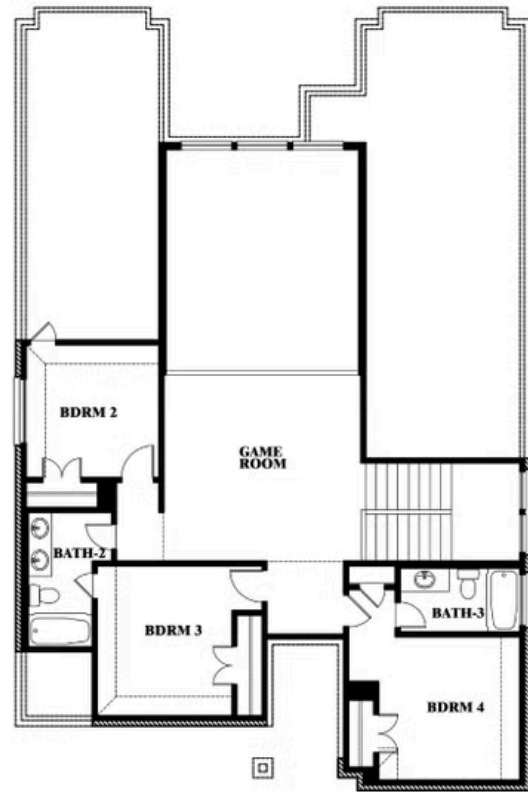

ELEVATION D

ELEVATION D

Violet III

VIOLET III FLOOR PLAN

HAMPTON PARK

3205 ROSEWOOD DRIVE, GLENN HEIGHTS, TX 75154

Violet III

This brochure is for general informational purposes and is to be used as a guide only. Changes may be made during the development process and floorplans, dimensions, fixtures, fittings, finishes and specifications are subject to change without notice. Window placement, balcony configuration, wardrobe sizes and living areas may vary slightly within each plan type. EQUAL HOUSING OPPORTUNITY

Violet III

HAMPTON PARK

3205 ROSEWOOD DRIVE, GLENN HEIGHTS, TX 75154

VIOLET III FLOOR PLAN WITH BEDROOM AT STUDY

Violet III Opt. Bed 5 & Bath 4 at Study

This brochure is for general informational purposes and is to be used as a guide only. Changes may be made during the development process and floorplans, dimensions, fixtures, fittings, finishes and specifications are subject to change without notice. Window placement, balcony configuration, wardrobe sizes and living areas may vary slightly within each plan type. EQUAL HOUSING OPPORTUNITY