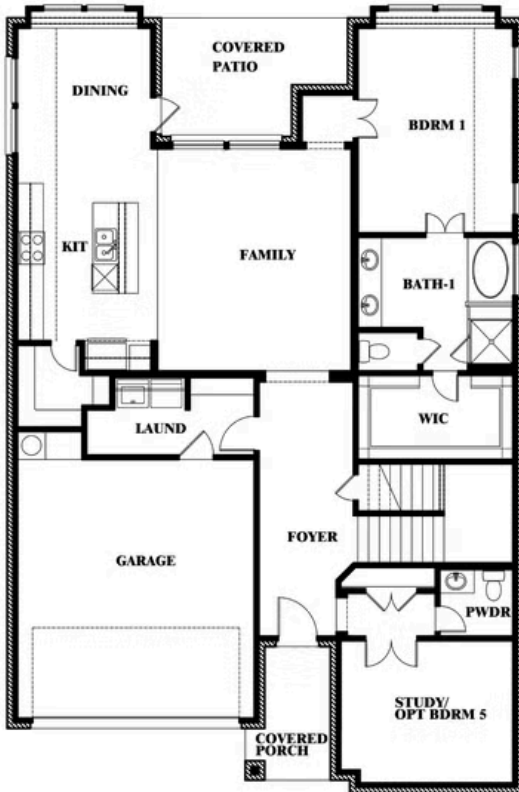

2.5
CAR GARAGE

ELEVATION A

ELEVATION AS

ELEVATION AS

ELEVATION B

ELEVATION B

ELEVATION C

ELEVATION C

ELEVATION D

ELEVATION D

Violet III

VIOLET III FLOOR PLAN

HAMPTON PARK

3205 ROSEWOOD DRIVE, GLENN HEIGHTS, TX 75154

Violet III

This brochure is for general informational purposes and is to be used as a guide only. Changes may be made during the development process and floorplans, dimensions, fixtures, fittings, finishes and specifications are subject to change without notice. Window placement, balcony configuration, wardrobe sizes and living areas may vary slightly within each plan type. EQUAL HOUSING OPPORTUNITY

Violet III

HAMPTON PARK

3205 ROSEWOOD DRIVE, GLENN HEIGHTS, TX 75154

VIOLET III FLOOR PLAN WITH BEDROOM AT STUDY

Violet III Opt. Bed 5 & Bath 4 at Study

This brochure is for general informational purposes and is to be used as a guide only. Changes may be made during the development process and floorplans, dimensions, fixtures, fittings, finishes and specifications are subject to change without notice. Window placement, balcony configuration, wardrobe sizes and living areas may vary slightly within each plan type. EQUAL HOUSING OPPORTUNITY