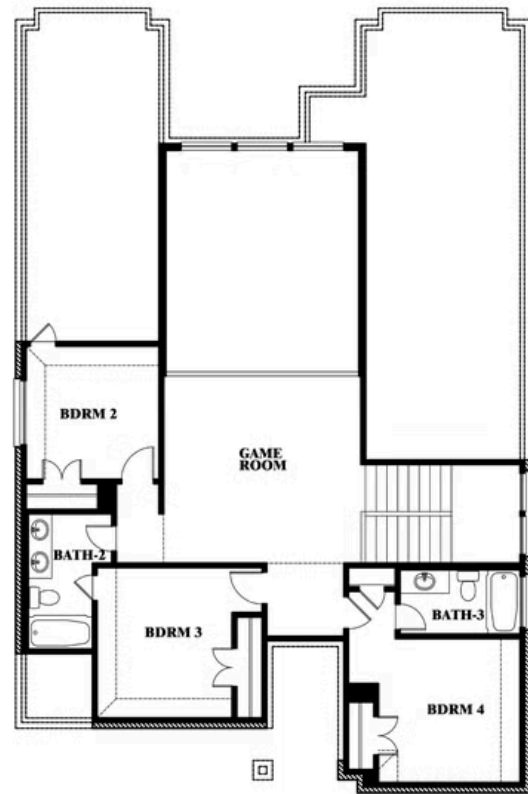

2.5
CAR GARAGE

ELEVATION A

ELEVATION AS

ELEVATION AS

ELEVATION B

ELEVATION B

ELEVATION C

ELEVATION C

ELEVATION D

ELEVATION D

Violet III

VIOLET III FLOOR PLAN

HAMPTON PARK

3205 ROSEWOOD DRIVE, GLENN HEIGHTS, TX 75154

Violet III

This brochure is for general informational purposes and is to be used as a guide only. Changes may be made during the development process and floorplans, dimensions, fixtures, fittings, finishes and specifications are subject to change without notice. Window placement, balcony configuration, wardrobe sizes and living areas may vary slightly within each plan type. EQUAL HOUSING OPPORTUNITY

Violet III

HAMPTON PARK

3205 ROSEWOOD DRIVE, GLENN HEIGHTS, TX 75154

VIOLET III FLOOR PLAN WITH BEDROOM AT STUDY

Violet III Opt. Bed 5 & Bath 4 at Study

This brochure is for general informational purposes and is to be used as a guide only. Changes may be made during the development process and floorplans, dimensions, fixtures, fittings, finishes and specifications are subject to change without notice. Window placement, balcony configuration, wardrobe sizes and living areas may vary slightly within each plan type. EQUAL HOUSING OPPORTUNITY