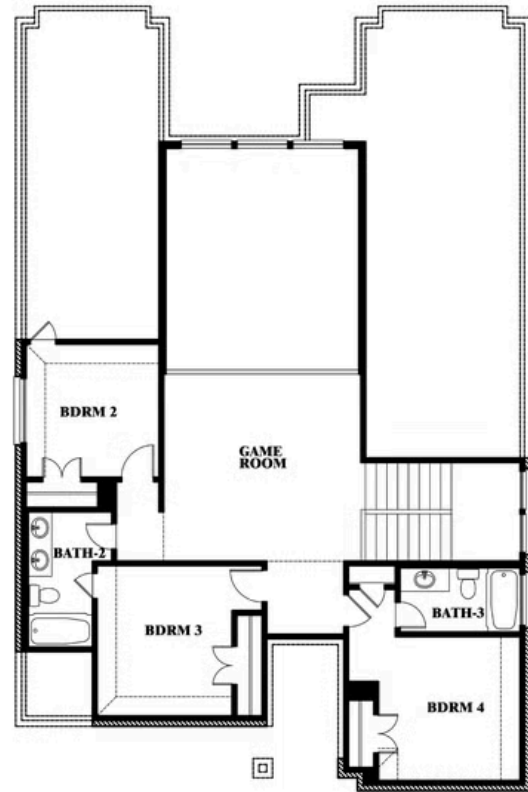

2.5
CAR GARAGE

ELEVATION A

ELEVATION AS

ELEVATION AS

ELEVATION B

ELEVATION B

ELEVATION C

ELEVATION C

ELEVATION D

ELEVATION D

Violet III

VIOLET III FLOOR PLAN

HAMPTON PARK

3205 ROSEWOOD DRIVE, GLENN HEIGHTS, TX 75154

Violet III

This brochure is for general informational purposes and is to be used as a guide only. Changes may be made during the development process and floorplans, dimensions, fixtures, fittings, finishes and specifications are subject to change without notice. Window placement, balcony configuration, wardrobe sizes and living areas may vary slightly within each plan type. EQUAL HOUSING OPPORTUNITY

Violet III

HAMPTON PARK

3205 ROSEWOOD DRIVE, GLENN HEIGHTS, TX 75154

VIOLET III FLOOR PLAN WITH BEDROOM AT STUDY

Violet III Opt. Bed 5 & Bath 4 at Study

This brochure is for general informational purposes and is to be used as a guide only. Changes may be made during the development process and floorplans, dimensions, fixtures, fittings, finishes and specifications are subject to change without notice. Window placement, balcony configuration, wardrobe sizes and living areas may vary slightly within each plan type. EQUAL HOUSING OPPORTUNITY