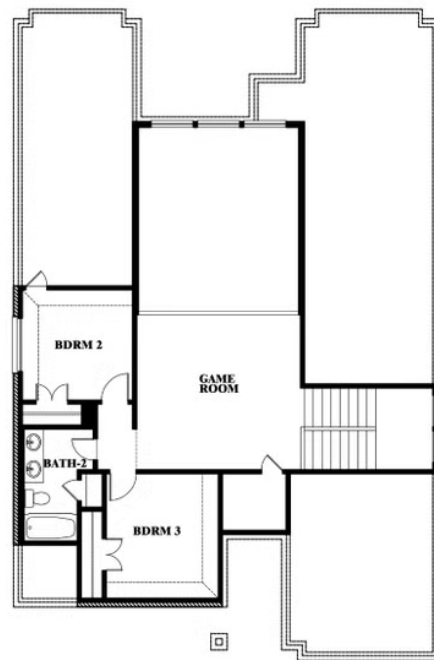

Violet

HAMPTON PARK

3205 ROSEWOOD DRIVE, GLENN HEIGHTS, TX 75154

VIOLET FLOOR PLAN WITH OPTIONAL BEDROOM AT STUDY

Violet
Opt. Bed 5 & Bath 4 at Study