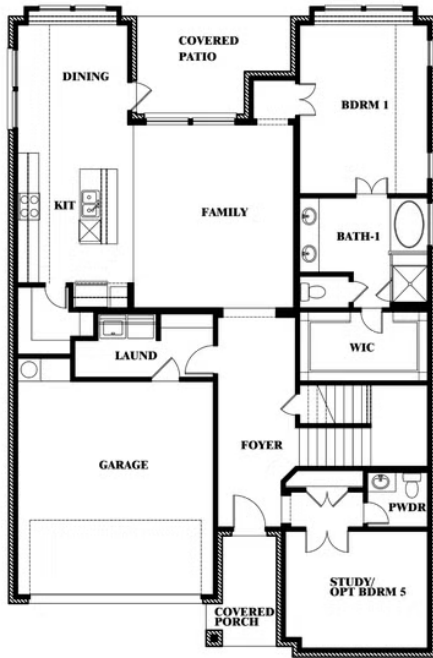

Violet

VIOLET FLOOR PLAN

HAMPTON PARK

3205 ROSEWOOD DRIVE, GLENN HEIGHTS, TX 75154

Violet