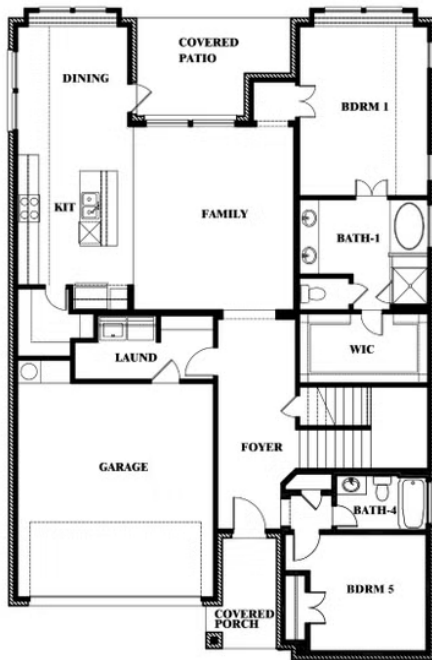

Violet

HAMPTON PARK

3205 ROSEWOOD DRIVE, GLENN HEIGHTS, TX 75154

VIOLET FLOOR PLAN WITH OPTIONAL BEDROOM AT STUDY

Violet
Opt. Bed 5 & Bath 4 at Study