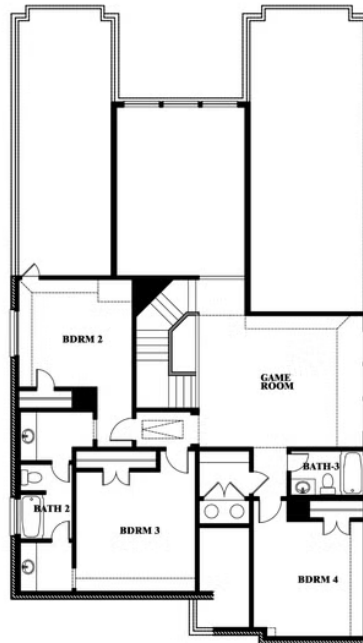

Rose

ROSE FLOOR PLAN

HAMPTON PARK

3205 ROSEWOOD DRIVE, GLENN HEIGHTS, TX 75154

Rose