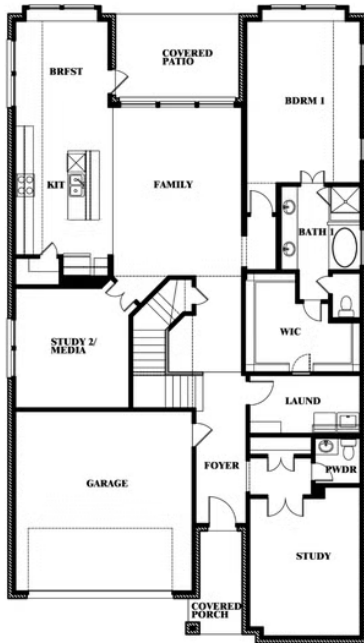

Rose

ROSE FLOOR PLAN

HAMPTON PARK

3205 ROSEWOOD DRIVE, GLENN HEIGHTS, TX 75154

Rose