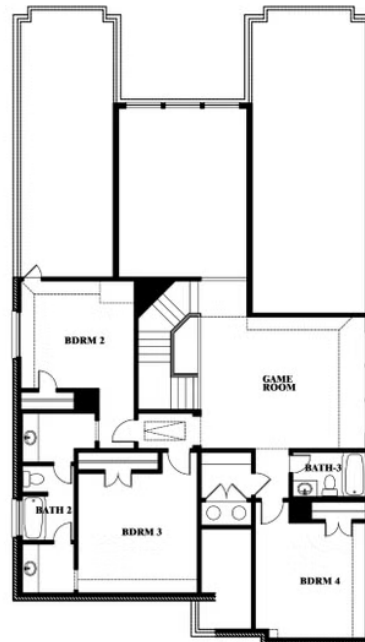

Rose

HAMPTON PARK

3205 ROSEWOOD DRIVE, GLENN HEIGHTS, TX 75154

ROSE FLOOR PLAN WITH OPTIONAL BED & BATH AT STUDY

Rose
Opt. Bed & Bath at Study