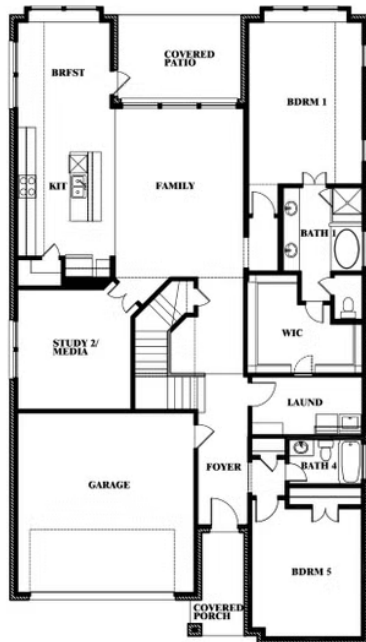

Rose

HAMPTON PARK

3205 ROSEWOOD DRIVE, GLENN HEIGHTS, TX 75154

ROSE FLOOR PLAN WITH OPTIONAL BED & BATH AT STUDY

Rose
Opt. Bed & Bath at Study