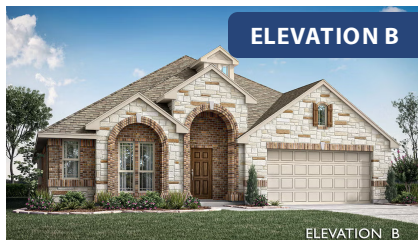

Hawthorne

HOMES FROM
\$439,990

CLASSIC SERIES

HAMPTON PARK

3205 ROSEWOOD DRIVE, GLENN HEIGHTS, TX 75154

2,235
SQUARE FEET

4
BEDROOMS

2.0
BATHROOMS

2.5
CAR GARAGE

ELEVATION A

ELEVATION B

ELEVATION B

ELEVATION C

ELEVATION C

Hawthorne

HAMPTON PARK

3205 ROSEWOOD DRIVE, GLENN HEIGHTS, TX 75154

Hawthorne

This brochure is for general informational purposes and is to be used as a guide only. Changes may be made during the development process and floorplans, dimensions, fixtures, fittings, finishes and specifications are subject to change without notice. Window placement, balcony configuration, wardrobe sizes and living areas may vary slightly within each plan type. EQUAL HOUSING OPPORTUNITY