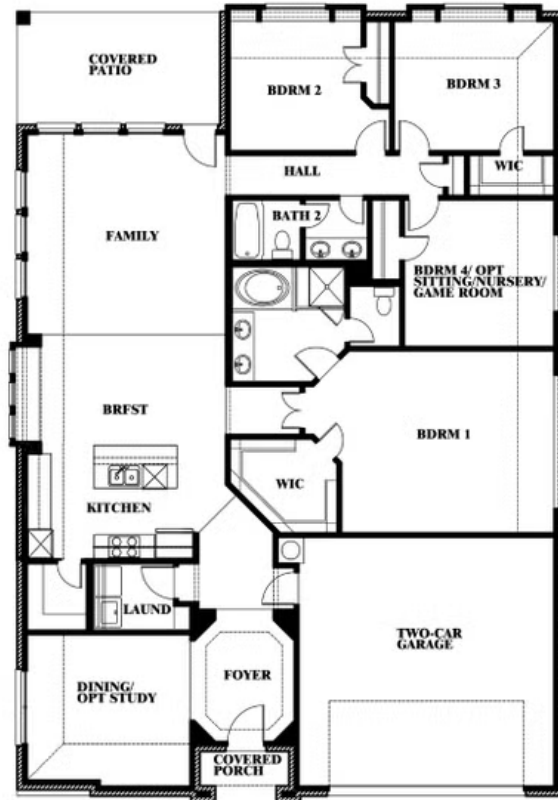

Hawthorne

HOMES FROM
\$439,990

CLASSIC SERIES

HAMPTON PARK

3205 ROSEWOOD DRIVE, GLENN HEIGHTS, TX 75154

2,235
SQUARE FEET

4
BEDROOMS

2.0
BATHROOMS

2.5
CAR GARAGE

ELEVATION A

ELEVATION B

ELEVATION B

ELEVATION C

ELEVATION C

Hawthorne

HAMPTON PARK

3205 ROSEWOOD DRIVE, GLENN HEIGHTS, TX 75154

Hawthorne

This brochure is for general informational purposes and is to be used as a guide only. Changes may be made during the development process and floorplans, dimensions, fixtures, fittings, finishes and specifications are subject to change without notice. Window placement, balcony configuration, wardrobe sizes and living areas may vary slightly within each plan type. EQUAL HOUSING OPPORTUNITY

Hawthorne

HAMPTON PARK

3205 ROSEWOOD DRIVE, GLENN HEIGHTS, TX 75154

Hawthorne Opt. Deluxe Kitchen

This brochure is for general informational purposes and is to be used as a guide only. Changes may be made during the development process and floorplans, dimensions, fixtures, fittings, finishes and specifications are subject to change without notice. Window placement, balcony configuration, wardrobe sizes and living areas may vary slightly within each plan type. EQUAL HOUSING OPPORTUNITY