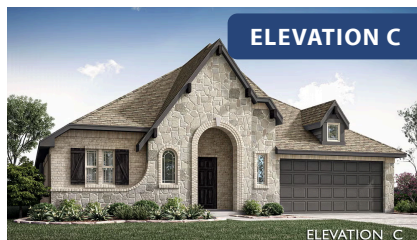

Hawthorne

HOMES FROM
\$439,990

CLASSIC SERIES

HAMPTON PARK

3205 ROSEWOOD DRIVE, GLENN HEIGHTS, TX 75154

2,235
SQUARE FEET

4
BEDROOMS

2.0
BATHROOMS

2.5
CAR GARAGE

ELEVATION A

ELEVATION B

ELEVATION B

ELEVATION C

ELEVATION C

Hawthorne

HAMPTON PARK

3205 ROSEWOOD DRIVE, GLENN HEIGHTS, TX 75154

Hawthorne

This brochure is for general informational purposes and is to be used as a guide only. Changes may be made during the development process and floorplans, dimensions, fixtures, fittings, finishes and specifications are subject to change without notice. Window placement, balcony configuration, wardrobe sizes and living areas may vary slightly within each plan type. EQUAL HOUSING OPPORTUNITY