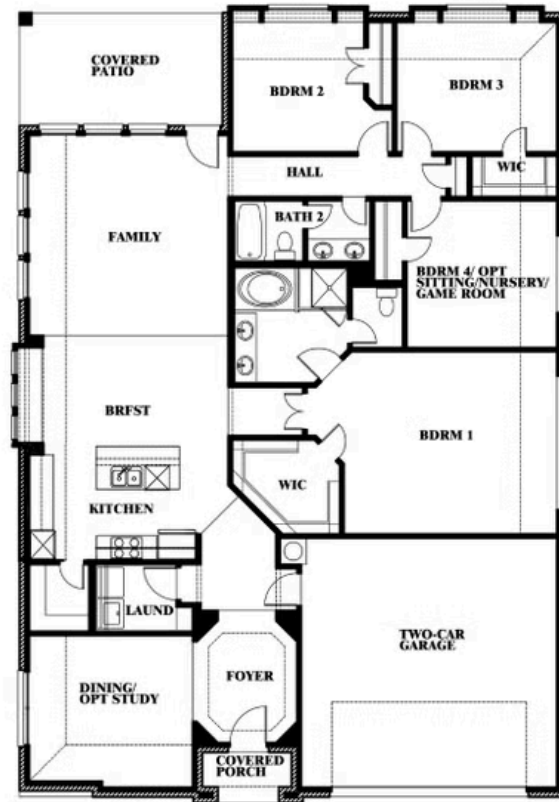

Hawthorne

HOMES FROM
\$439,990

CLASSIC SERIES

HAMPTON PARK

3205 ROSEWOOD DRIVE, GLENN HEIGHTS, TX 75154

2,235
SQUARE FEET

4
BEDROOMS

2.0
BATHROOMS

2.5
CAR GARAGE

ELEVATION A

ELEVATION B

ELEVATION B

ELEVATION C

ELEVATION C

Hawthorne

HAMPTON PARK

3205 ROSEWOOD DRIVE, GLENN HEIGHTS, TX 75154

Hawthorne

This brochure is for general informational purposes and is to be used as a guide only. Changes may be made during the development process and floorplans, dimensions, fixtures, fittings, finishes and specifications are subject to change without notice. Window placement, balcony configuration, wardrobe sizes and living areas may vary slightly within each plan type. EQUAL HOUSING OPPORTUNITY

Hawthorne

HAMPTON PARK

3205 ROSEWOOD DRIVE, GLENN HEIGHTS, TX 75154

Hawthorne Opt. Deluxe Kitchen

This brochure is for general informational purposes and is to be used as a guide only. Changes may be made during the development process and floorplans, dimensions, fixtures, fittings, finishes and specifications are subject to change without notice. Window placement, balcony configuration, wardrobe sizes and living areas may vary slightly within each plan type. EQUAL HOUSING OPPORTUNITY