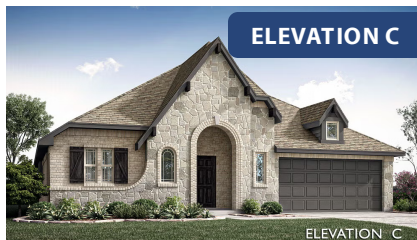

Hawthorne

HOMES FROM
\$439,990

CLASSIC SERIES

HAMPTON PARK

3205 ROSEWOOD DRIVE, GLENN HEIGHTS, TX 75154

2,235
SQUARE FEET

4
BEDROOMS

2.0
BATHROOMS

2.5
CAR GARAGE

ELEVATION A

ELEVATION B

ELEVATION B

ELEVATION C

ELEVATION C

Hawthorne

HAMPTON PARK

3205 ROSEWOOD DRIVE, GLENN HEIGHTS, TX 75154

Hawthorne

This brochure is for general informational purposes and is to be used as a guide only. Changes may be made during the development process and floorplans, dimensions, fixtures, fittings, finishes and specifications are subject to change without notice. Window placement, balcony configuration, wardrobe sizes and living areas may vary slightly within each plan type. EQUAL HOUSING OPPORTUNITY