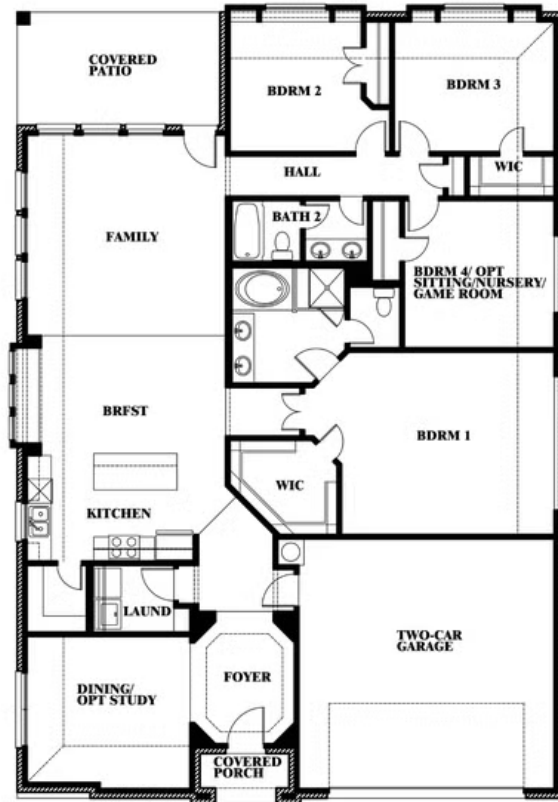

Hawthorne

HOMES FROM
\$439,990

CLASSIC SERIES

HAMPTON PARK

3205 ROSEWOOD DRIVE, GLENN HEIGHTS, TX 75154

2,235
SQUARE FEET

4
BEDROOMS

2.0
BATHROOMS

2.5
CAR GARAGE

ELEVATION A

ELEVATION B

ELEVATION B

ELEVATION C

ELEVATION C

Hawthorne

HAMPTON PARK

3205 ROSEWOOD DRIVE, GLENN HEIGHTS, TX 75154

Hawthorne

This brochure is for general informational purposes and is to be used as a guide only. Changes may be made during the development process and floorplans, dimensions, fixtures, fittings, finishes and specifications are subject to change without notice. Window placement, balcony configuration, wardrobe sizes and living areas may vary slightly within each plan type. EQUAL HOUSING OPPORTUNITY