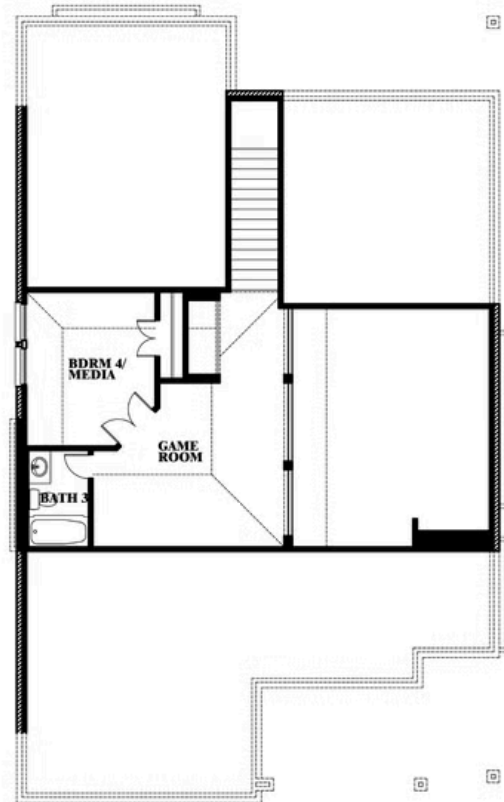

Dogwood III

HOMES FROM
\$453,990

CLASSIC SERIES

HAMPTON PARK

3205 ROSEWOOD DRIVE, GLENN HEIGHTS, TX 75154

2,333
SQUARE FEET

4
BEDROOMS

3.0
BATHROOMS

2.5
CAR GARAGE

Dogwood III

HAMPTON PARK

3205 ROSEWOOD DRIVE, GLENN HEIGHTS, TX 75154

Dogwood III

This brochure is for general informational purposes and is to be used as a guide only. Changes may be made during the development process and floorplans, dimensions, fixtures, fittings, finishes and specifications are subject to change without notice. Window placement, balcony configuration, wardrobe sizes and living areas may vary slightly within each plan type. EQUAL HOUSING OPPORTUNITY