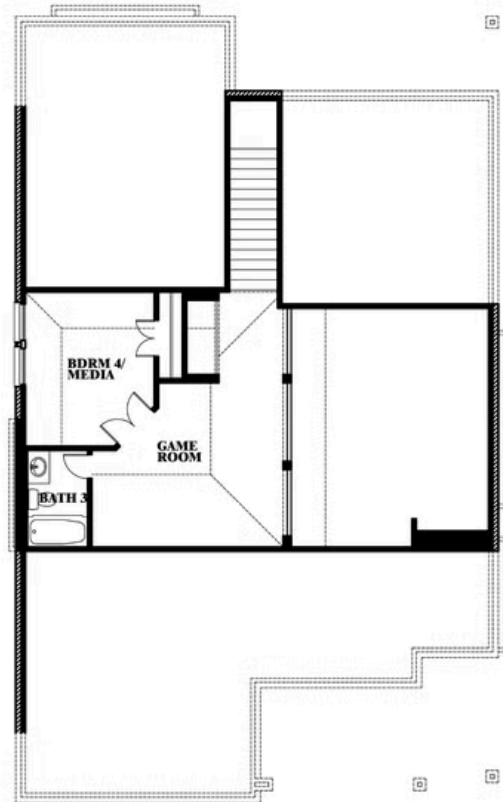

Dogwood III

HOMES FROM
\$453,990

CLASSIC SERIES

HAMPTON PARK

3205 ROSEWOOD DRIVE, GLENN HEIGHTS, TX 75154

2,333
SQUARE FEET

4
BEDROOMS

3.0
BATHROOMS

2.5
CAR GARAGE

ELEVATION C

Dogwood III

HAMPTON PARK

3205 ROSEWOOD DRIVE, GLENN HEIGHTS, TX 75154

Dogwood III

This brochure is for general informational purposes and is to be used as a guide only. Changes may be made during the development process and floorplans, dimensions, fixtures, fittings, finishes and specifications are subject to change without notice. Window placement, balcony configuration, wardrobe sizes and living areas may vary slightly within each plan type. EQUAL HOUSING OPPORTUNITY