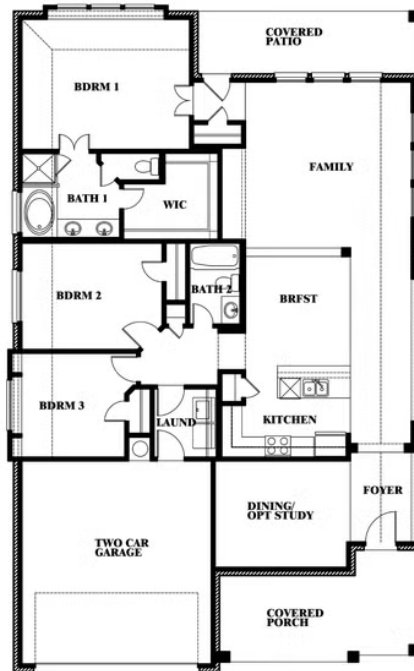

Dogwood

HAMPTON PARK

3205 ROSEWOOD DRIVE, GLENN HEIGHTS, TX 75154

Dogwood