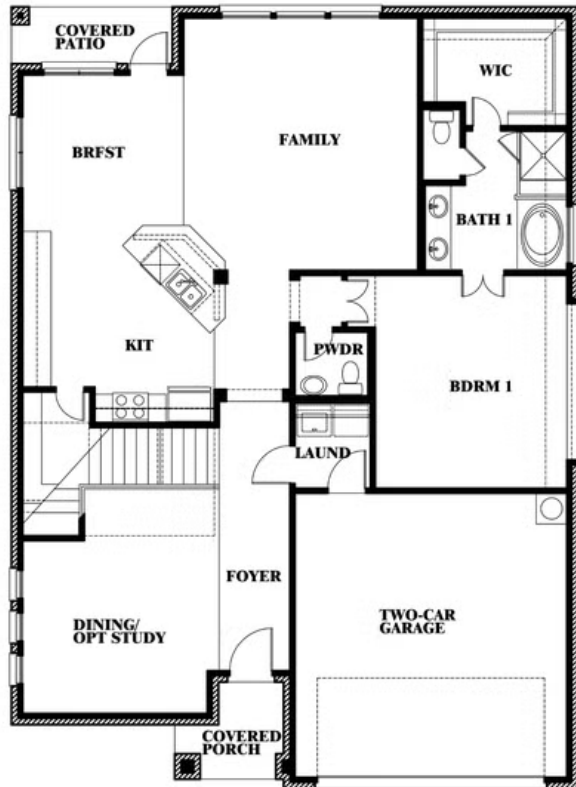

Dewberry II

HOMES FROM
\$488,990

CLASSIC SERIES

HAMPTON PARK

3205 ROSEWOOD DRIVE, GLENN HEIGHTS, TX 75154

3,026
SQUARE FEET

4
BEDROOMS

2.5
BATHROOMS

2.5
CAR GARAGE

Dewberry II

HAMPTON PARK

3205 ROSEWOOD DRIVE, GLENN HEIGHTS, TX 75154

Dewberry II

This brochure is for general informational purposes and is to be used as a guide only. Changes may be made during the development process and floorplans, dimensions, fixtures, fittings, finishes and specifications are subject to change without notice. Window placement, balcony configuration, wardrobe sizes and living areas may vary slightly within each plan type. EQUAL HOUSING OPPORTUNITY