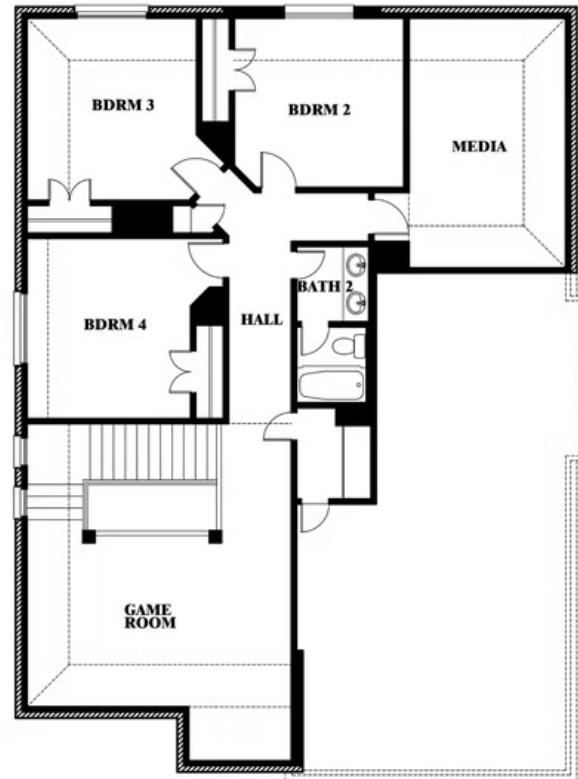

Dewberry II

HOMES FROM
\$488,990

CLASSIC SERIES

HAMPTON PARK

3205 ROSEWOOD DRIVE, GLENN HEIGHTS, TX 75154

3,026
SQUARE FEET

4
BEDROOMS

2.5
BATHROOMS

2.5
CAR GARAGE

Dewberry II

HAMPTON PARK

3205 ROSEWOOD DRIVE, GLENN HEIGHTS, TX 75154

Dewberry II

This brochure is for general informational purposes and is to be used as a guide only. Changes may be made during the development process and floorplans, dimensions, fixtures, fittings, finishes and specifications are subject to change without notice. Window placement, balcony configuration, wardrobe sizes and living areas may vary slightly within each plan type. EQUAL HOUSING OPPORTUNITY